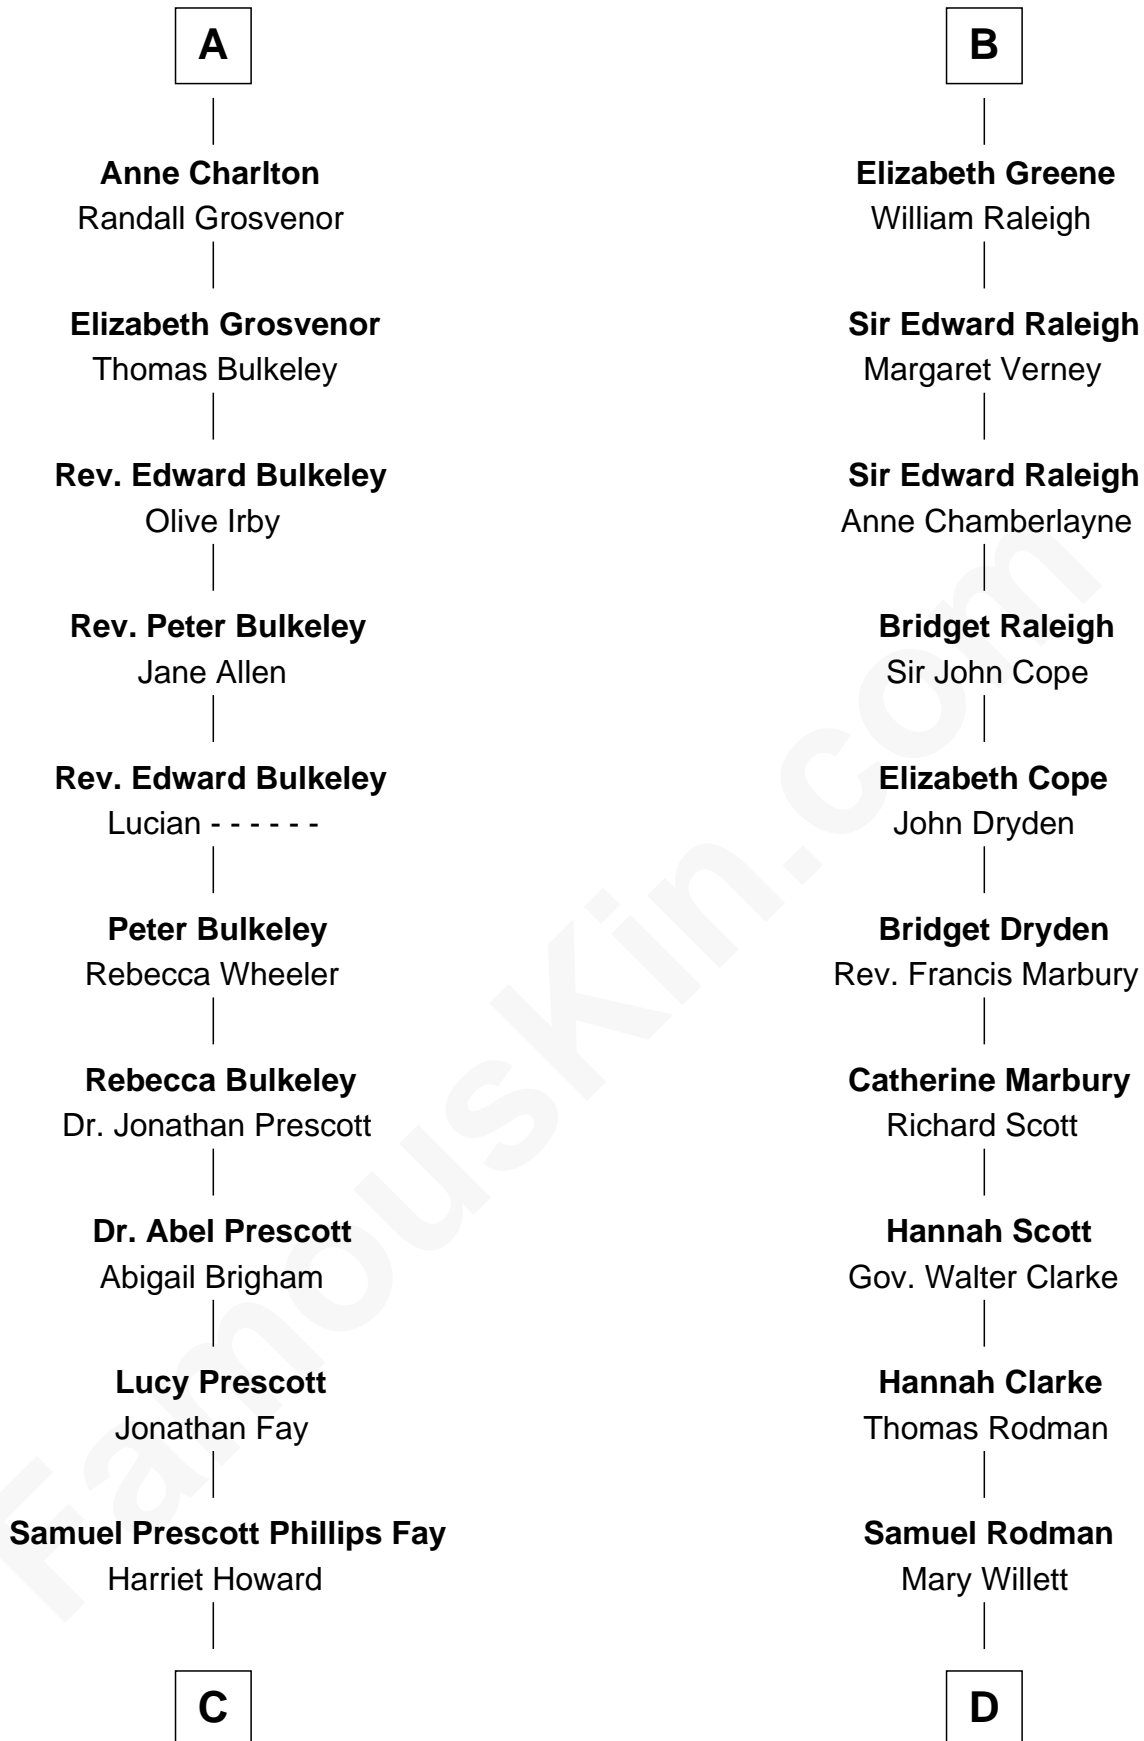

FamousKin.com
Relationship Chart of
George H. W. Bush
41st U.S. President

20th cousin 1 time removed of

Joseph Wharton
Founder of the Wharton School of Business

Sir Roger de Somery
 Nichole d'Aubenev

C

Samuel Howard Fay
Susan Montfort Shellman

Harriet Eleanor Fay
Rev. James Smith Bush

Samuel Prescott Bush
Flora Sheldon

Prescott Sheldon Bush
Dorothy Wear Walker

George H. W. Bush
41st U.S. President

D

Thomas Rodman
Mary Borden

Hannah Rodman
Samuel Rowland Fisher

Deborah Fisher
William Wharton

Joseph Wharton
Founder, Wharton School of Business