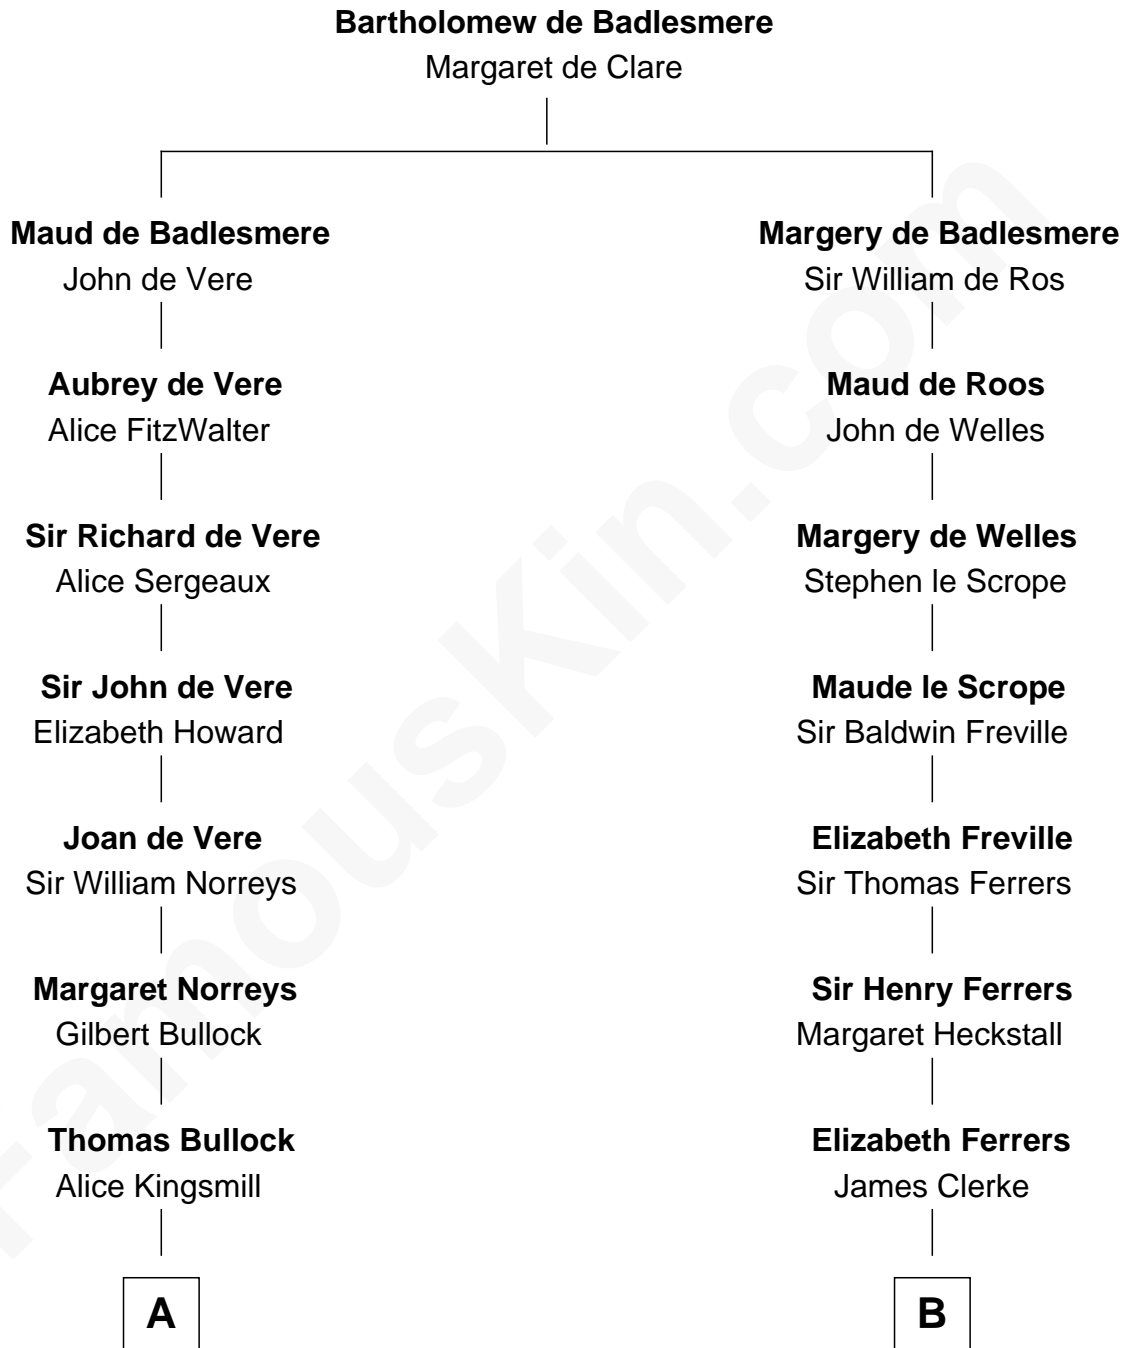

**FamousKin.com**  
**Relationship Chart of**  
**George H. W. Bush**  
*41st U.S. President*

17th cousin 3 times removed of

**Joseph Wharton**  
*Founder of the Wharton School of Business*

**C**

—  
**Harriet Eleanor Fay**  
Rev. James Smith Bush

—  
**Samuel Prescott Bush**  
Flora Sheldon

—  
**Prescott Sheldon Bush**  
Dorothy Wear Walker

—  
**George H. W. Bush**  
*41st U.S. President*

FamousKin.com