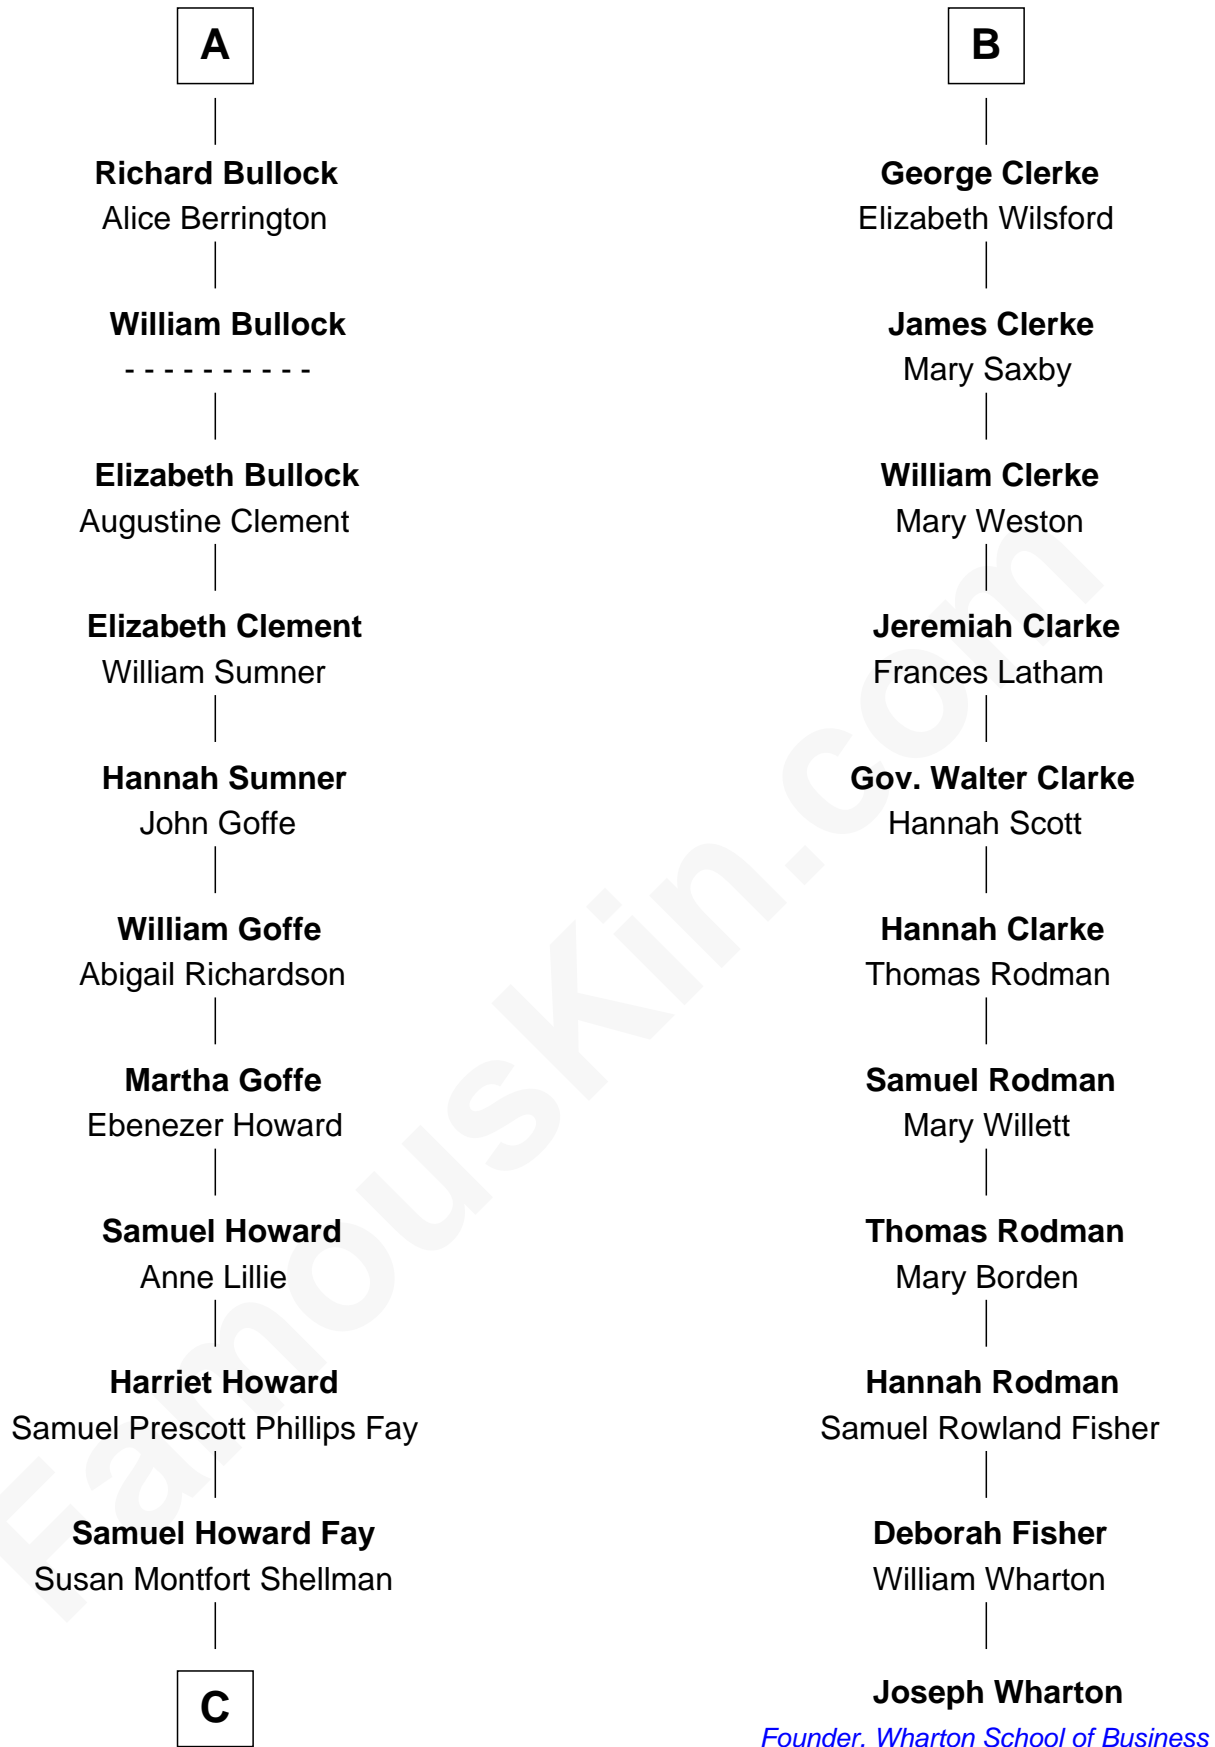

**FamousKin.com**  
**Relationship Chart of**  
**George H. W. Bush**  
*41st U.S. President*

17th cousin 3 times removed of

**Joseph Wharton**  
*Founder of the Wharton School of Business*

**C**

—  
**Harriet Eleanor Fay**  
Rev. James Smith Bush

—  
**Samuel Prescott Bush**  
Flora Sheldon

—  
**Prescott Sheldon Bush**  
Dorothy Wear Walker

—  
**George H. W. Bush**  
*41st U.S. President*

FamousKin.com