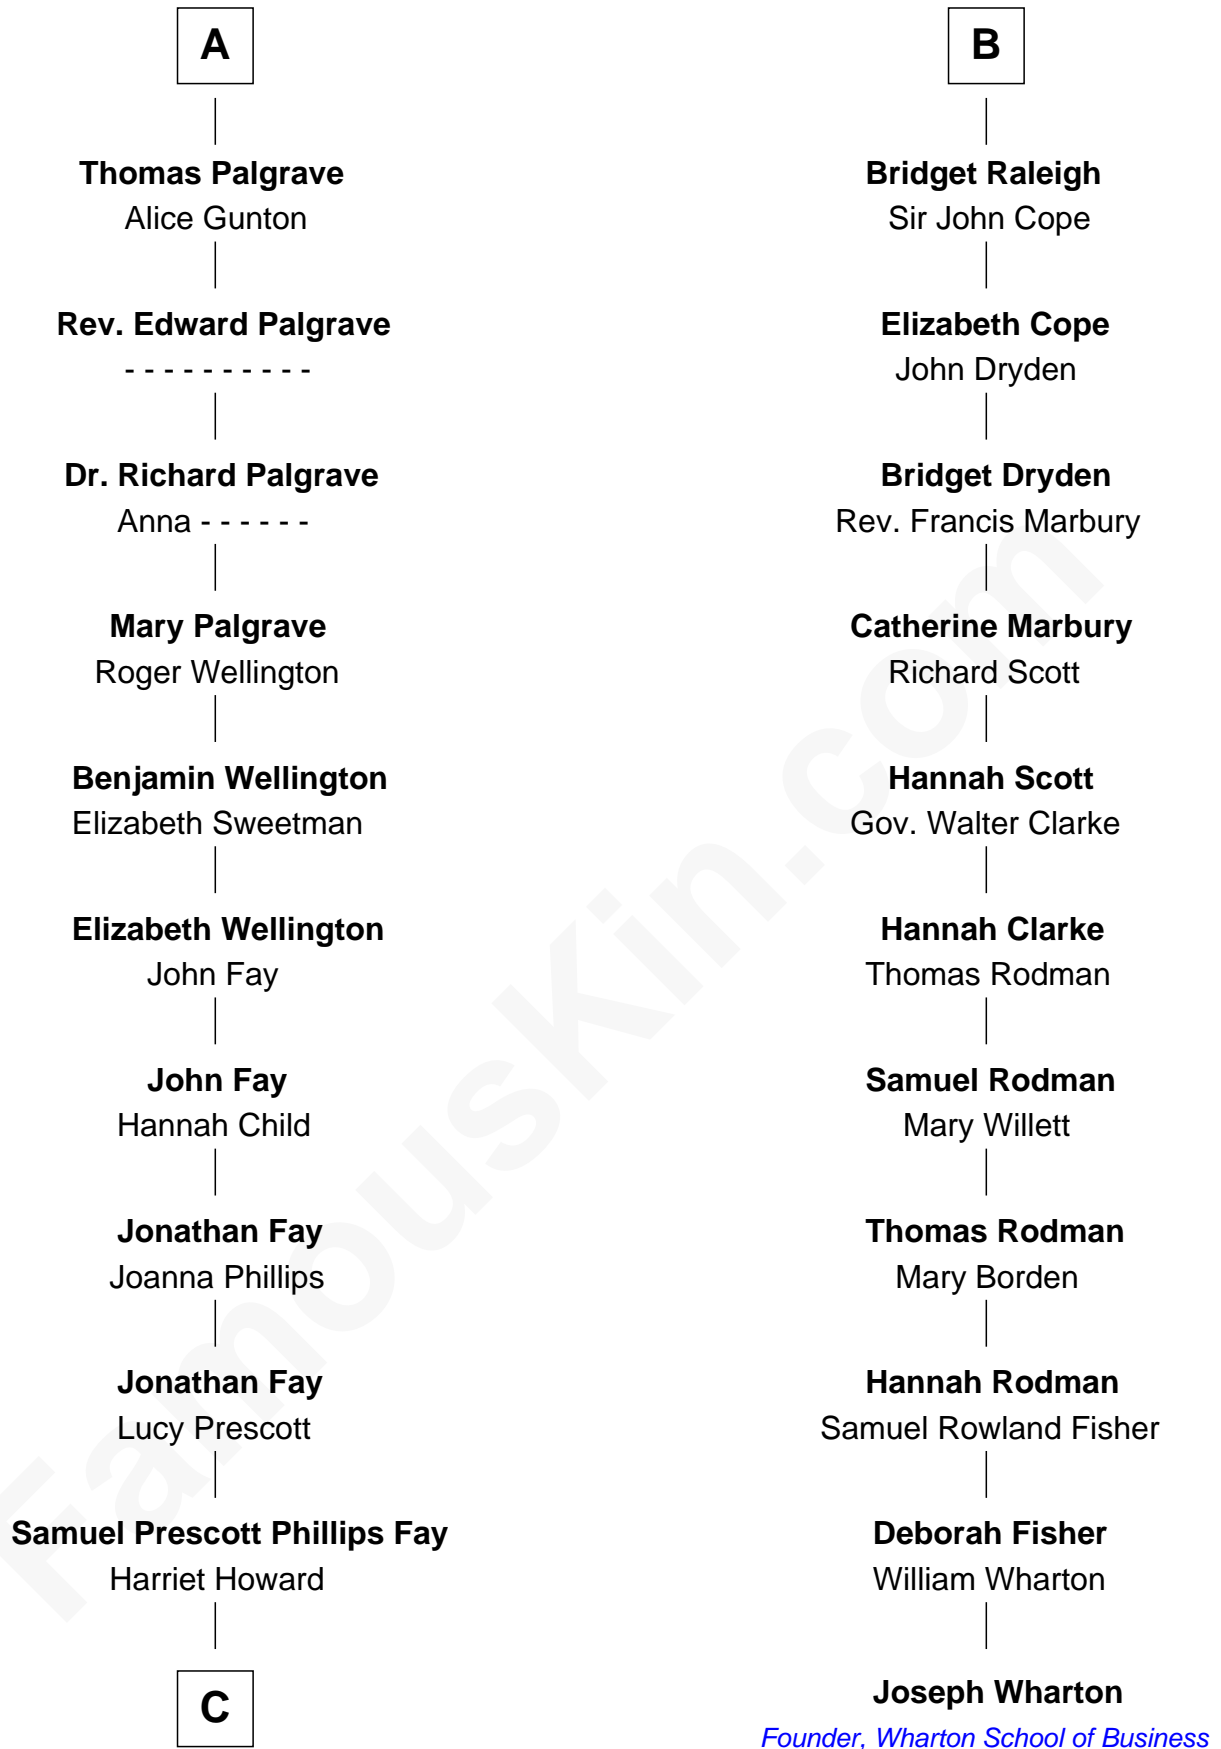

FamousKin.com
Relationship Chart of
George H. W. Bush
41st U.S. President

17th cousin 4 times removed of

Joseph Wharton
Founder of the Wharton School of Business

Edmund Fitzalan
 Alice de Warenne

Richard Fitzalan
 Eleanor Plantagenet

Sir Richard Fitzalan
 Elizabeth de Bohun

Elizabeth Fitzalan
 Sir Robert Goushill

Elizabeth Goushill
 Sir Robert Wingfield

Elizabeth Wingfield
 Sir William Brandon

Eleanor Brandon
 John Glemham

Anne Glemham
 Henry Palgrave

A

Mary Fitzalan
 John le Strange

Ankaret le Strange
 Sir Richard Talbot

Mary Talbot
 Sir Thomas Greene

Sir Thomas Greene
 Phillippa Ferrers

Elizabeth Greene
 William Raleigh

Sir Edward Raleigh
 Margaret Verney

Sir Edward Raleigh
 Anne Chamberlayne

B

C

—
Samuel Howard Fay
Susan Montfort Shellman

—
Harriet Eleanor Fay
Rev. James Smith Bush

—
Samuel Prescott Bush
Flora Sheldon

—
Prescott Sheldon Bush
Dorothy Wear Walker