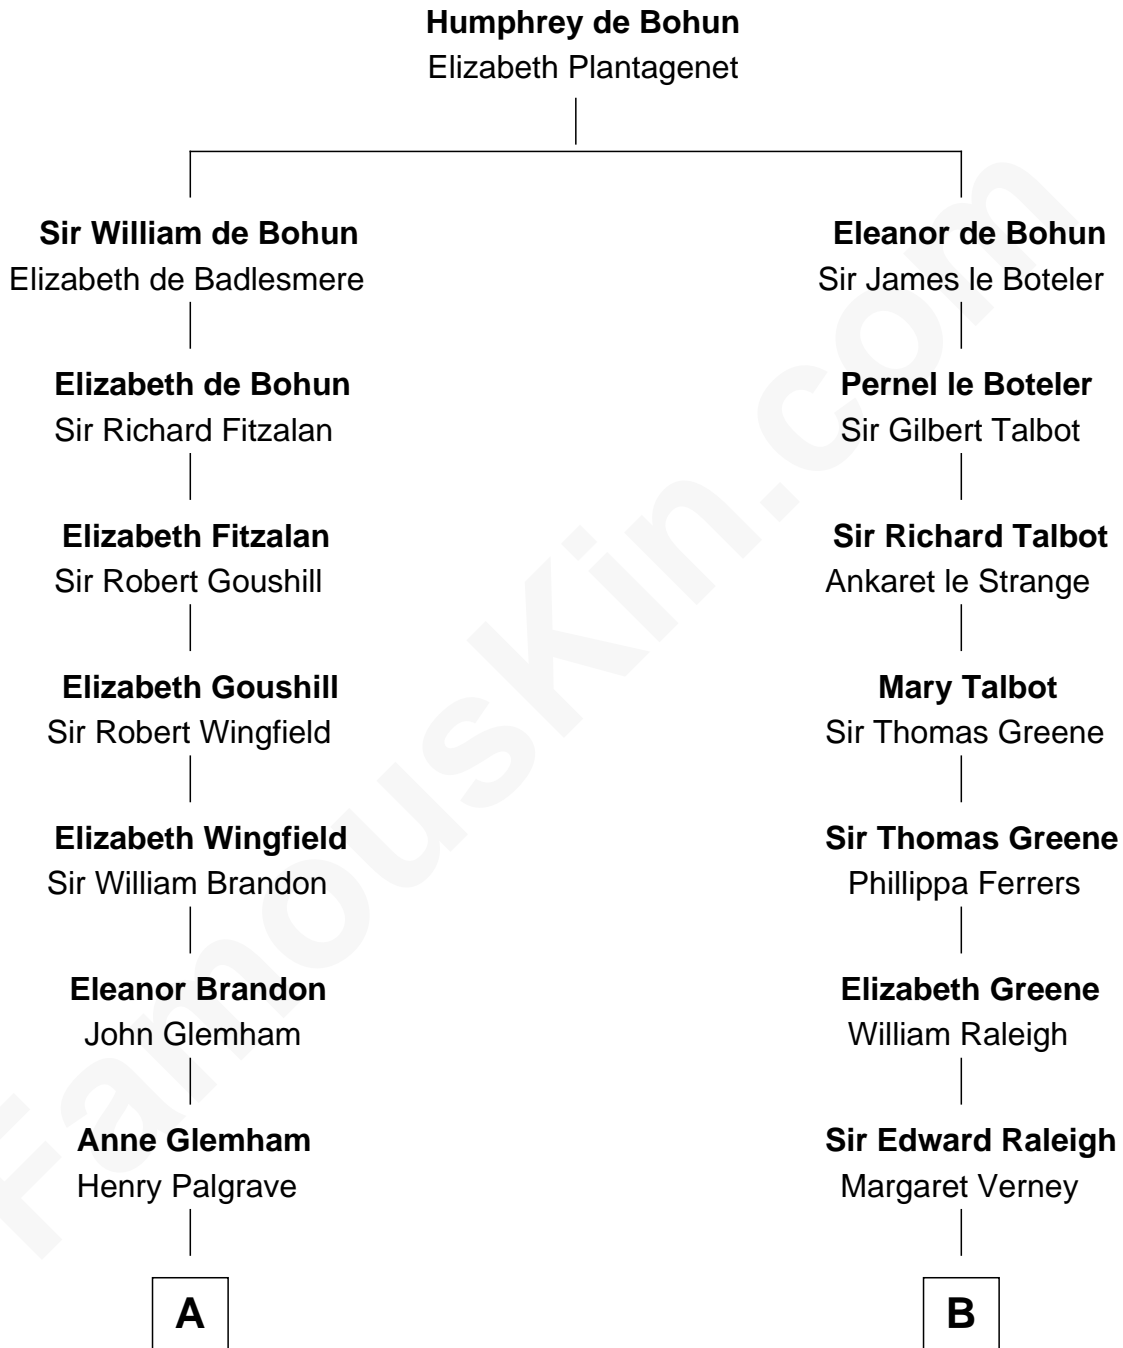

**FamousKin.com**  
**Relationship Chart of**  
**George H. W. Bush**  
*41st U.S. President*

18th cousin 3 times removed of

**Joseph Wharton**  
*Founder of the Wharton School of Business*

**C**

**Samuel Howard Fay**  
Susan Montfort Shellman

**Harriet Eleanor Fay**  
Rev. James Smith Bush

**Samuel Prescott Bush**  
Flora Sheldon

**Prescott Sheldon Bush**  
Dorothy Wear Walker

**George H. W. Bush**  
*41st U.S. President*

**D**

**Deborah Fisher**  
William Wharton