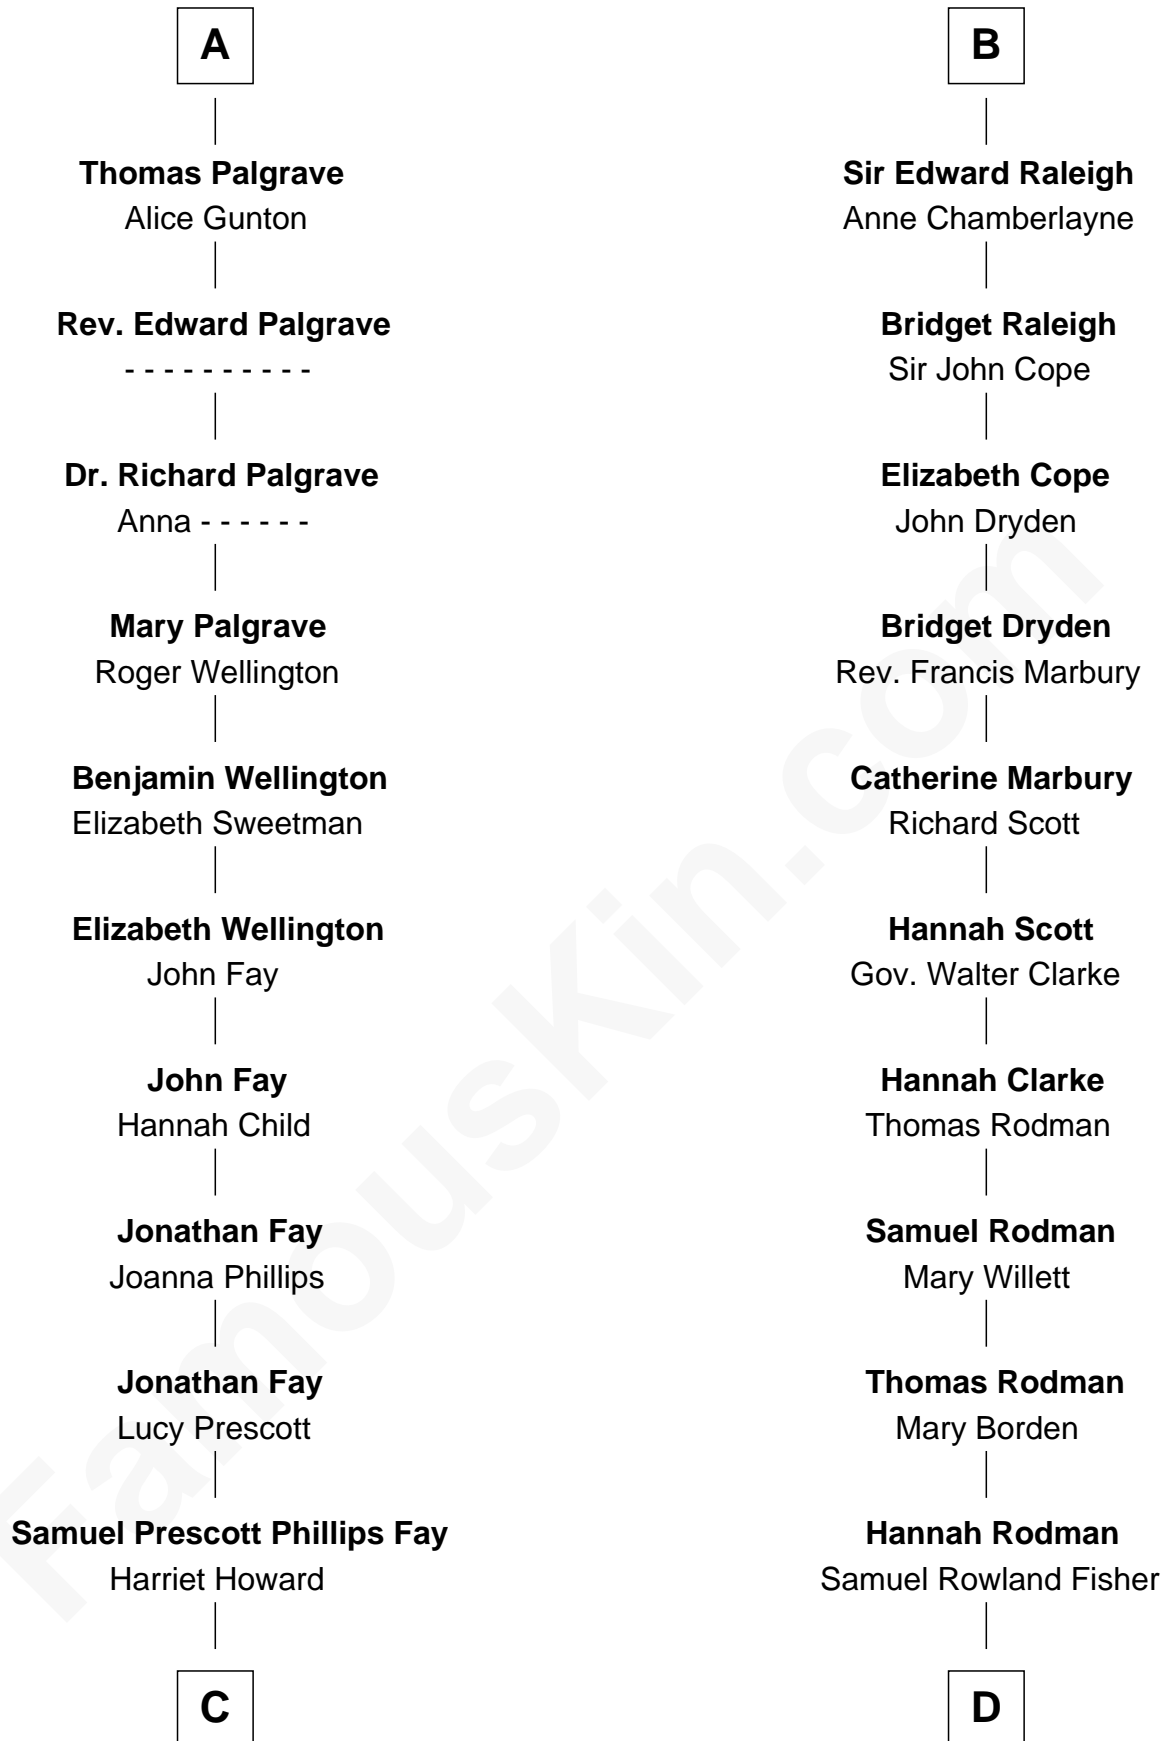

**FamousKin.com**  
**Relationship Chart of**  
**George H. W. Bush**  
*41st U.S. President*

18th cousin 3 times removed of

**Joseph Wharton**  
*Founder of the Wharton School of Business*

**C**

**Samuel Howard Fay**  
Susan Montfort Shellman

**Harriet Eleanor Fay**  
Rev. James Smith Bush

**Samuel Prescott Bush**  
Flora Sheldon

**Prescott Sheldon Bush**  
Dorothy Wear Walker

**George H. W. Bush**  
*41st U.S. President*

**D**

**Deborah Fisher**  
William Wharton