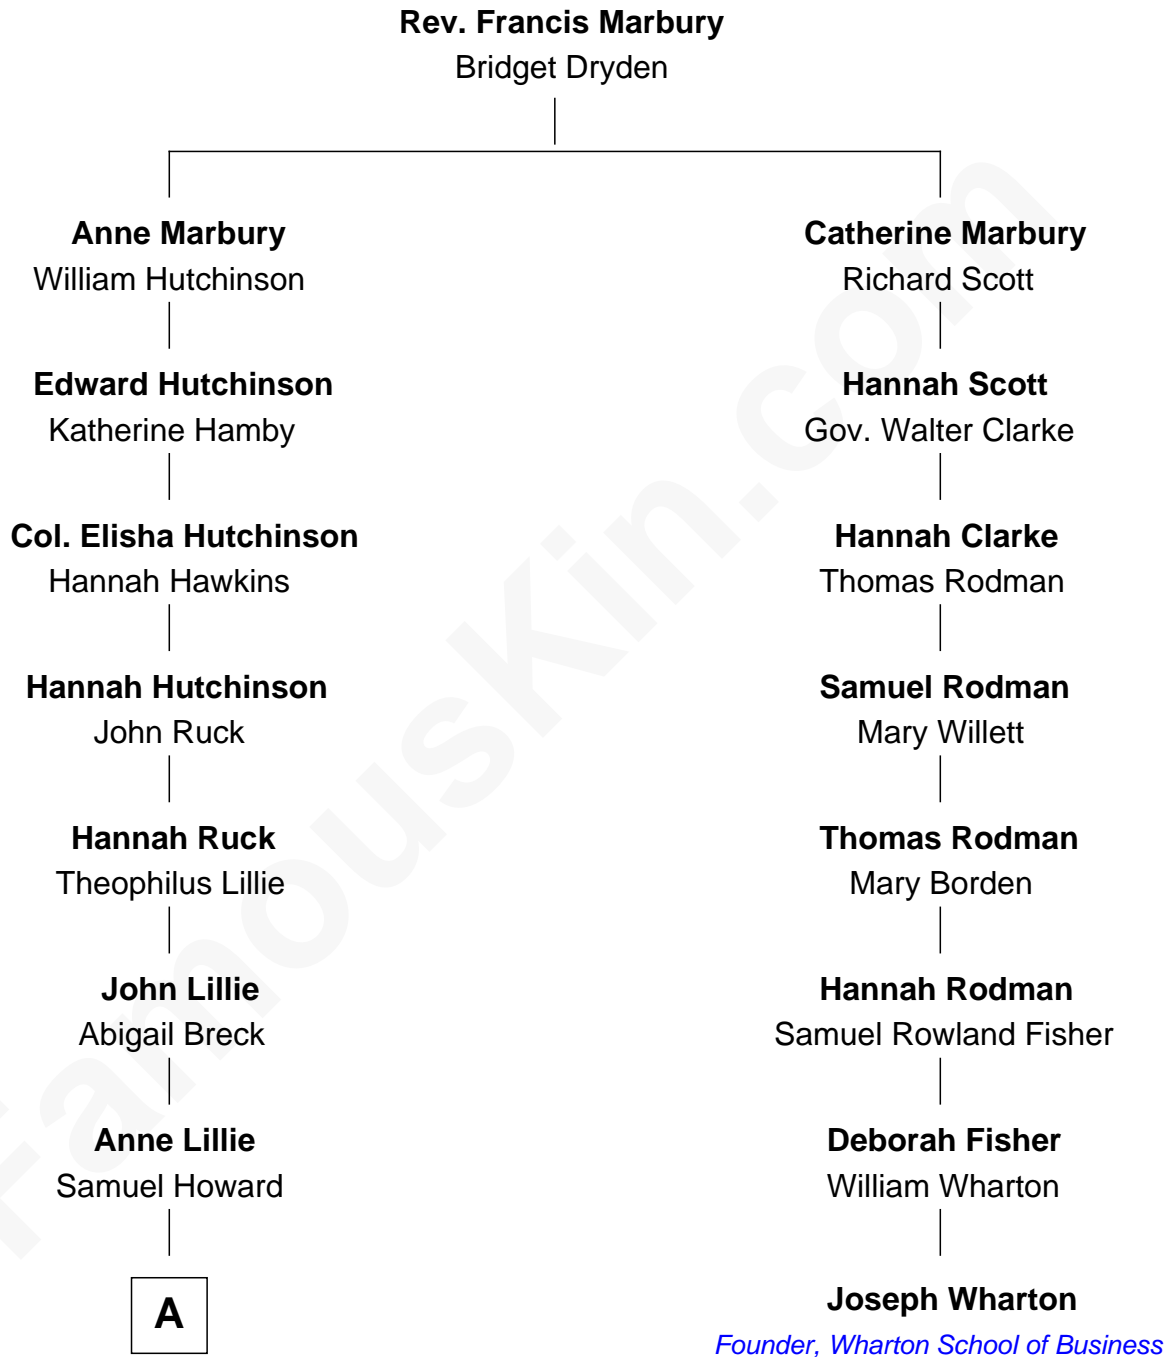

**FamousKin.com**  
**Relationship Chart of**  
**George H. W. Bush**  
*41st U.S. President*

7th cousin 5 times removed of

**Joseph Wharton**  
*Founder of the Wharton School of Business*

**A**

—  
**Harriet Howard**  
Samuel Prescott Phillips Fay

—  
**Samuel Howard Fay**  
Susan Montfort Shellman

—  
**Harriet Eleanor Fay**  
Rev. James Smith Bush

—  
**Samuel Prescott Bush**  
Flora Sheldon

—  
**Prescott Sheldon Bush**  
Dorothy Wear Walker

—  
**George H. W. Bush**  
*41st U.S. President*