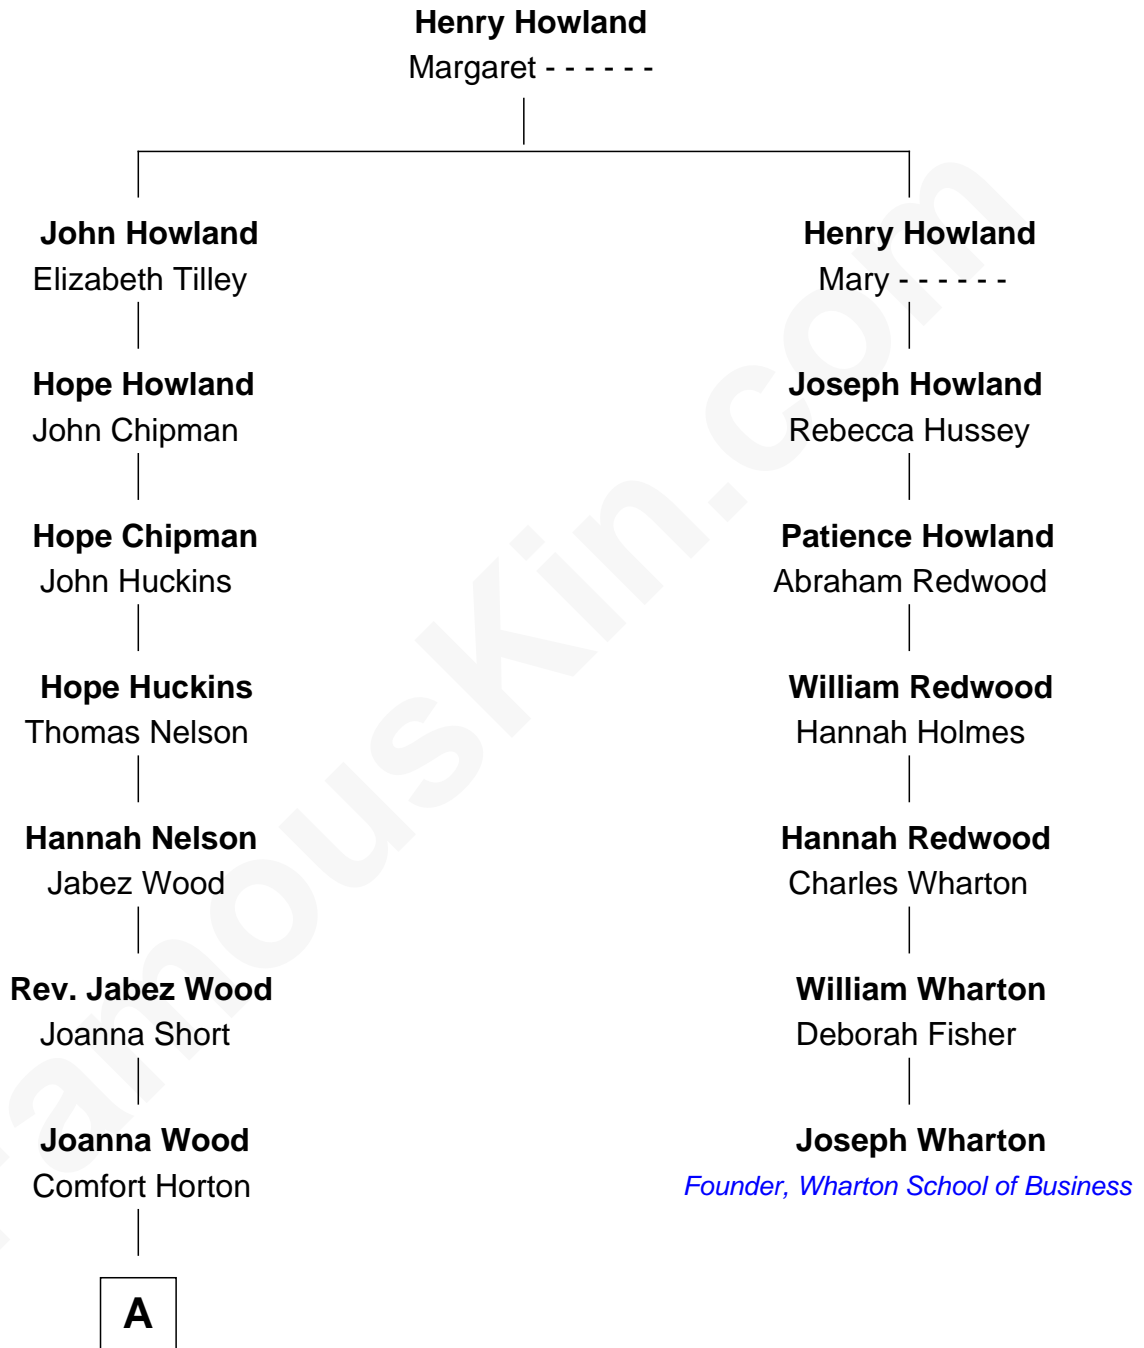

FamousKin.com
Relationship Chart of
George H. W. Bush
41st U.S. President

6th cousin 7 times removed of

Joseph Wharton
Founder of the Wharton School of Business

A

—
Sarah Horton
Jervise Wheeler

—
Betsey S. Wheeler
Levi Pierce

—
Elizabeth Slade Pierce
Cortland Philip Livingston Butler

—
Mary Elizabeth Butler
Robert Emmet Sheldon

—
Flora Sheldon
Samuel Prescott Bush

—
Prescott Sheldon Bush
Dorothy Wear Walker

—
George H. W. Bush
41st U.S. President