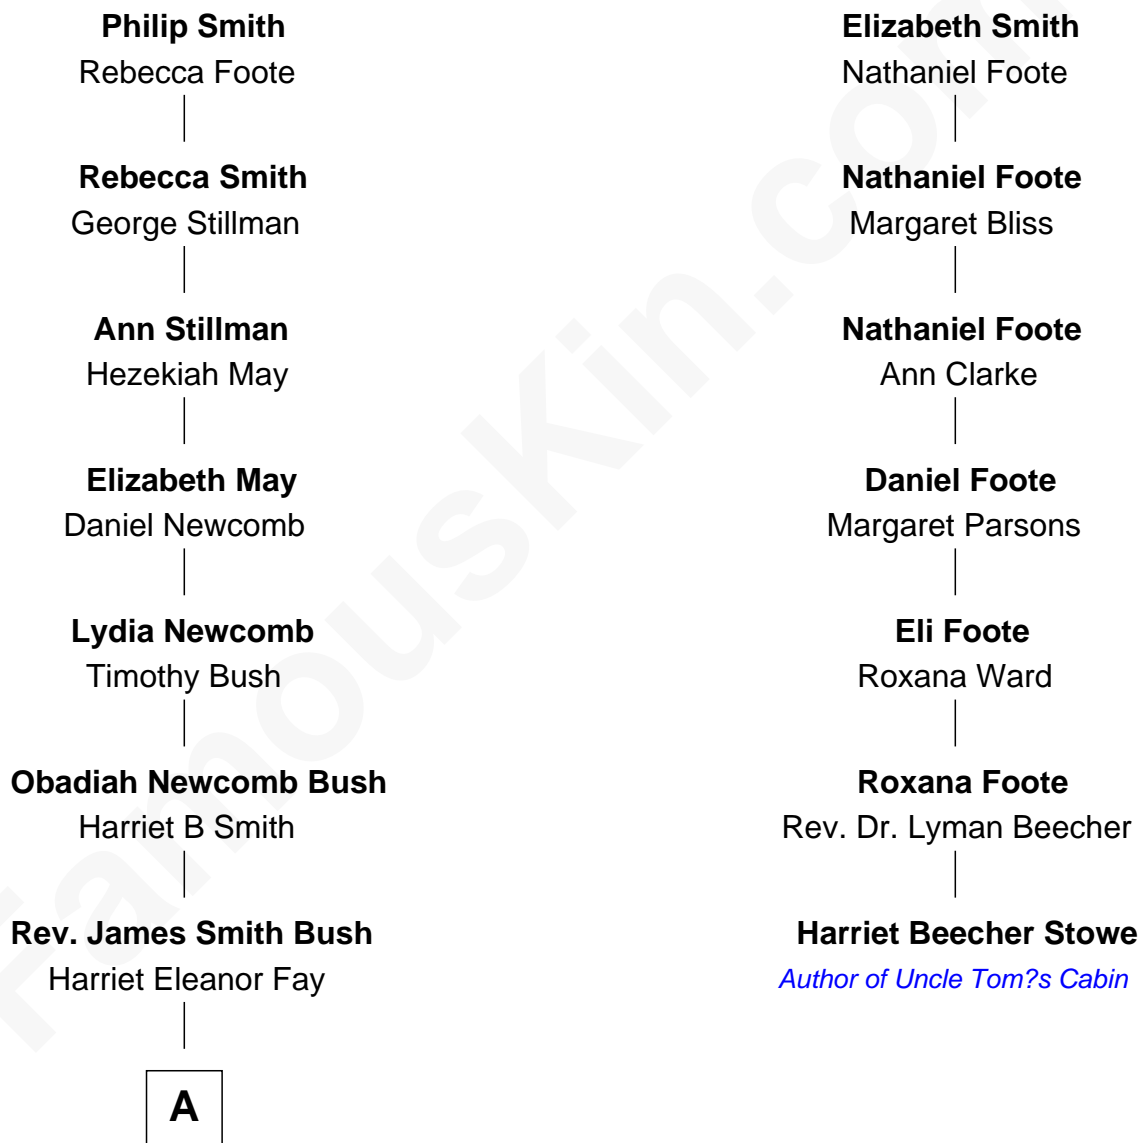

# FamousKin.com Relationship Chart of

**George H. W. Bush**

*41st U.S. President*

6th cousin 3 times removed of

**Harriet Beecher Stowe**

*Author of Uncle Tom's Cabin*

**Samuel Smith**

Elizabeth Smith

**A**

—  
**Samuel Prescott Bush**

Flora Sheldon

—  
**Prescott Sheldon Bush**

Dorothy Wear Walker

—  
**George H. W. Bush**

*41st U.S. President*

FamousKin.com