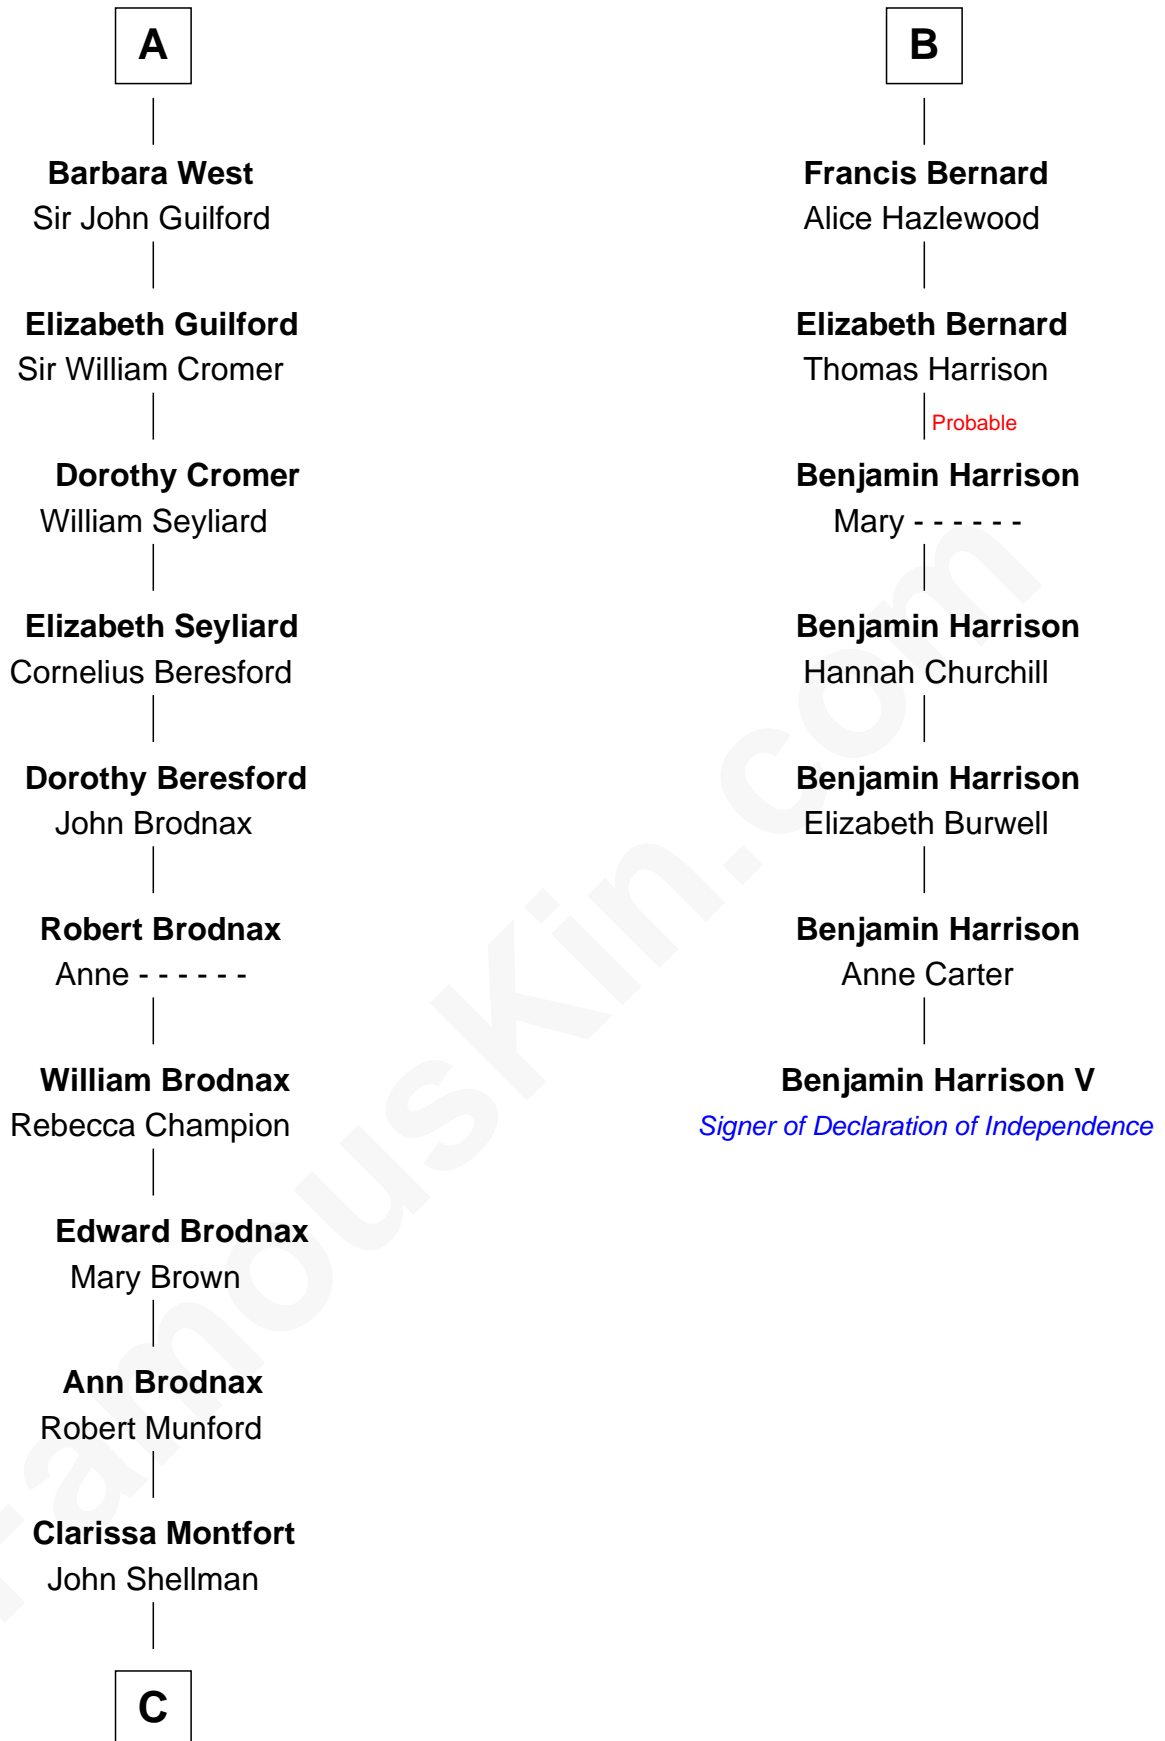

**FamousKin.com**  
**Relationship Chart of**  
**George H. W. Bush**  
*41st U.S. President*

**13th cousin 8 times removed of**  
**Benjamin Harrison V**  
*Signer of the Declaration of Independence*

**C**

—  
**Susan Montfort Shellman**

Samuel Howard Fay

—  
**Harriet Eleanor Fay**

Rev. James Smith Bush

—  
**Samuel Prescott Bush**

Flora Sheldon

—  
**Prescott Sheldon Bush**

Dorothy Wear Walker

—  
**George H. W. Bush**

*41st U.S. President*

FamousKin.com