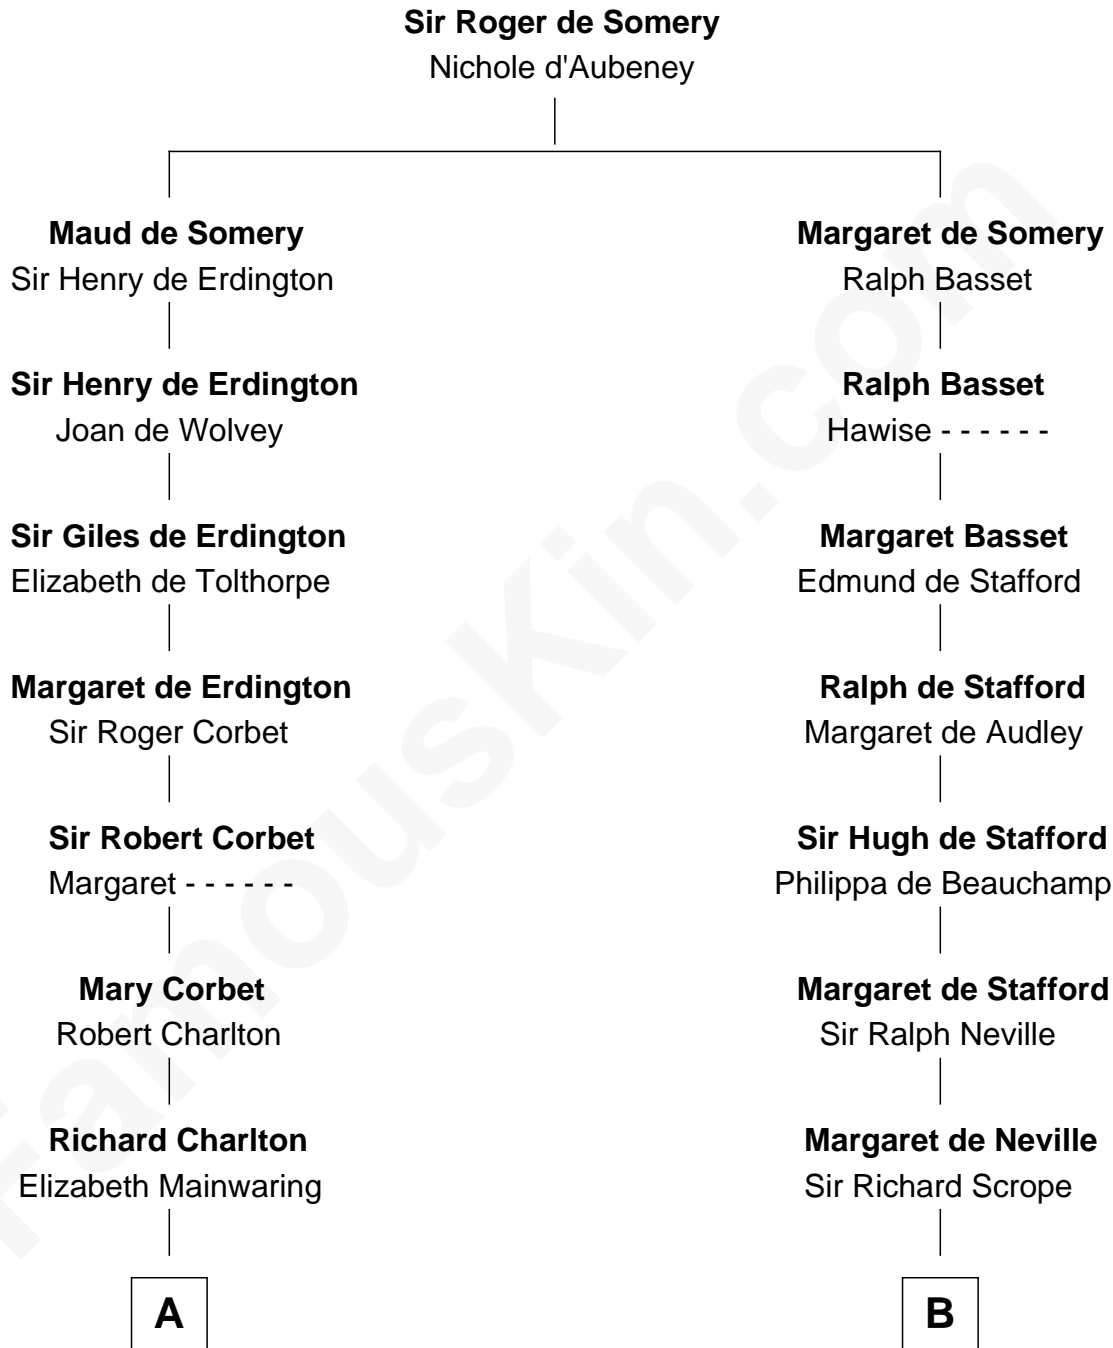

FamousKin.com
Relationship Chart of
George H. W. Bush
41st U.S. President

17th cousin 4 times removed of
Benjamin Harrison V
Signer of the Declaration of Independence

C

—
Samuel Howard Fay
Susan Montfort Shellman

—
Harriet Eleanor Fay
Rev. James Smith Bush

—
Samuel Prescott Bush
Flora Sheldon

—
Prescott Sheldon Bush
Dorothy Wear Walker

—
George H. W. Bush
41st U.S. President

FamousKin.com