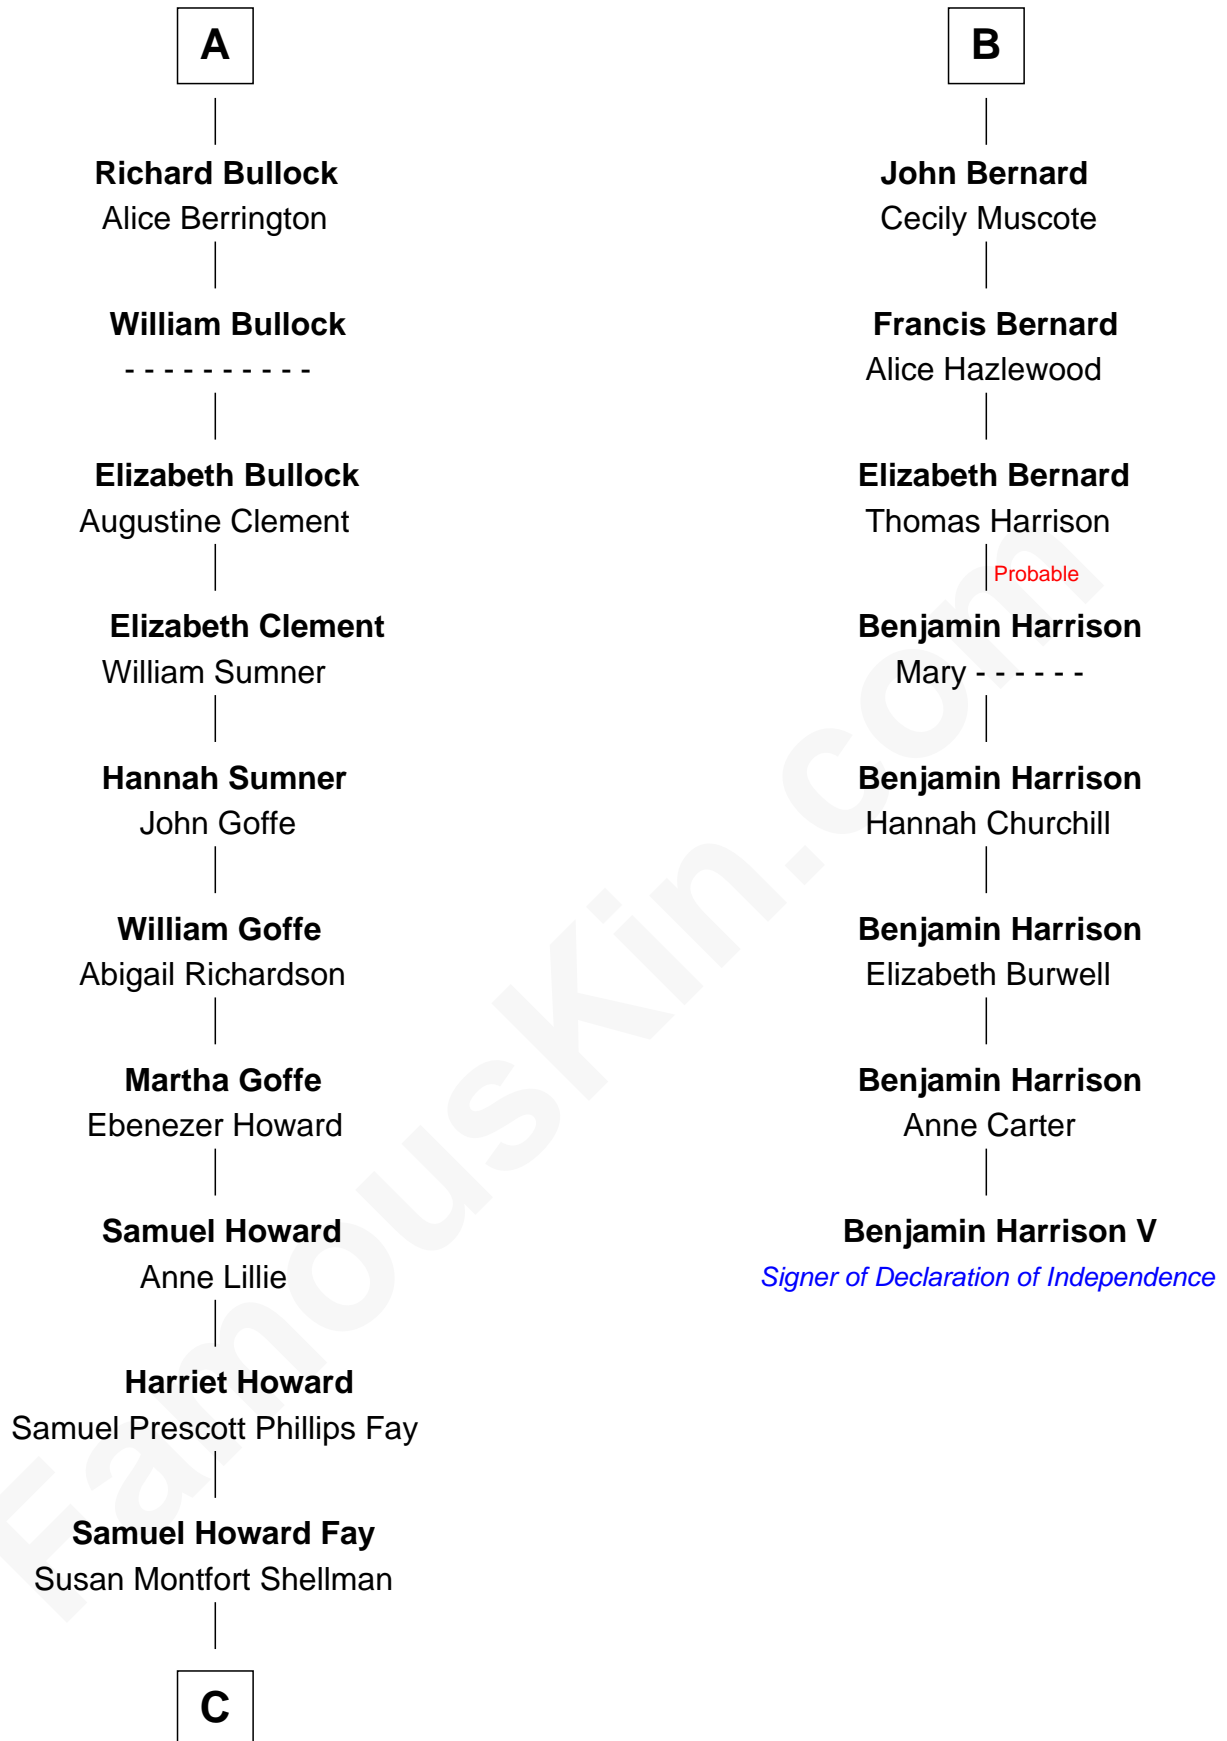

FamousKin.com
Relationship Chart of
George H. W. Bush
41st U.S. President

14th cousin 6 times removed of
Benjamin Harrison V
Signer of the Declaration of Independence

C

—
Harriet Eleanor Fay
Rev. James Smith Bush

—
Samuel Prescott Bush
Flora Sheldon

—
Prescott Sheldon Bush
Dorothy Wear Walker

—
George H. W. Bush
41st U.S. President

FamousKin.com