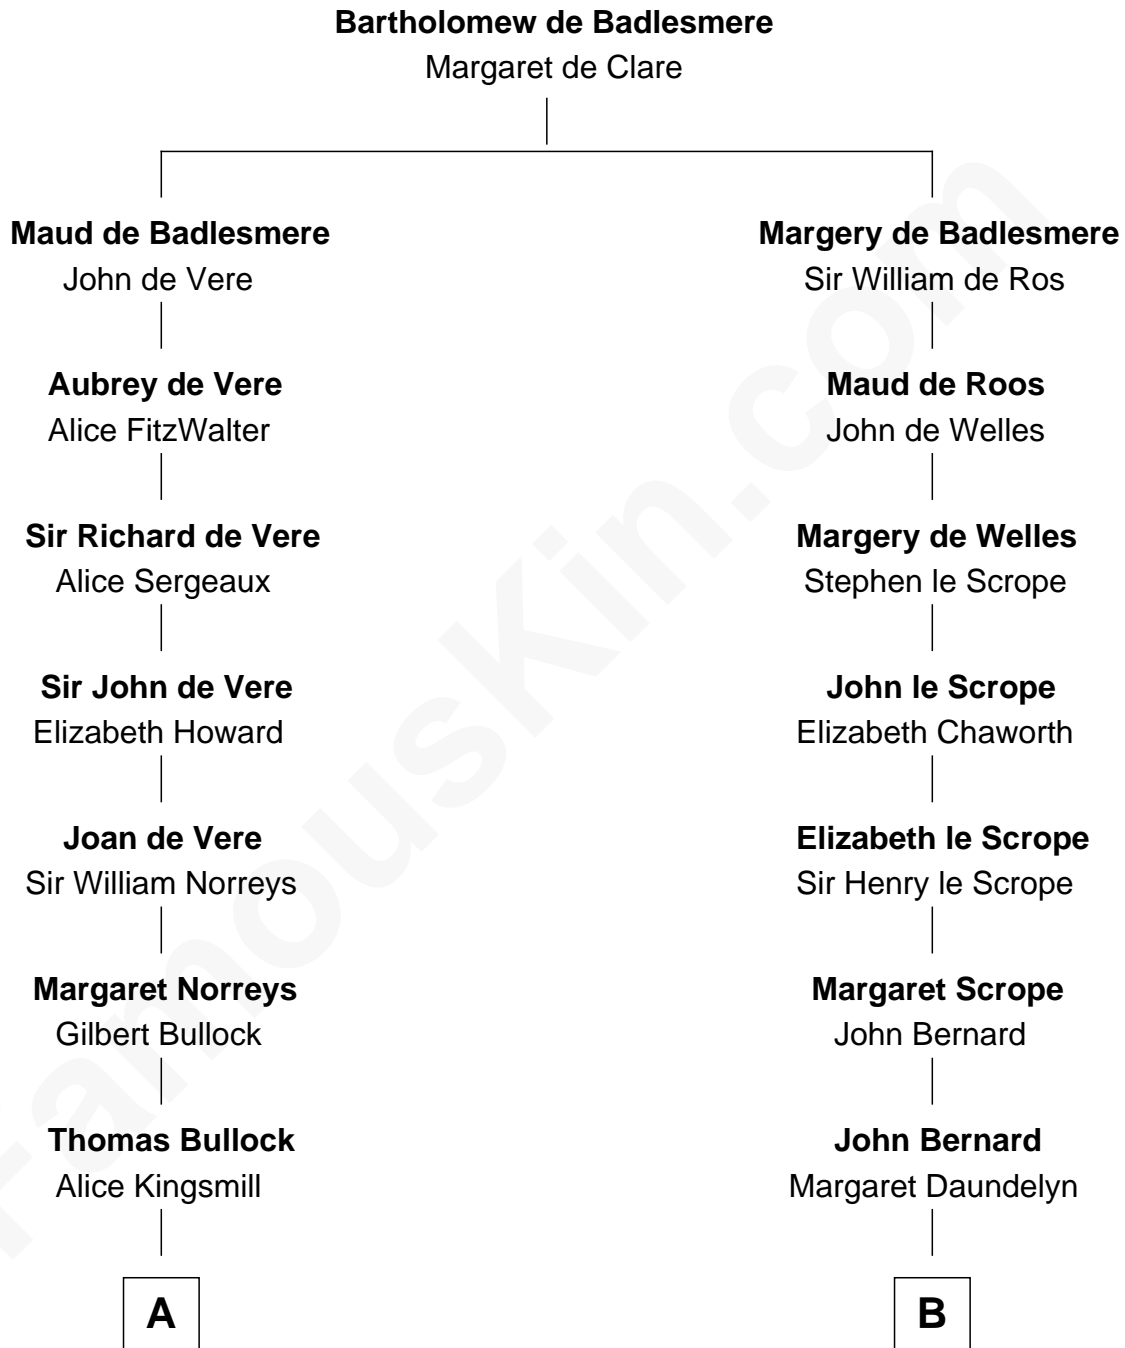

FamousKin.com
Relationship Chart of
George H. W. Bush
41st U.S. President

14th cousin 6 times removed of
Benjamin Harrison V
Signer of the Declaration of Independence

C

—
Harriet Eleanor Fay
Rev. James Smith Bush

—
Samuel Prescott Bush
Flora Sheldon

—
Prescott Sheldon Bush
Dorothy Wear Walker

—
George H. W. Bush
41st U.S. President

FamousKin.com