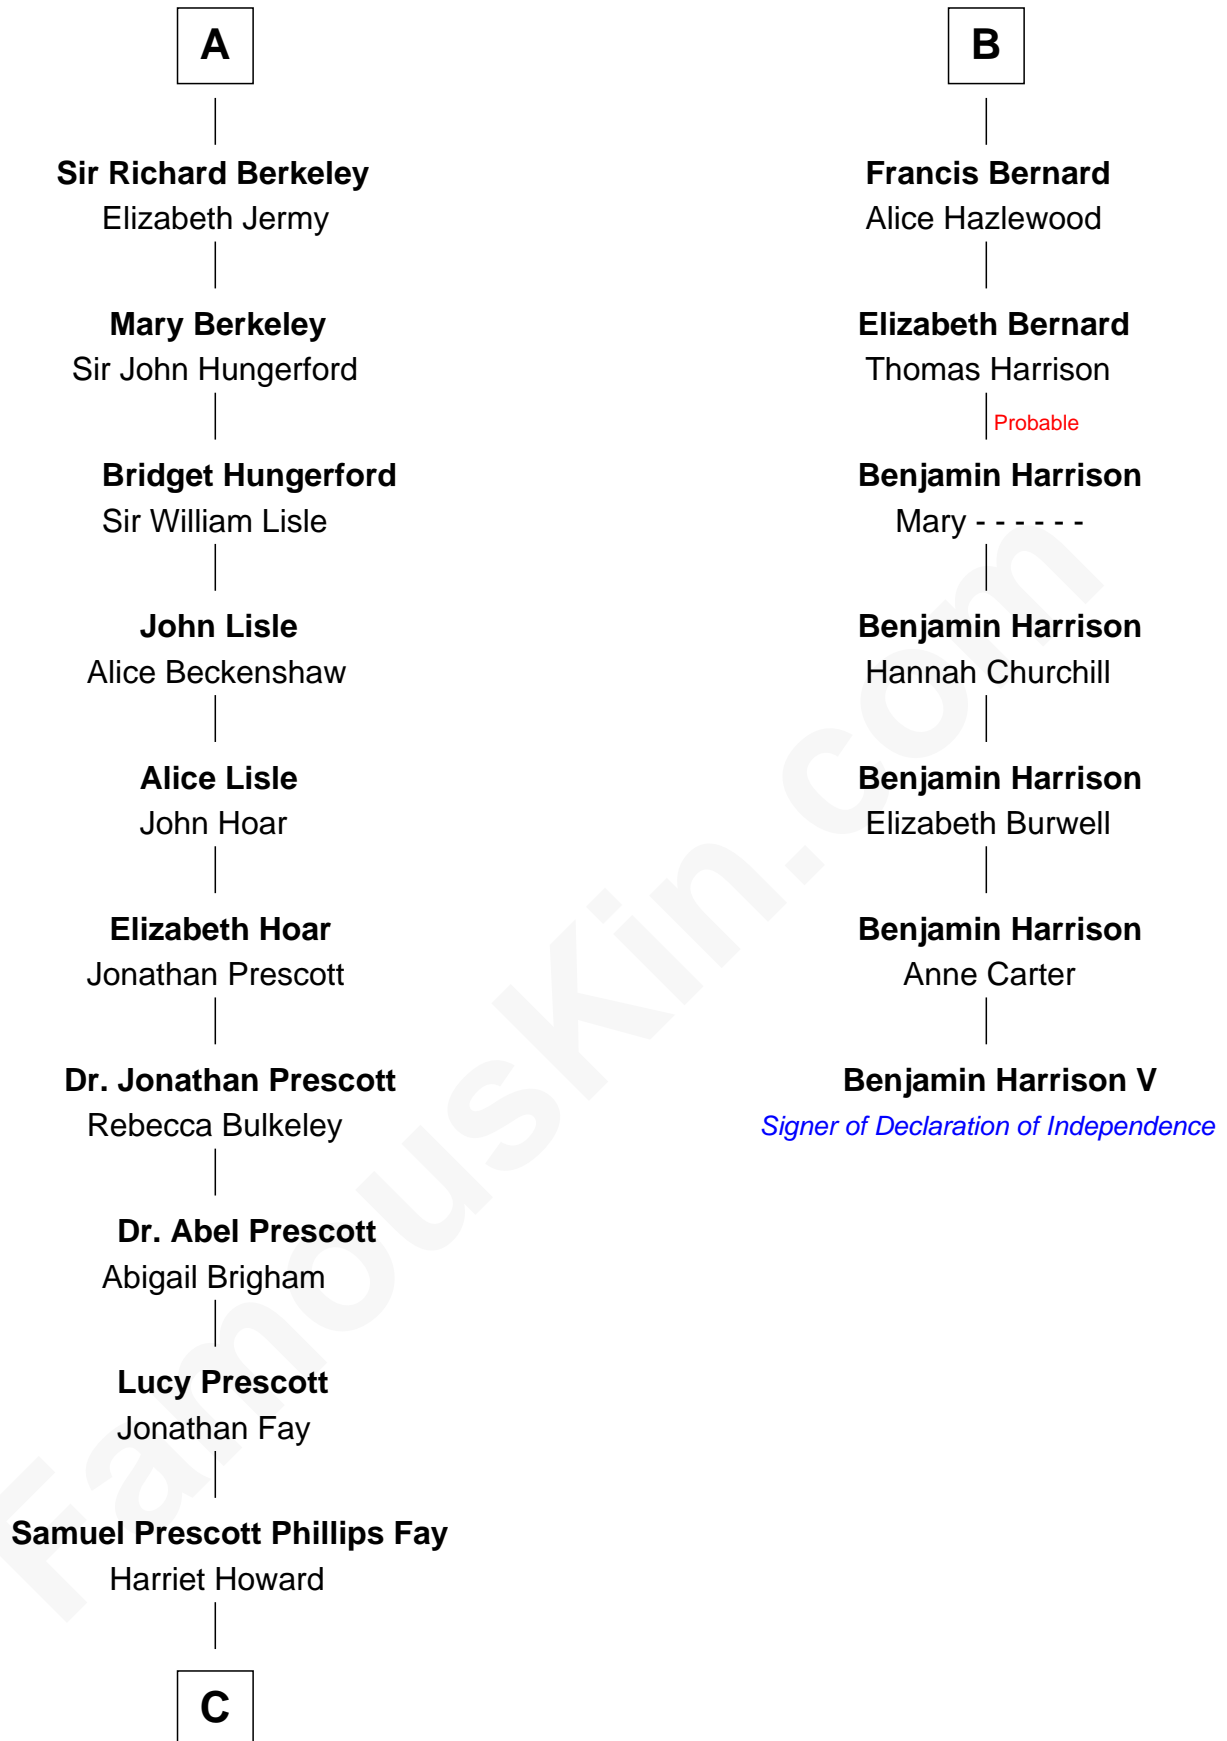

**FamousKin.com**  
**Relationship Chart of**  
**George H. W. Bush**  
*41st U.S. President*

**13th cousin 8 times removed of**  
**Benjamin Harrison V**  
*Signer of the Declaration of Independence*

**C**

—  
**Samuel Howard Fay**  
Susan Montfort Shellman

—  
**Harriet Eleanor Fay**  
Rev. James Smith Bush

—  
**Samuel Prescott Bush**  
Flora Sheldon

—  
**Prescott Sheldon Bush**  
Dorothy Wear Walker

—  
**George H. W. Bush**  
*41st U.S. President*