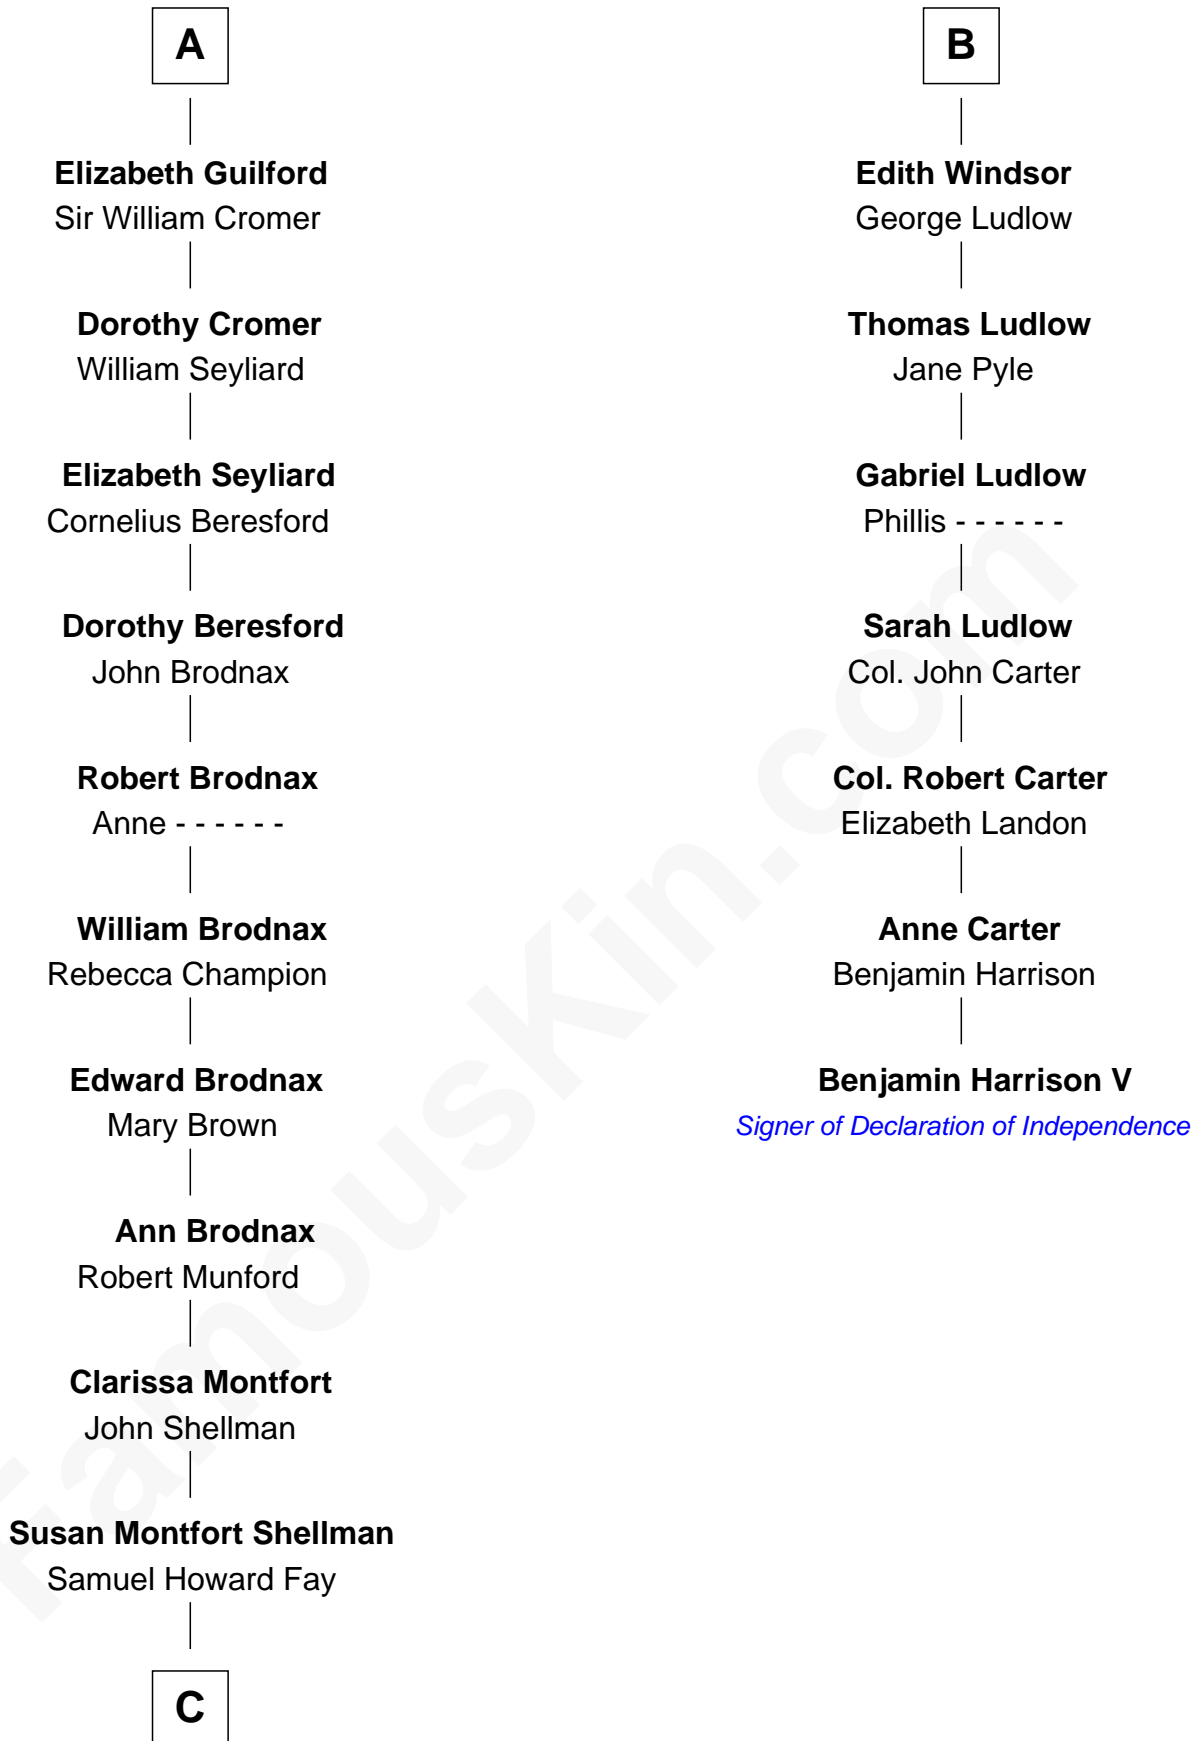

**FamousKin.com**  
**Relationship Chart of**  
**George H. W. Bush**  
*41st U.S. President*

**13th cousin 7 times removed of**  
**Benjamin Harrison V**  
*Signer of the Declaration of Independence*

**C**

—  
**Harriet Eleanor Fay**  
Rev. James Smith Bush

—  
**Samuel Prescott Bush**  
Flora Sheldon

—  
**Prescott Sheldon Bush**  
Dorothy Wear Walker

—  
**George H. W. Bush**  
*41st U.S. President*

FamousKin.com