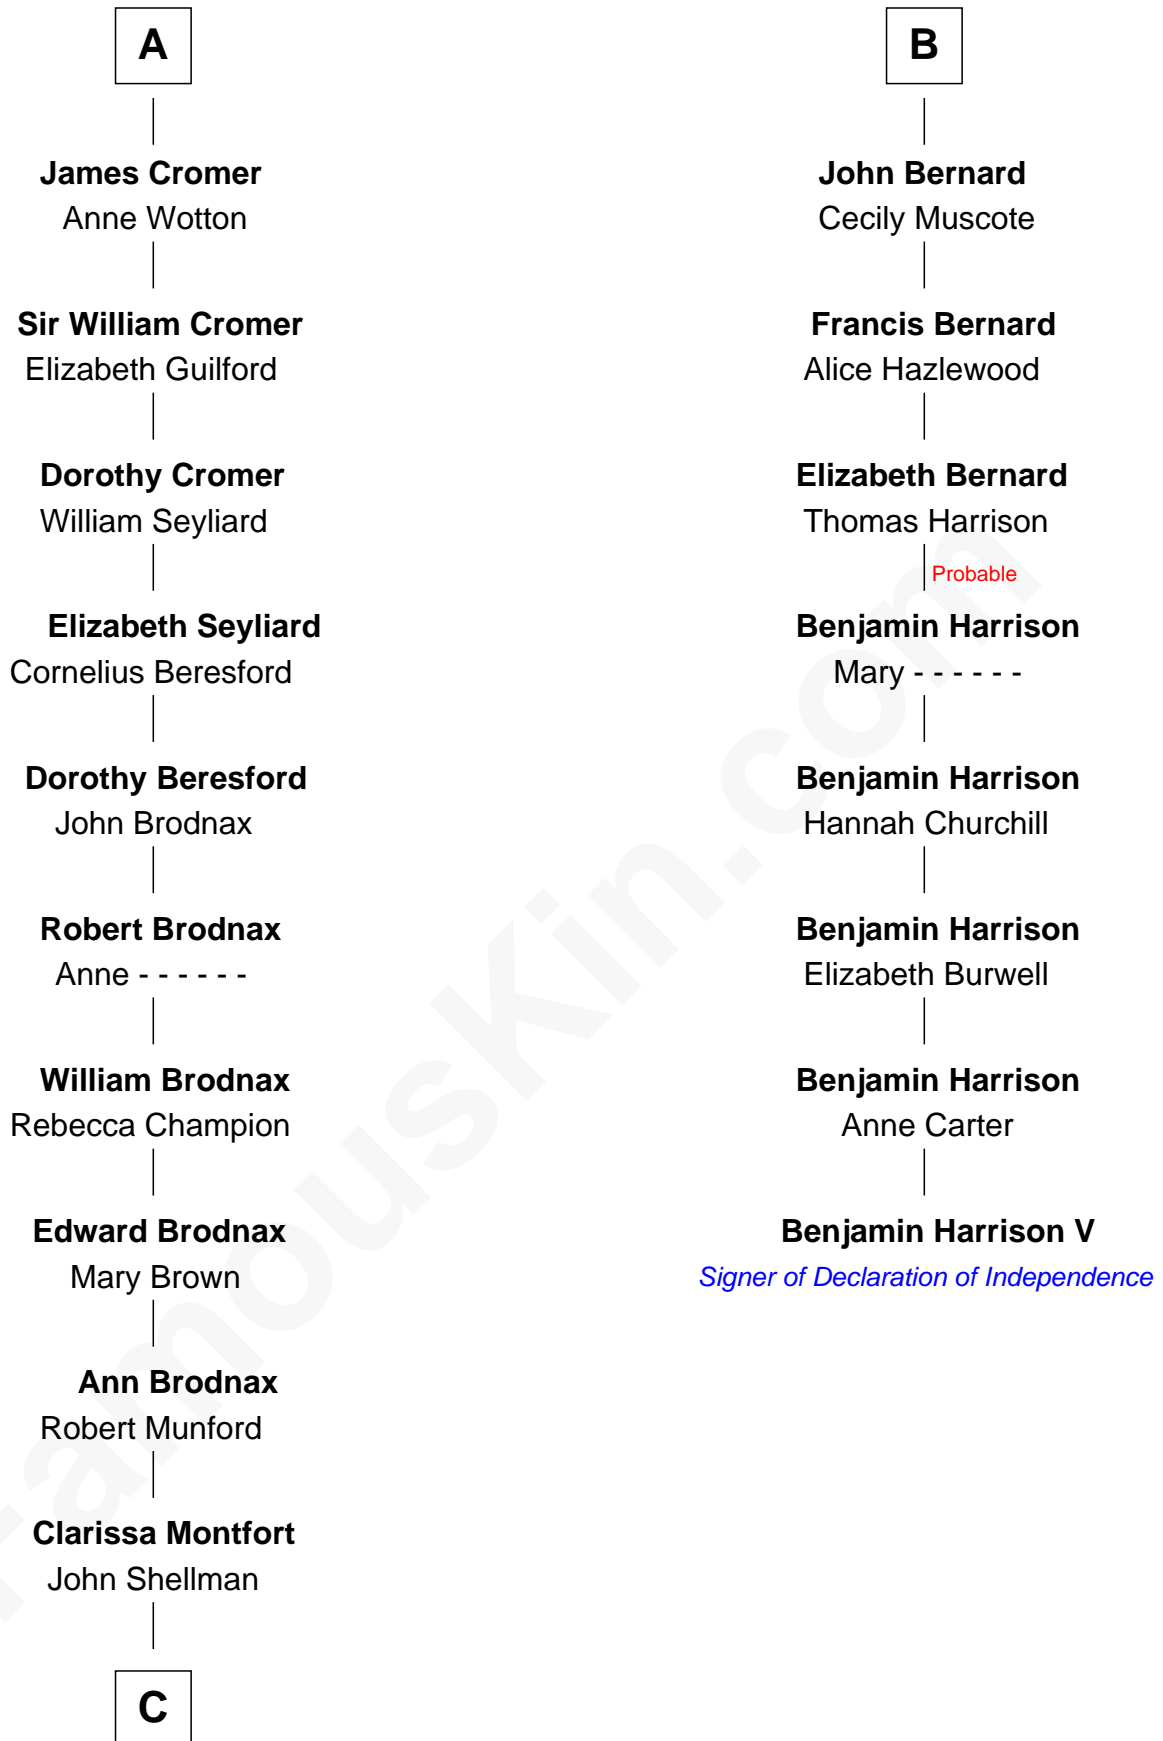

FamousKin.com
Relationship Chart of
George H. W. Bush
41st U.S. President

14th cousin 7 times removed of
Benjamin Harrison V
Signer of the Declaration of Independence

C

—
Susan Montfort Shellman

Samuel Howard Fay

—
Harriet Eleanor Fay

Rev. James Smith Bush

—
Samuel Prescott Bush

Flora Sheldon

—
Prescott Sheldon Bush

Dorothy Wear Walker

—
George H. W. Bush

41st U.S. President