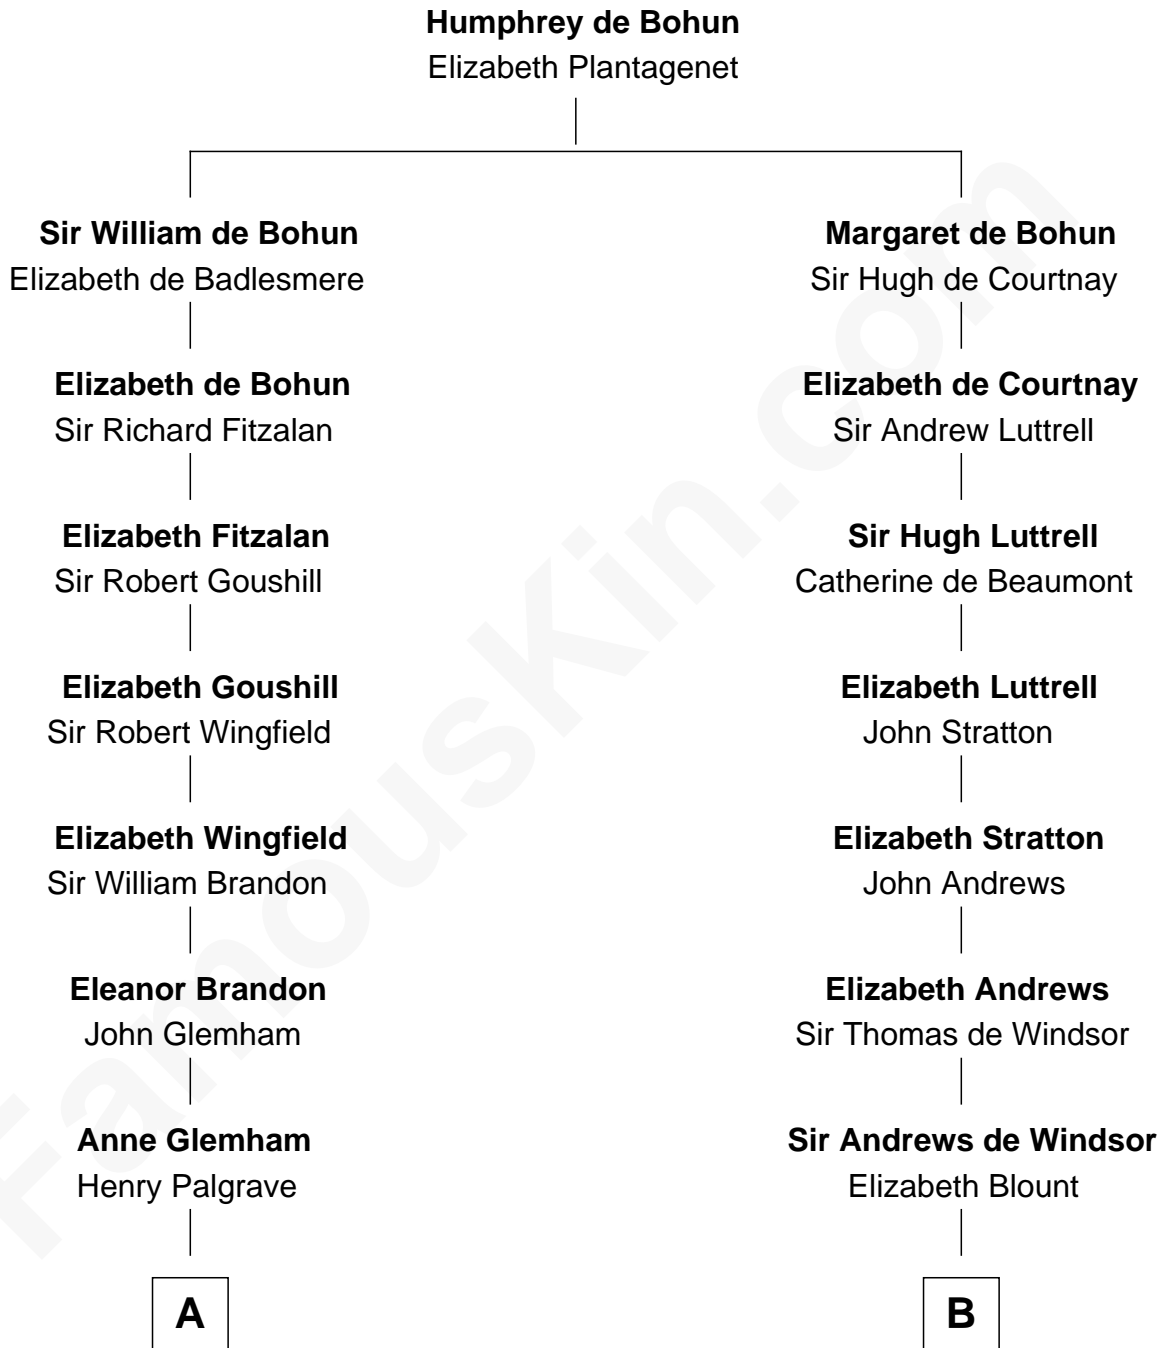

**FamousKin.com**  
**Relationship Chart of**  
**George H. W. Bush**  
*41st U.S. President*

**13th cousin 8 times removed of**  
**Benjamin Harrison V**  
*Signer of the Declaration of Independence*

**C**

—  
**Samuel Howard Fay**  
Susan Montfort Shellman

—  
**Harriet Eleanor Fay**  
Rev. James Smith Bush

—  
**Samuel Prescott Bush**  
Flora Sheldon

—  
**Prescott Sheldon Bush**  
Dorothy Wear Walker

—  
**George H. W. Bush**  
*41st U.S. President*