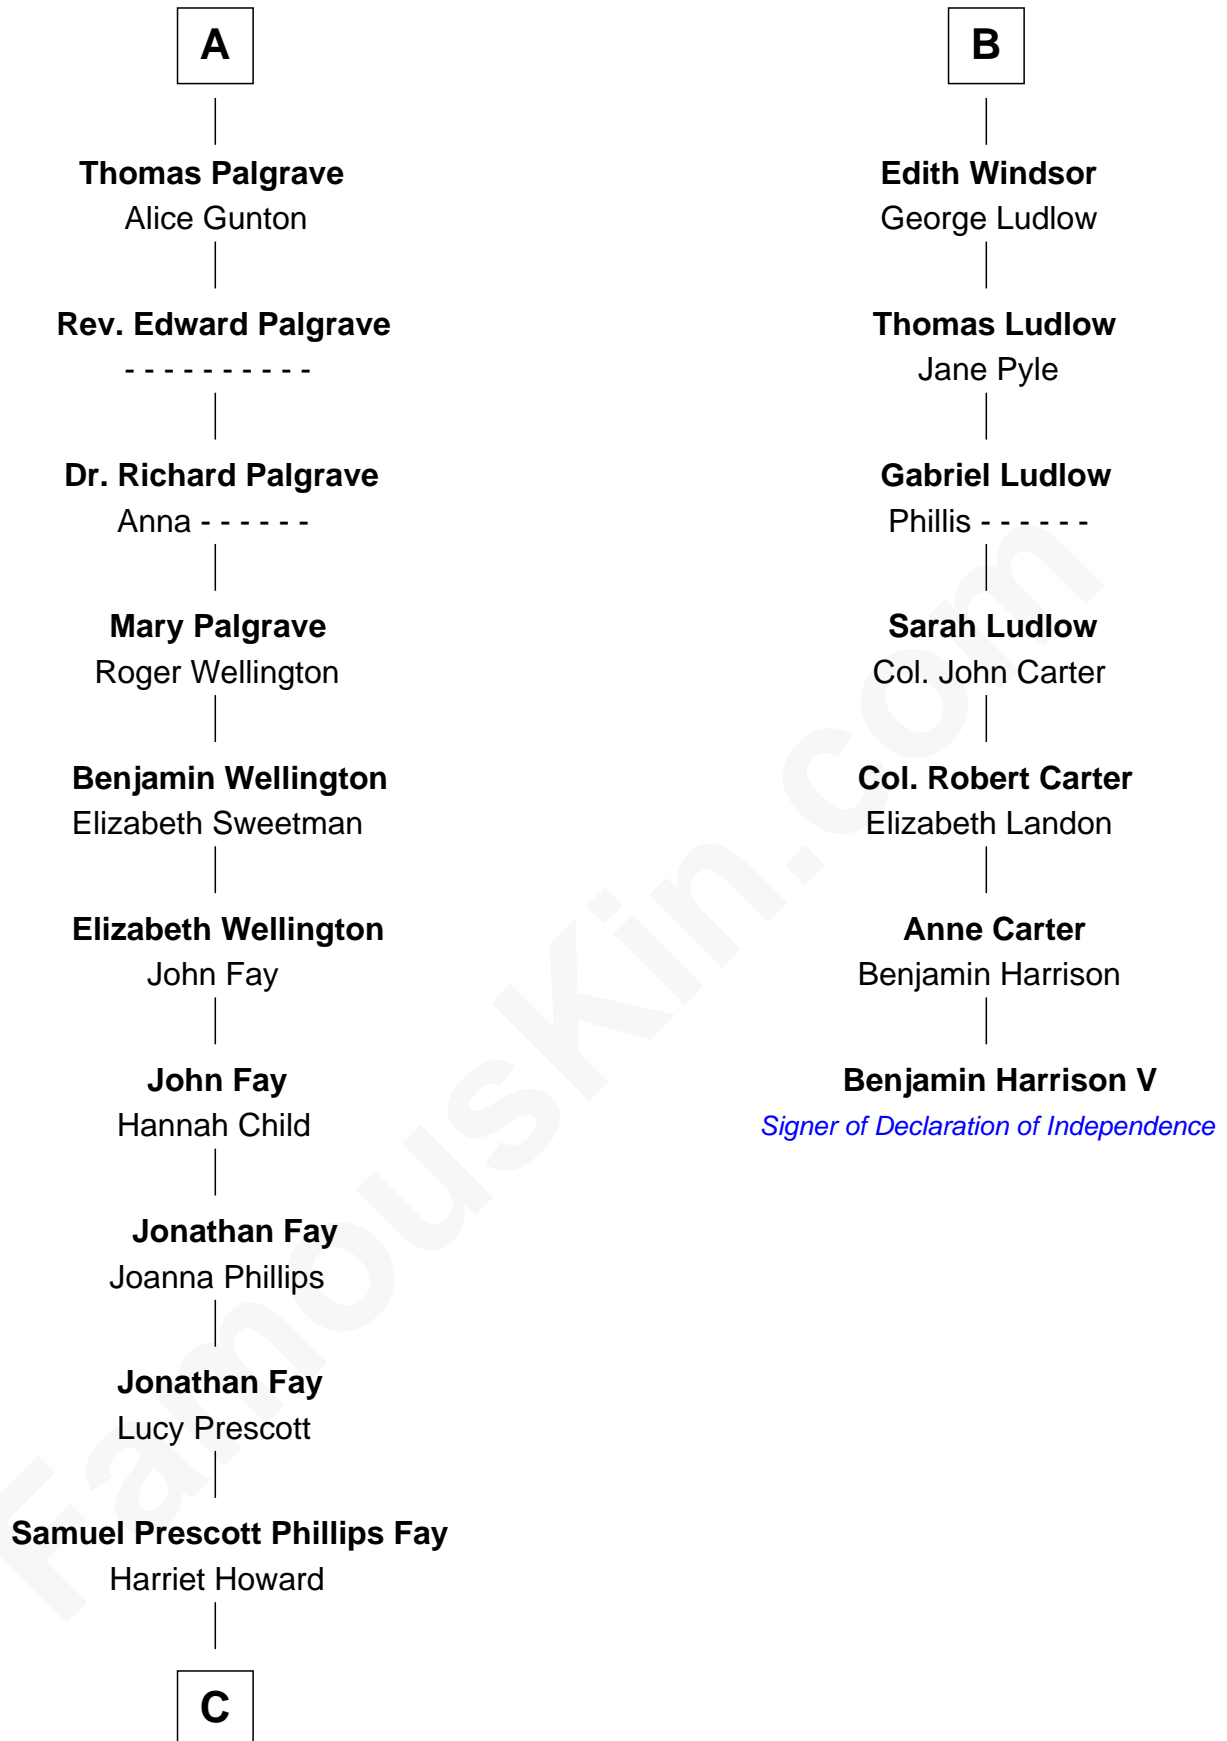

**FamousKin.com**  
**Relationship Chart of**  
**George H. W. Bush**  
*41st U.S. President*

**13th cousin 8 times removed of**  
**Benjamin Harrison V**  
*Signer of the Declaration of Independence*

**C**

—  
**Samuel Howard Fay**  
Susan Montfort Shellman

—  
**Harriet Eleanor Fay**  
Rev. James Smith Bush

—  
**Samuel Prescott Bush**  
Flora Sheldon

—  
**Prescott Sheldon Bush**  
Dorothy Wear Walker

—  
**George H. W. Bush**  
*41st U.S. President*