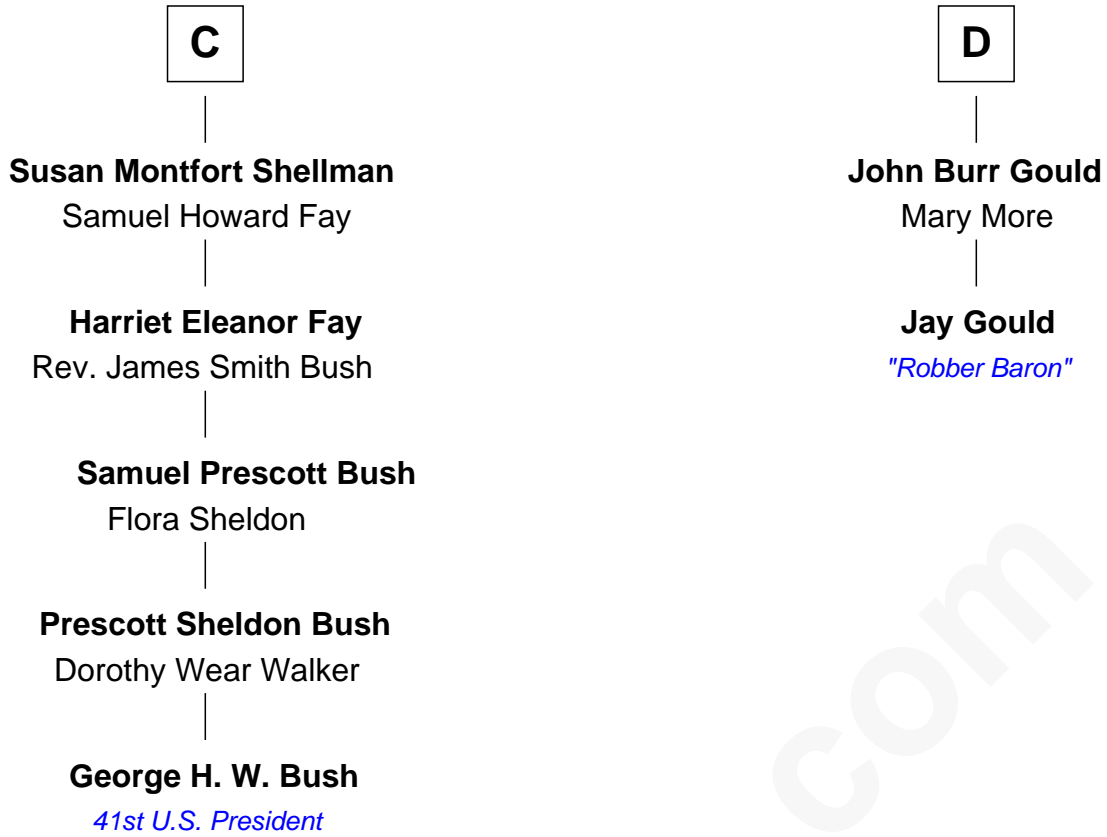

FamousKin.com
Relationship Chart of
George H. W. Bush
41st U.S. President

18th cousin 3 times removed of
Jay Gould
American Railroad "Robber Baron"

FamousKin.com