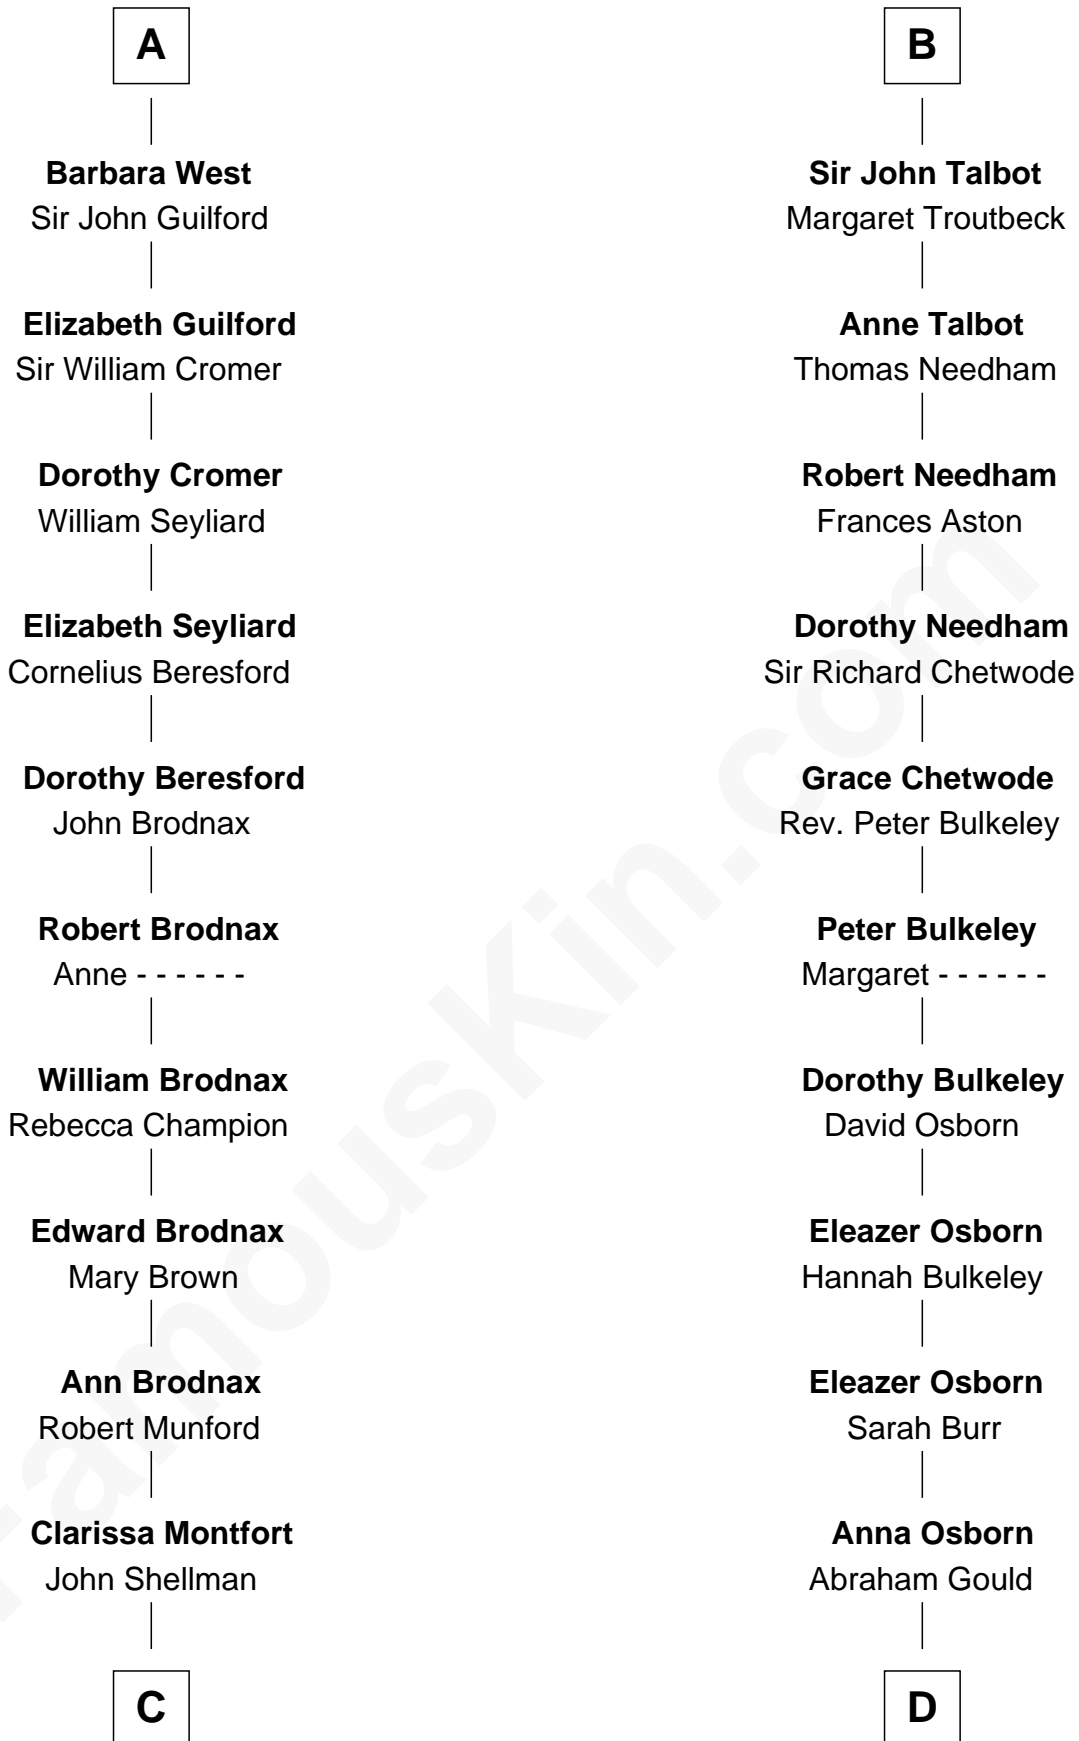

FamousKin.com
Relationship Chart of
George H. W. Bush
41st U.S. President

18th cousin 3 times removed of
Jay Gould
American Railroad "Robber Baron"

FamousKin.com