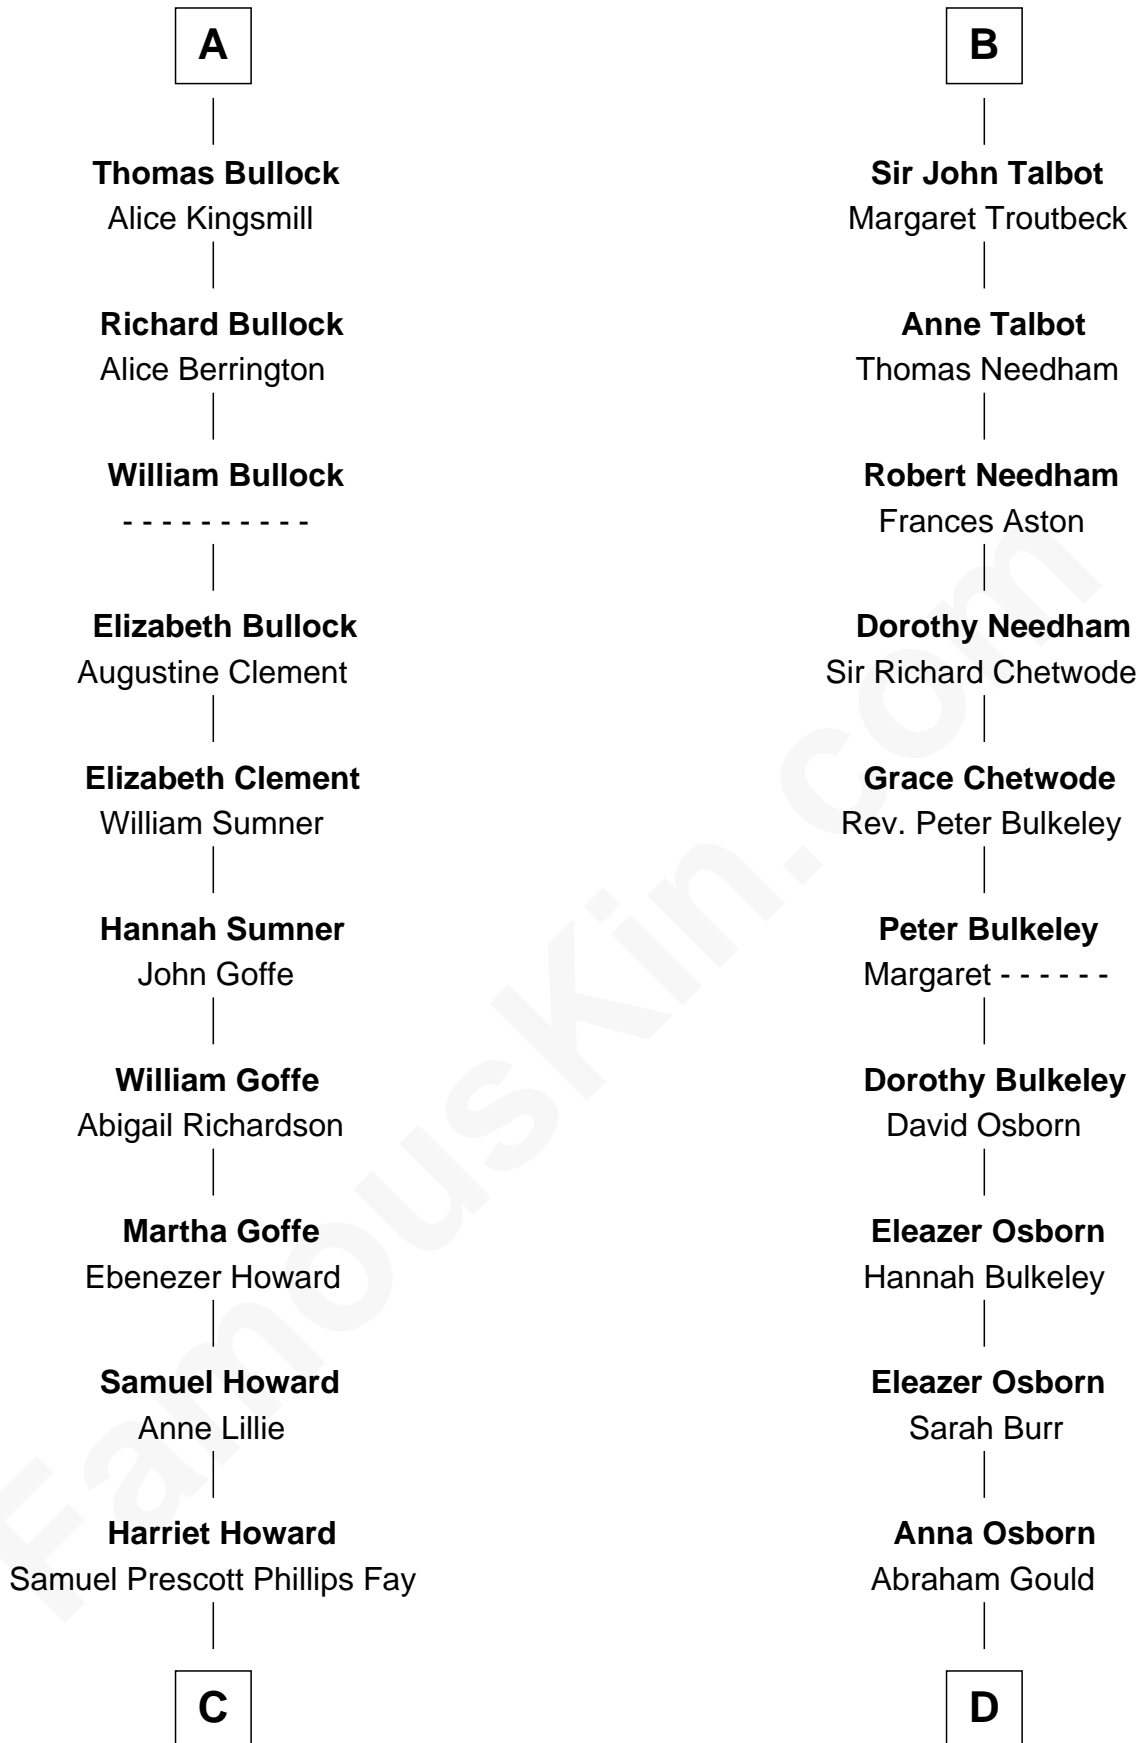

FamousKin.com
Relationship Chart of
George H. W. Bush
41st U.S. President

18th cousin 3 times removed of
Jay Gould
American Railroad "Robber Baron"

Gunselm de Badlesmere

C

Samuel Howard Fay
Susan Montfort Shellman

Harriet Eleanor Fay
Rev. James Smith Bush

Samuel Prescott Bush
Flora Sheldon

Prescott Sheldon Bush
Dorothy Wear Walker

George H. W. Bush
41st U.S. President

D

John Burr Gould
Mary More

Jay Gould
"Robber Baron"