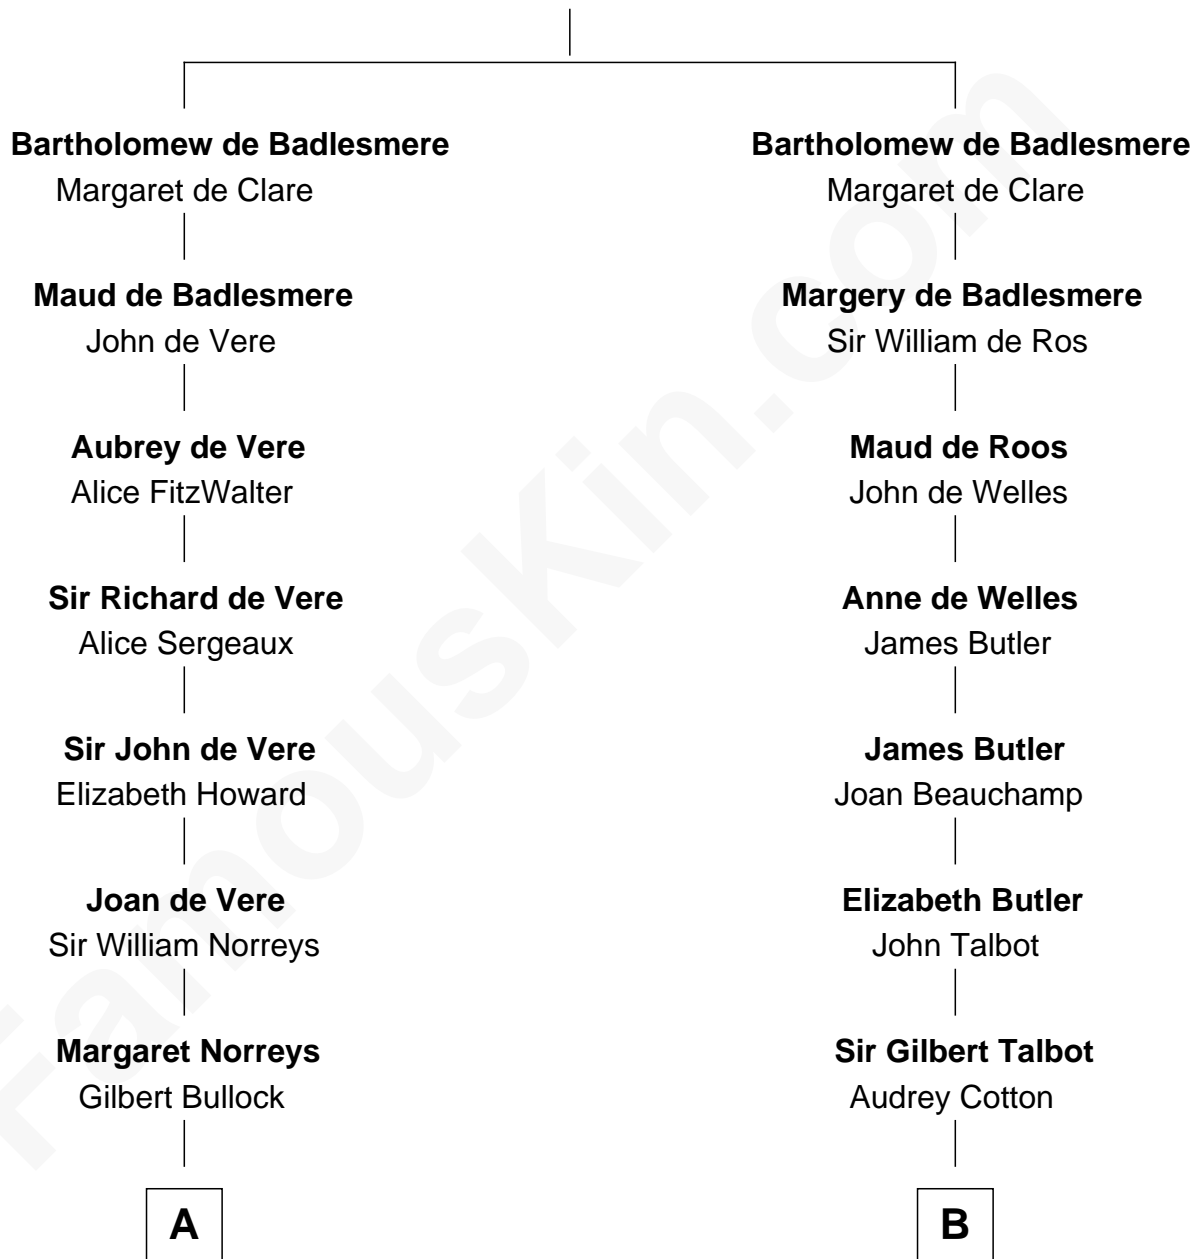

FamousKin.com
Relationship Chart of
George H. W. Bush
41st U.S. President

18th cousin 3 times removed of
Jay Gould
American Railroad "Robber Baron"

Gunselm de Badlesmere

C

Samuel Howard Fay
Susan Montfort Shellman

Harriet Eleanor Fay
Rev. James Smith Bush

Samuel Prescott Bush
Flora Sheldon

Prescott Sheldon Bush
Dorothy Wear Walker

George H. W. Bush
41st U.S. President

D

John Burr Gould
Mary More

Jay Gould
"Robber Baron"

FamousKin.com