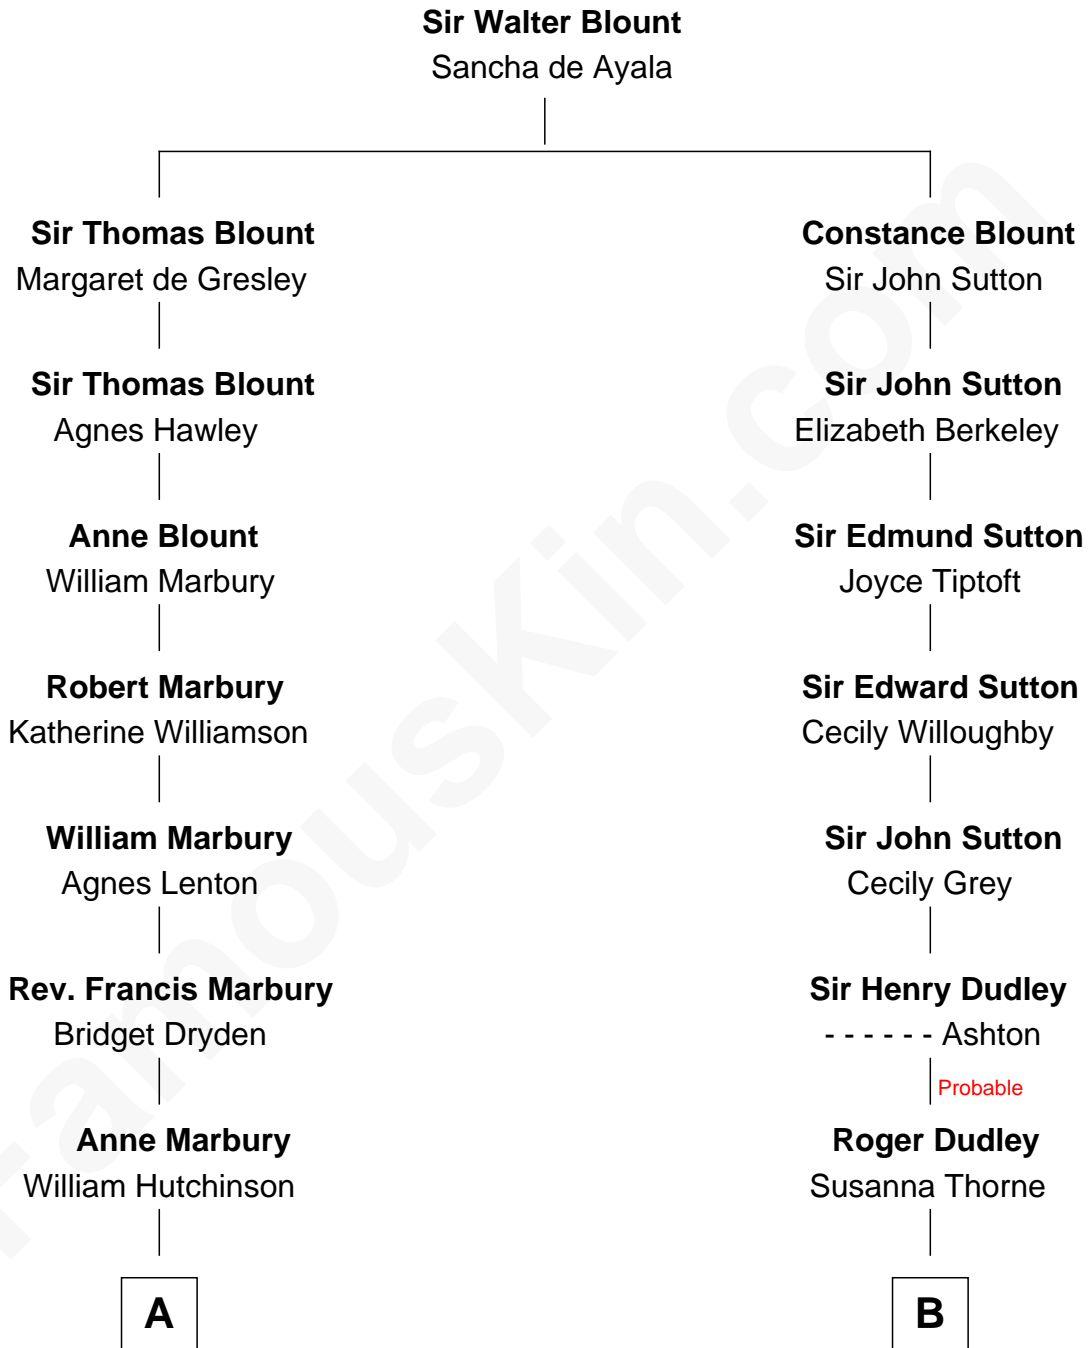

FamousKin.com
Relationship Chart of
George H. W. Bush
41st U.S. President

15th cousin 3 times removed of
William Marsh Rice
Founder of Rice University

C

—
Prescott Sheldon Bush

Dorothy Wear Walker

—
George H. W. Bush

41st U.S. President

FamousKin.com