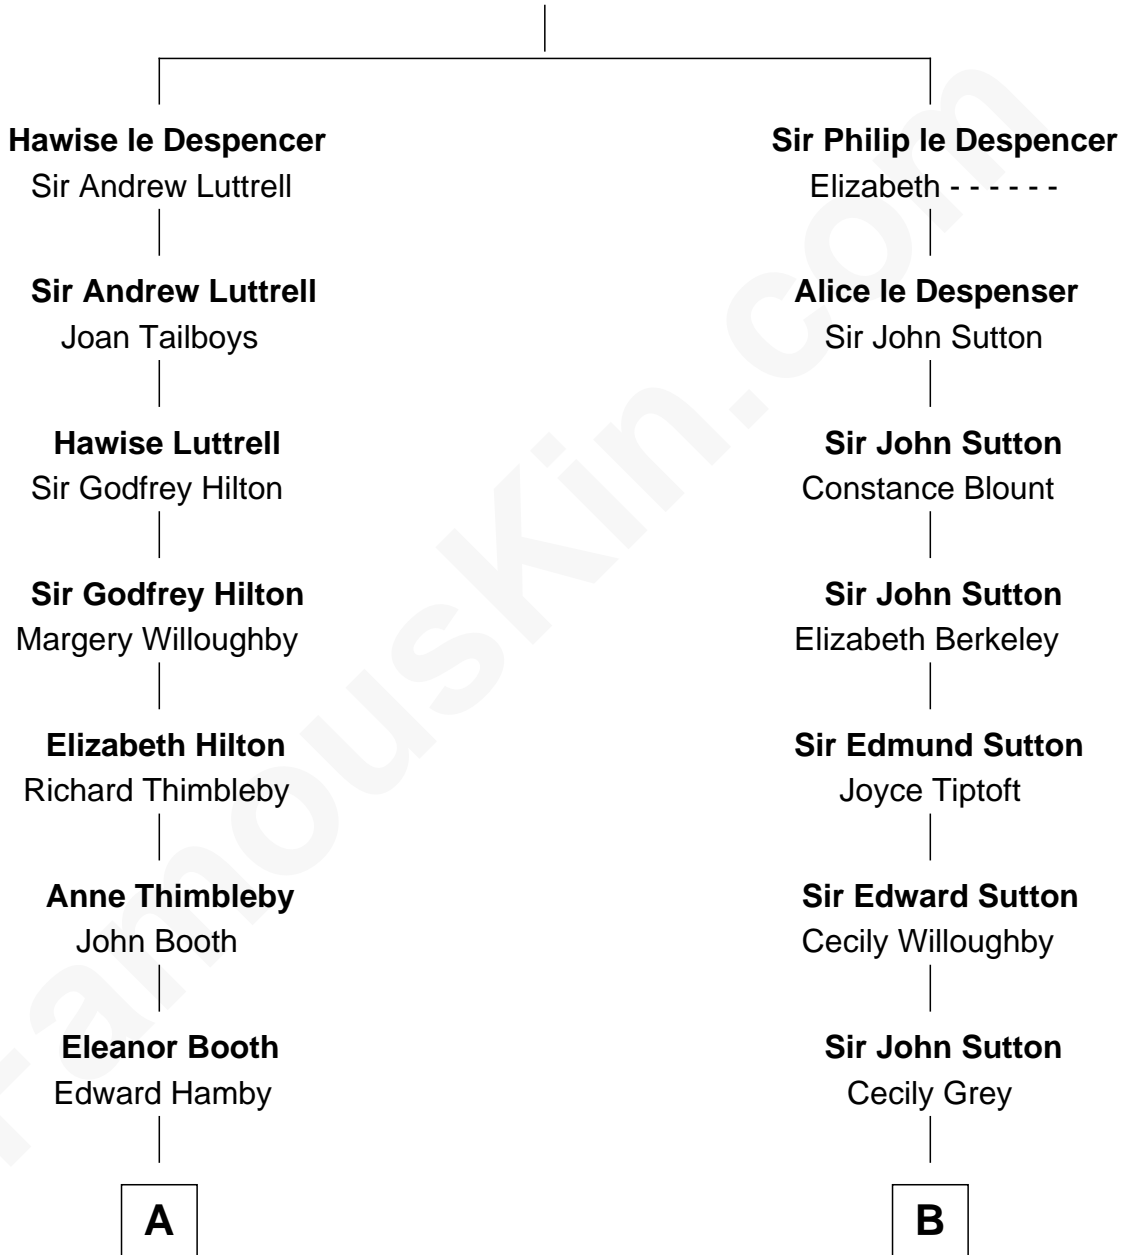

**FamousKin.com**  
**Relationship Chart of**  
**George H. W. Bush**  
*41st U.S. President*

**17th cousin 3 times removed of**  
**William Marsh Rice**  
*Founder of Rice University*

**Sir Philip le Despencer**  
 Joan de Cobham

**C**

—  
**Harriet Eleanor Fay**  
Rev. James Smith Bush

—  
**Samuel Prescott Bush**  
Flora Sheldon

—  
**Prescott Sheldon Bush**  
Dorothy Wear Walker

—  
**George H. W. Bush**  
*41st U.S. President*