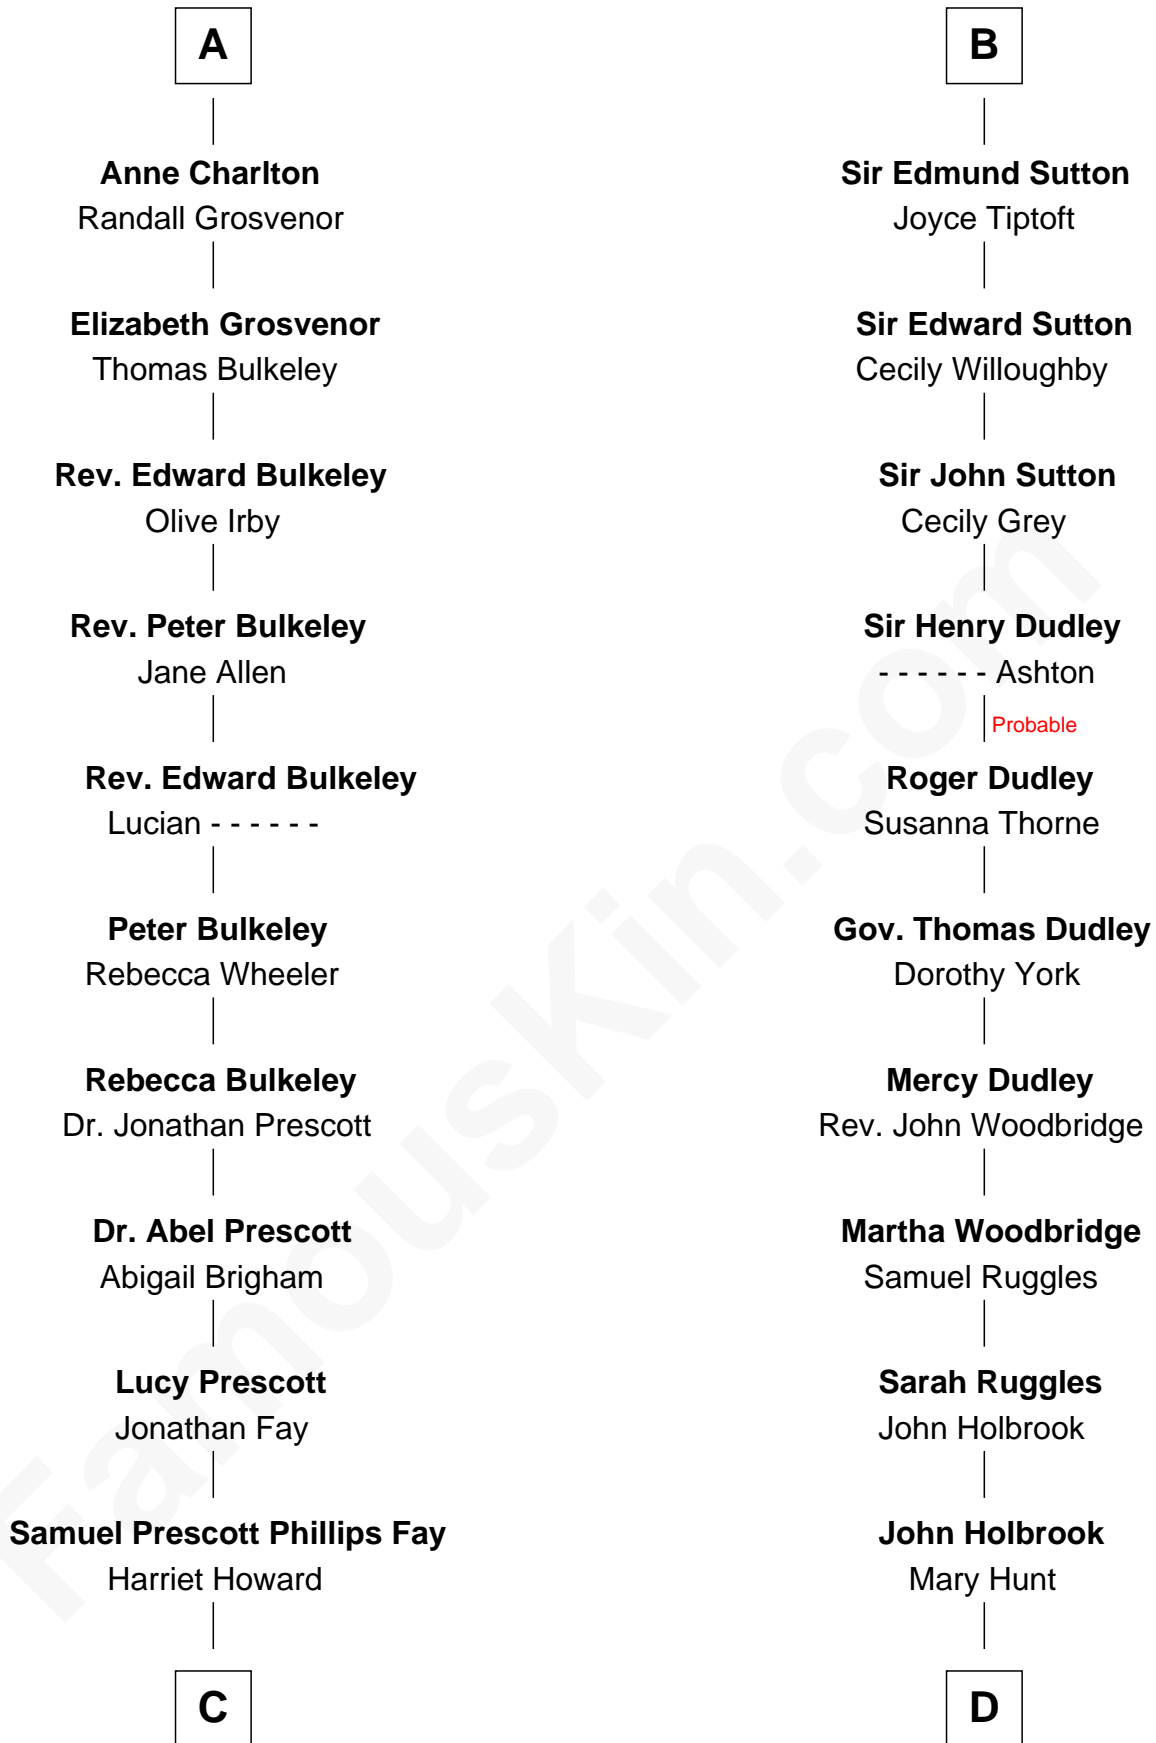

FamousKin.com
Relationship Chart of
George H. W. Bush
41st U.S. President

20th cousin 1 time removed of
William Marsh Rice
Founder of Rice University

C

Samuel Howard Fay
Susan Montfort Shellman

Harriet Eleanor Fay
Rev. James Smith Bush

Samuel Prescott Bush
Flora Sheldon

Prescott Sheldon Bush
Dorothy Wear Walker

George H. W. Bush
41st U.S. President

D

Hannah Holbrook
Urban Bates

Sarah Bates
David Rice

David Rice
Patty Hall

William Marsh Rice
Founder of Rice University