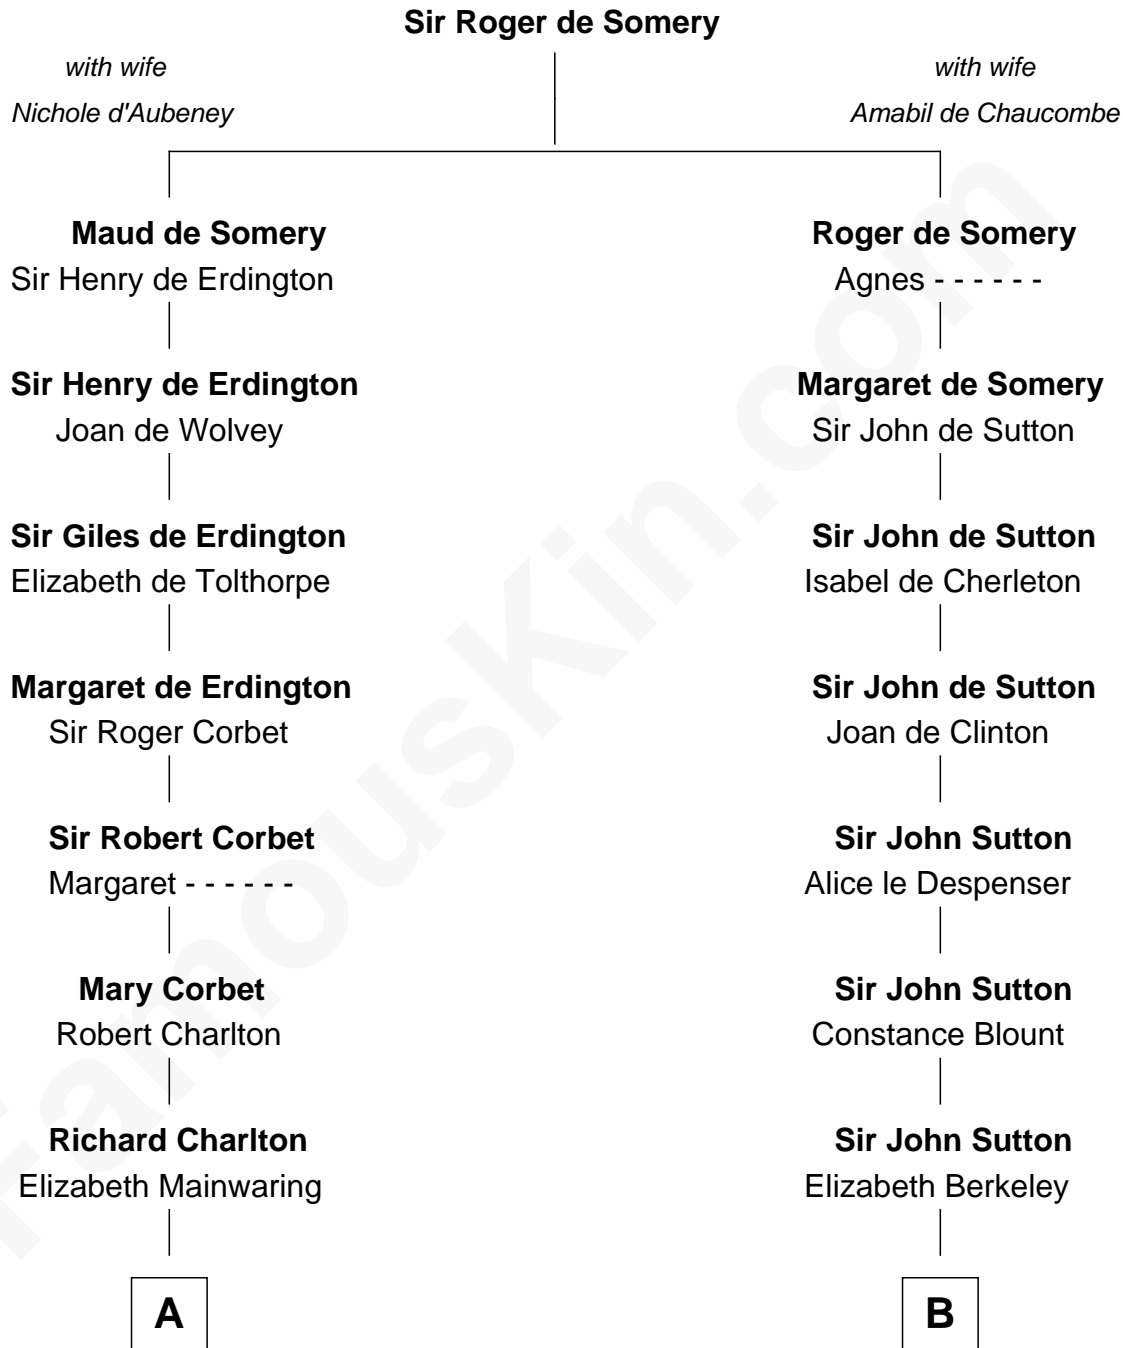

FamousKin.com
Relationship Chart of
George H. W. Bush
41st U.S. President

20th cousin 1 time removed of
William Marsh Rice
Founder of Rice University

C

Samuel Howard Fay
Susan Montfort Shellman

Harriet Eleanor Fay
Rev. James Smith Bush

Samuel Prescott Bush
Flora Sheldon

Prescott Sheldon Bush
Dorothy Wear Walker

George H. W. Bush
41st U.S. President

D

Hannah Holbrook
Urban Bates

Sarah Bates
David Rice

David Rice
Patty Hall

William Marsh Rice
Founder of Rice University