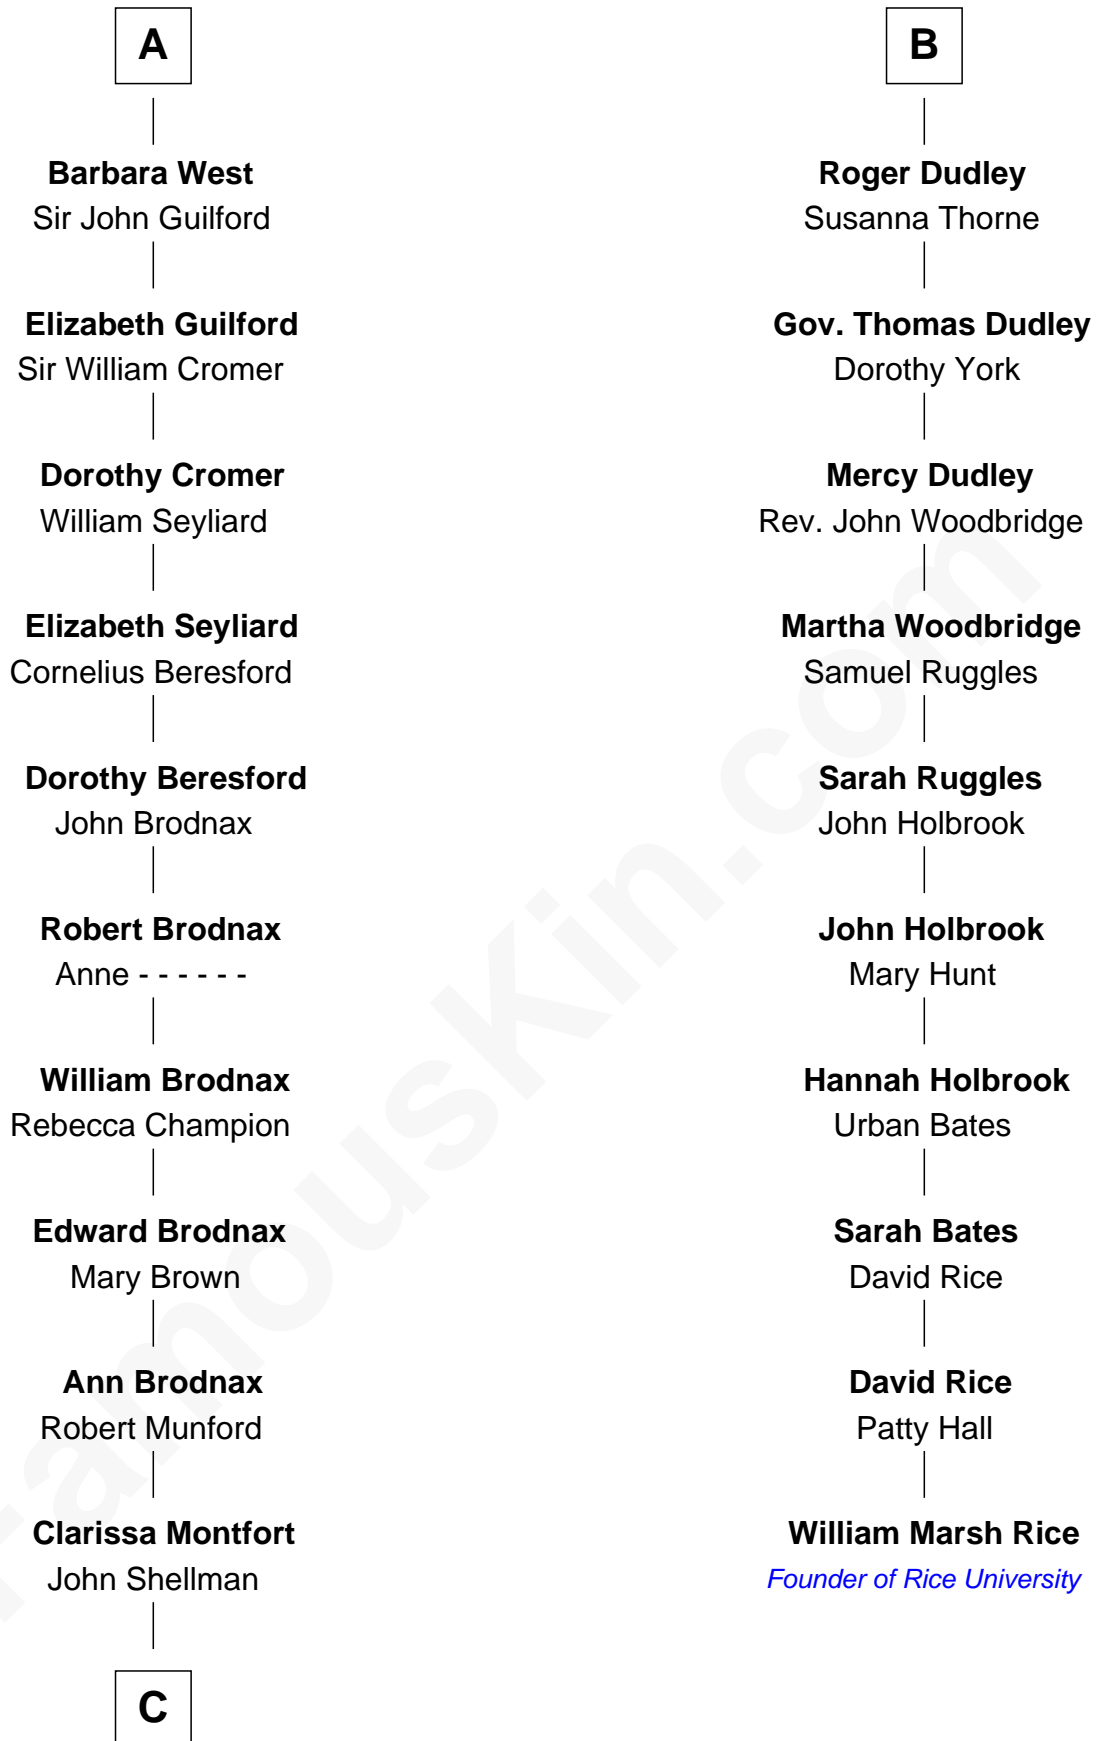

FamousKin.com
Relationship Chart of
George H. W. Bush
41st U.S. President

16th cousin 5 times removed of
William Marsh Rice
Founder of Rice University

C

—
Susan Montfort Shellman

Samuel Howard Fay

—
Harriet Eleanor Fay

Rev. James Smith Bush

—
Samuel Prescott Bush

Flora Sheldon

—
Prescott Sheldon Bush

Dorothy Wear Walker

—
George H. W. Bush

41st U.S. President