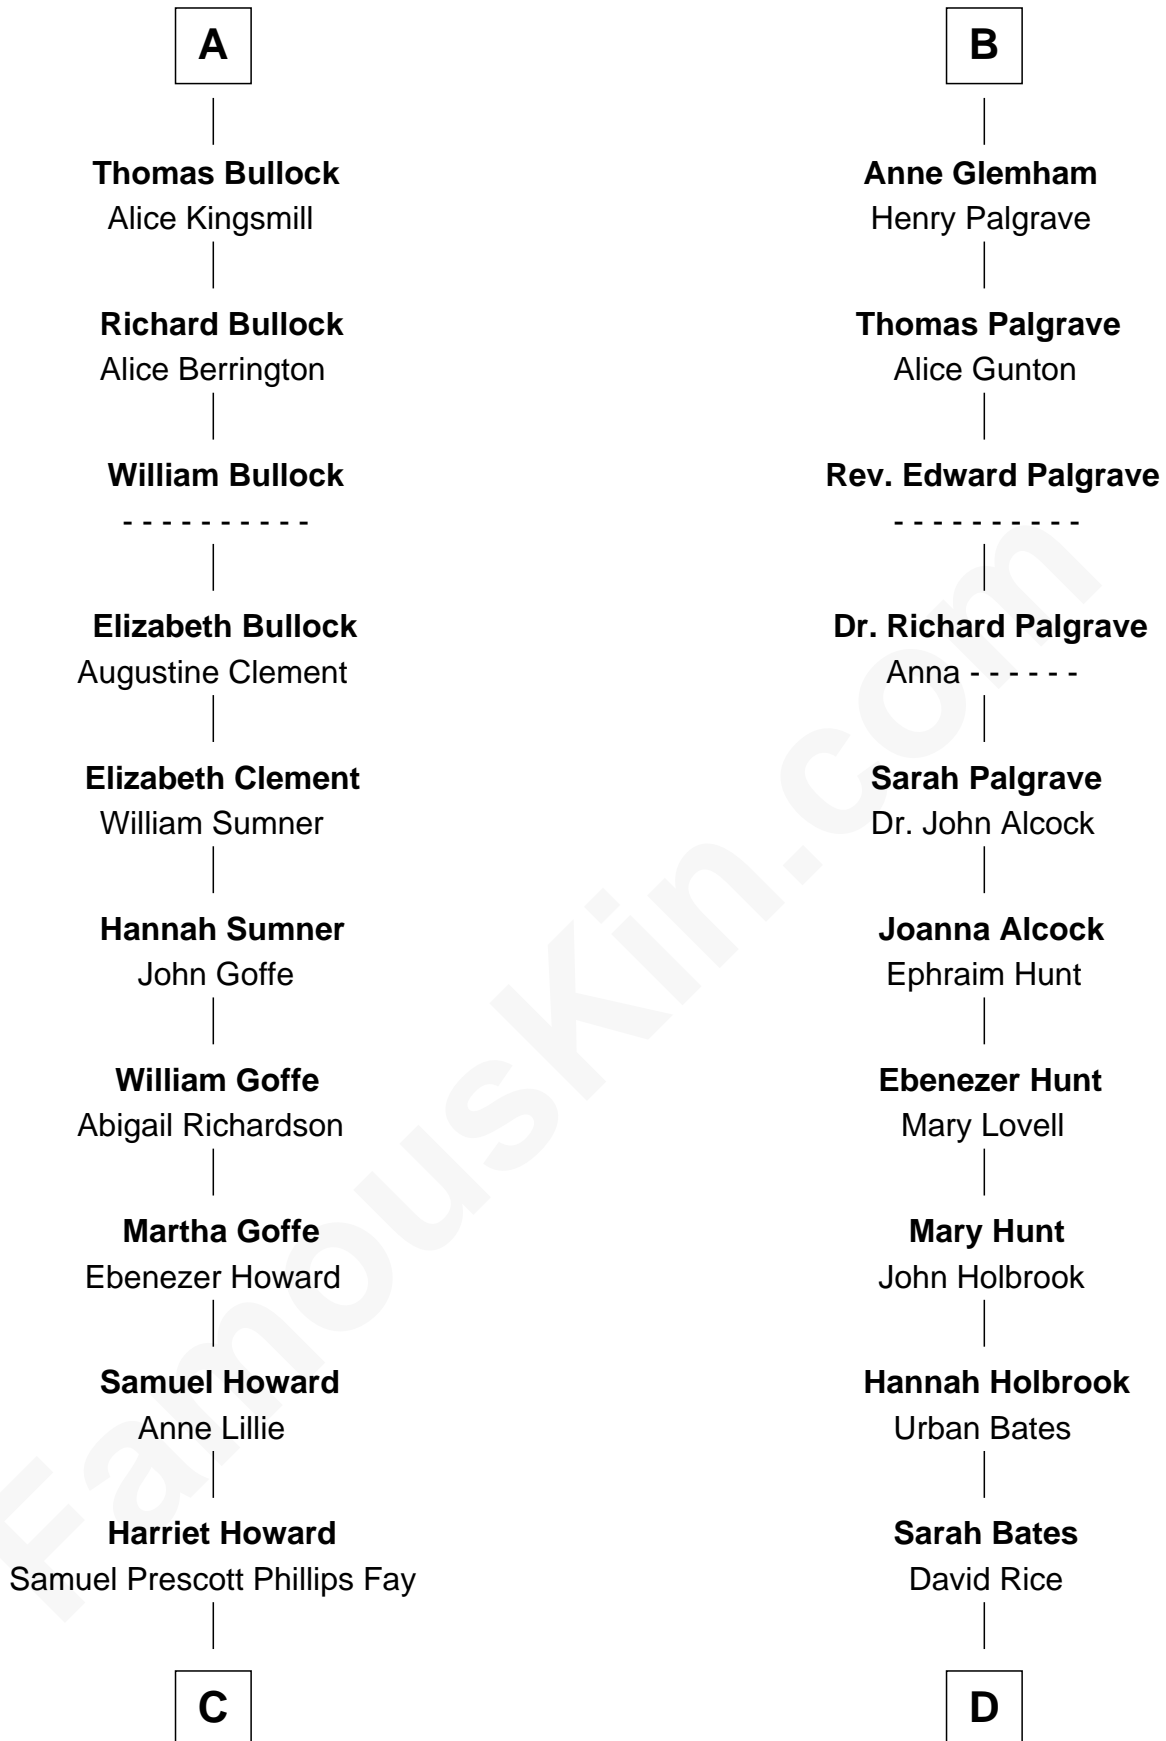

FamousKin.com
Relationship Chart of
George H. W. Bush
41st U.S. President

18th cousin 3 times removed of
William Marsh Rice
Founder of Rice University

C

Samuel Howard Fay
Susan Montfort Shellman

Harriet Eleanor Fay
Rev. James Smith Bush

Samuel Prescott Bush
Flora Sheldon

Prescott Sheldon Bush
Dorothy Wear Walker

George H. W. Bush
41st U.S. President

D

David Rice
Patty Hall

William Marsh Rice
Founder of Rice University

FamousKin.com