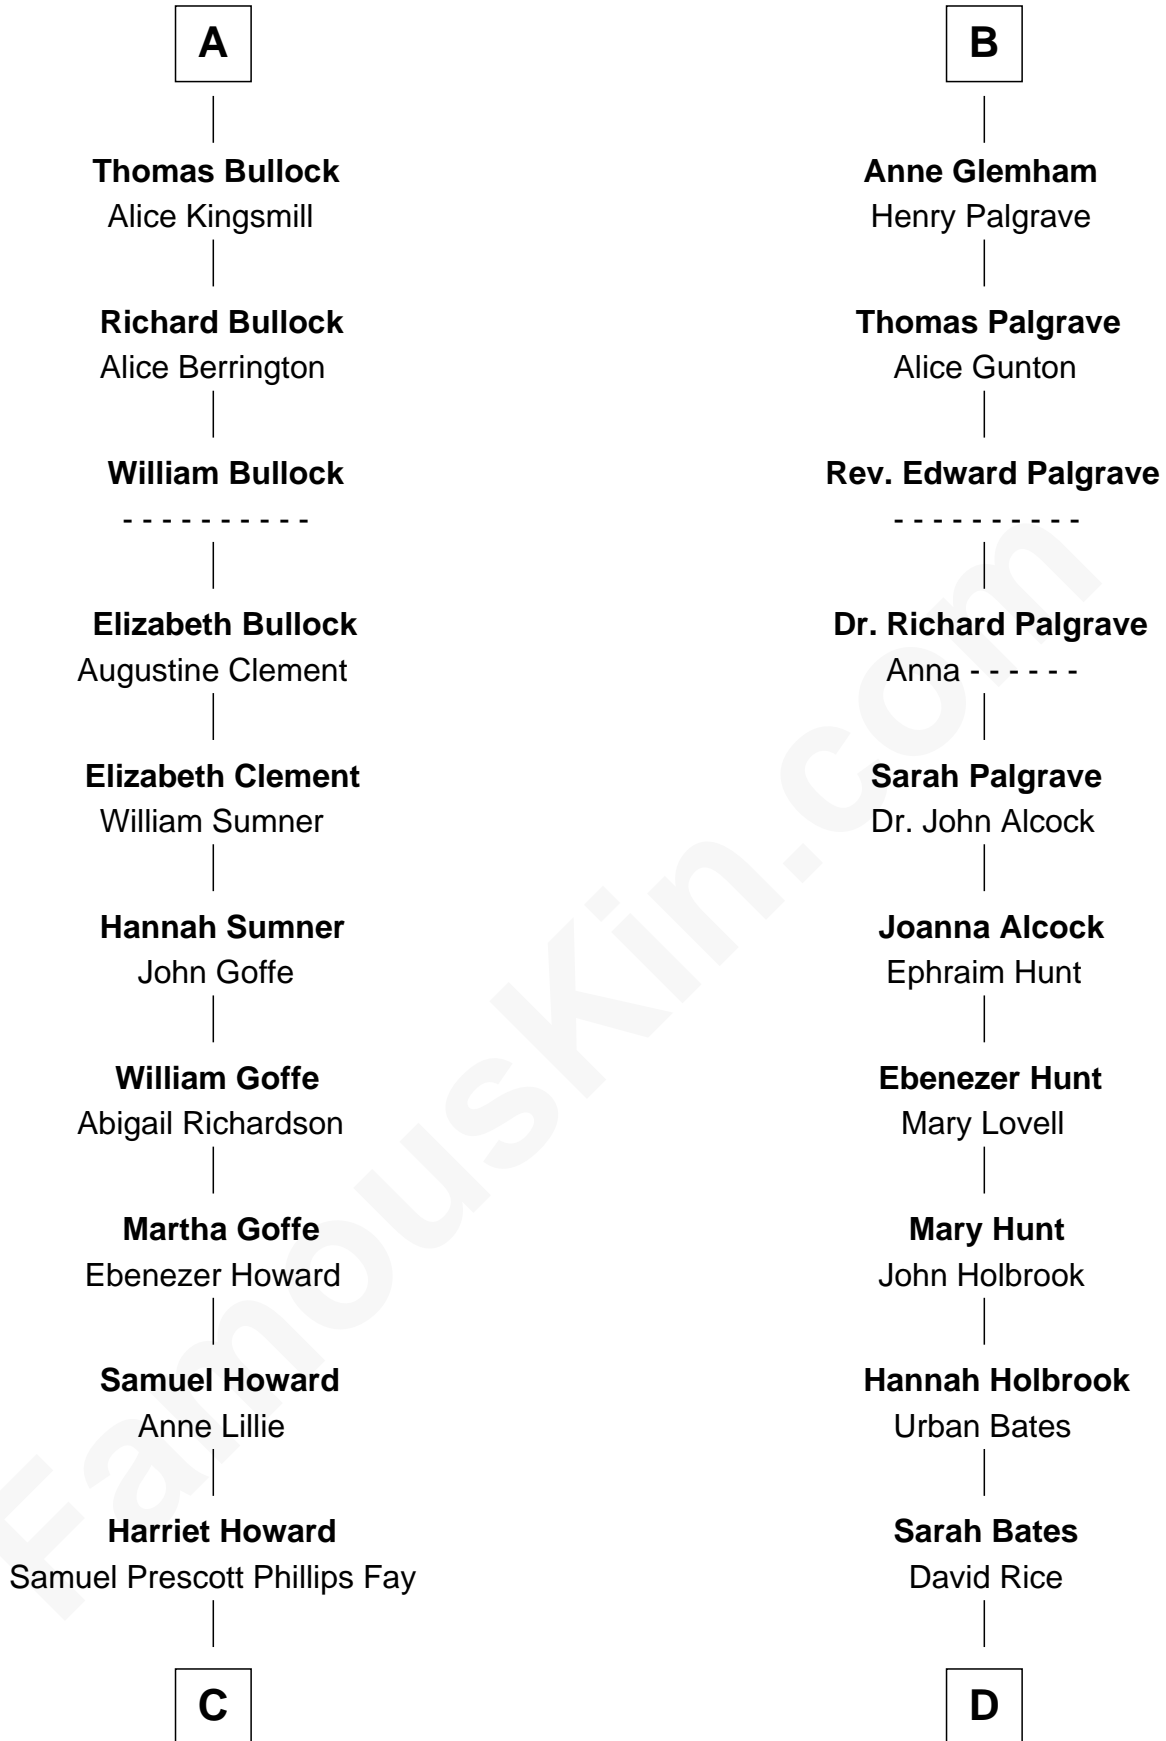

FamousKin.com
Relationship Chart of
George H. W. Bush
41st U.S. President

18th cousin 3 times removed of
William Marsh Rice
Founder of Rice University

Gunselm de Badlesmere

C

Samuel Howard Fay
Susan Montfort Shellman

Harriet Eleanor Fay
Rev. James Smith Bush

Samuel Prescott Bush
Flora Sheldon

Prescott Sheldon Bush
Dorothy Wear Walker

George H. W. Bush
41st U.S. President

D

David Rice
Patty Hall

William Marsh Rice
Founder of Rice University