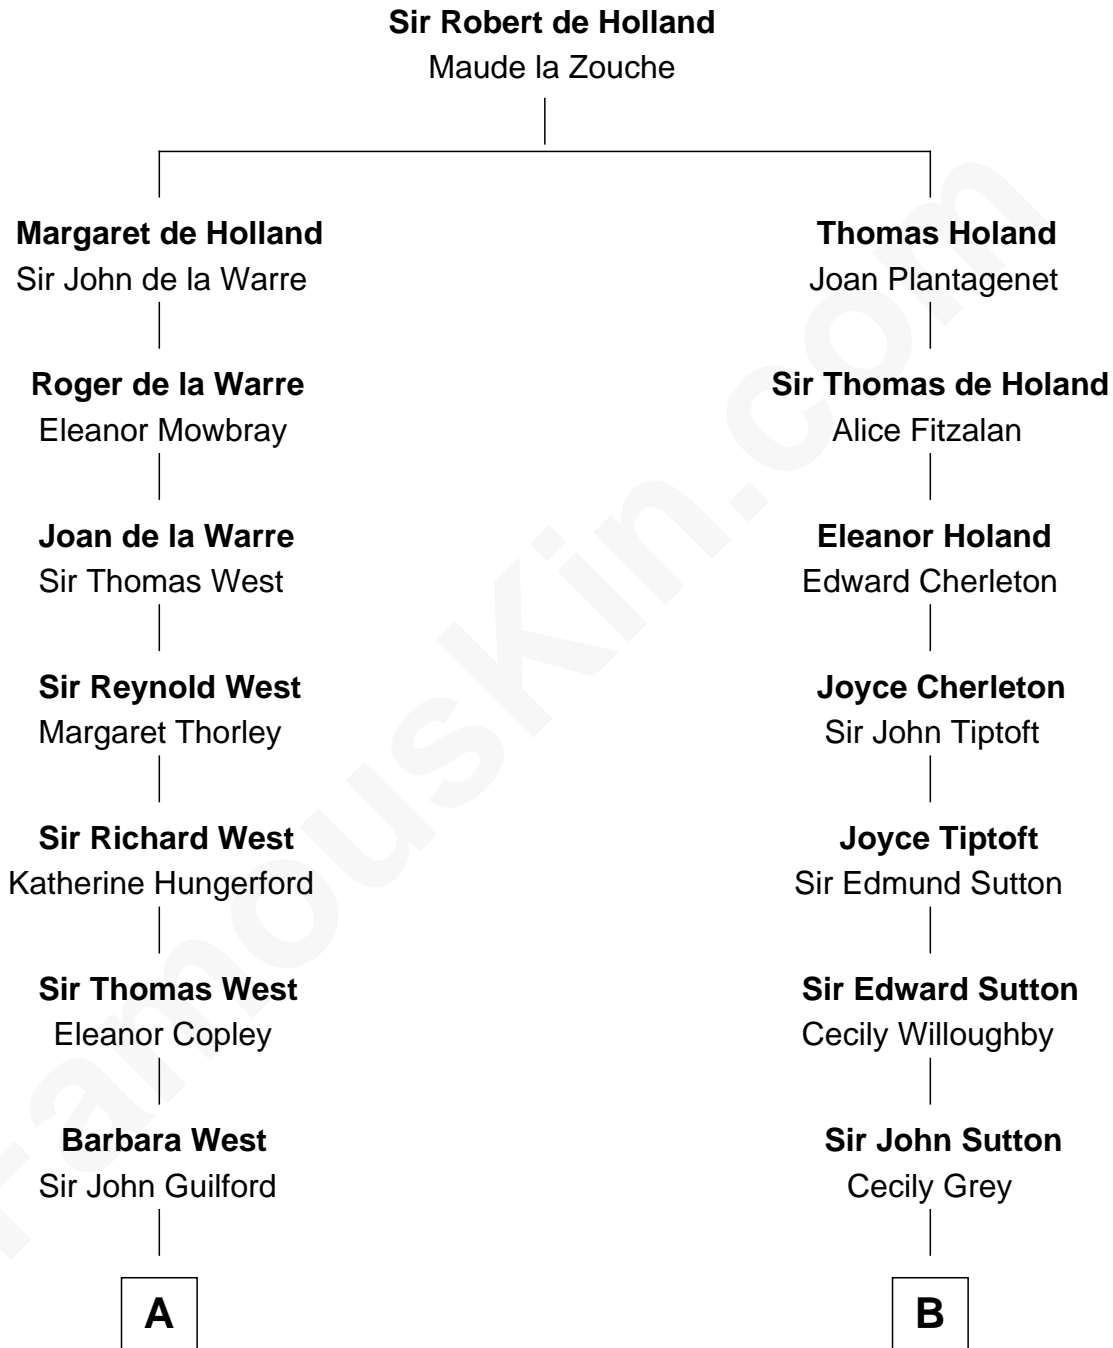

**FamousKin.com**  
**Relationship Chart of**  
**George H. W. Bush**  
*41st U.S. President*

**17th cousin 3 times removed of**  
**William Marsh Rice**  
*Founder of Rice University*

**C**

—  
**Harriet Eleanor Fay**  
Rev. James Smith Bush

—  
**Samuel Prescott Bush**  
Flora Sheldon

—  
**Prescott Sheldon Bush**  
Dorothy Wear Walker

—  
**George H. W. Bush**  
*41st U.S. President*

FamousKin.com