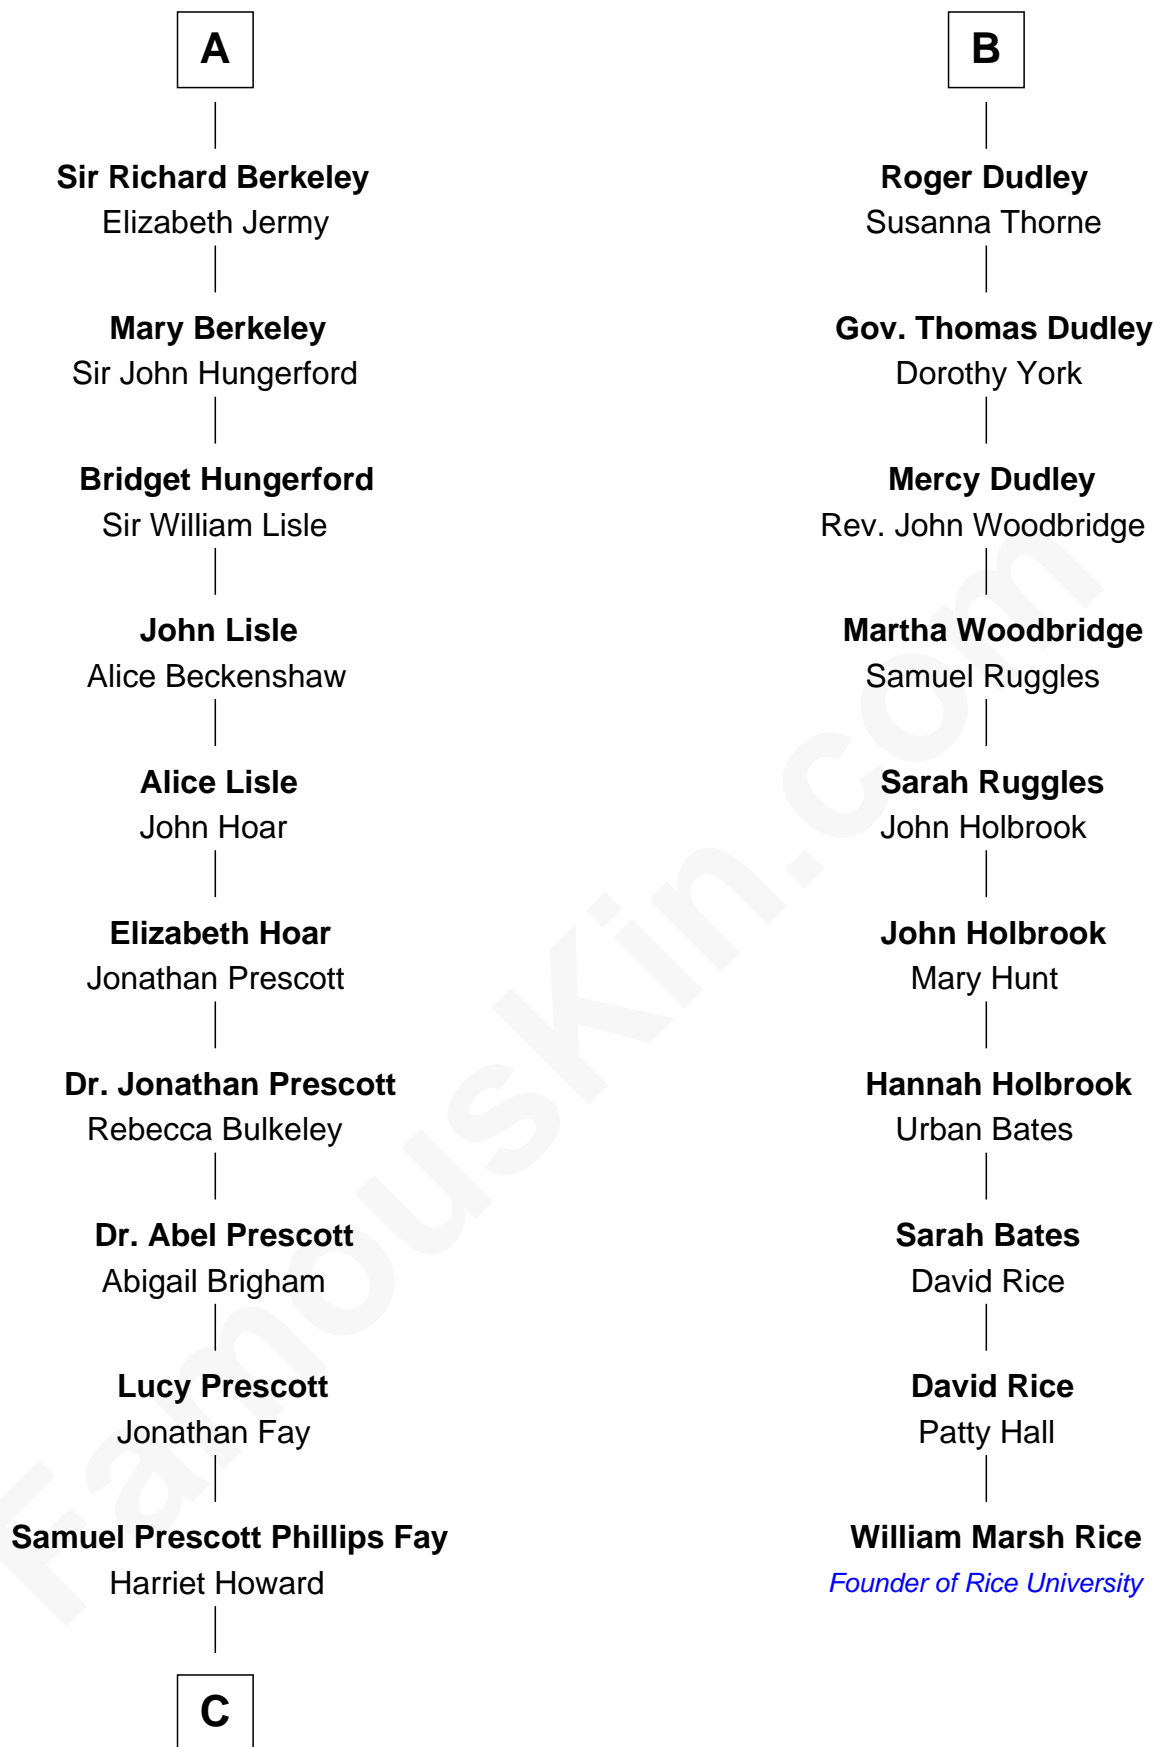

**FamousKin.com**  
**Relationship Chart of**  
**George H. W. Bush**  
*41st U.S. President*

**16th cousin 5 times removed of**  
**William Marsh Rice**  
*Founder of Rice University*

**Sir Maurice de Berkeley**  
 Eve la Zouche

**C**

—  
**Samuel Howard Fay**  
Susan Montfort Shellman

—  
**Harriet Eleanor Fay**  
Rev. James Smith Bush

—  
**Samuel Prescott Bush**  
Flora Sheldon

—  
**Prescott Sheldon Bush**  
Dorothy Wear Walker

—  
**George H. W. Bush**  
*41st U.S. President*

FamousKin.com