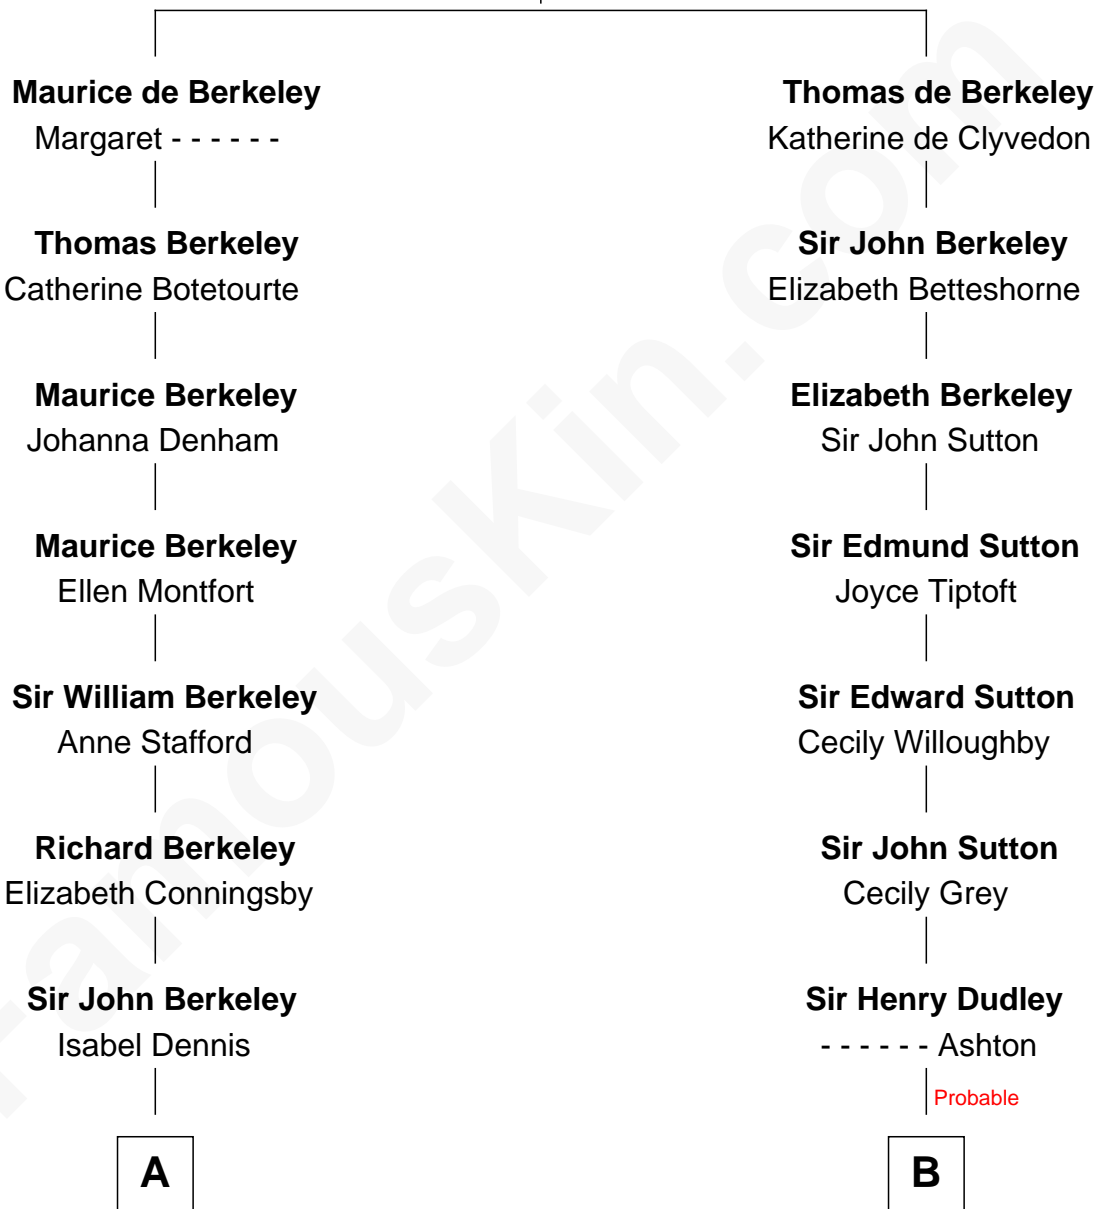

**FamousKin.com**  
**Relationship Chart of**  
**George H. W. Bush**  
*41st U.S. President*

**16th cousin 5 times removed of**  
**William Marsh Rice**  
*Founder of Rice University*

**Sir Maurice de Berkeley**  
 Eve la Zouche

**C**

—  
**Samuel Howard Fay**  
Susan Montfort Shellman

—  
**Harriet Eleanor Fay**  
Rev. James Smith Bush

—  
**Samuel Prescott Bush**  
Flora Sheldon

—  
**Prescott Sheldon Bush**  
Dorothy Wear Walker

—  
**George H. W. Bush**  
*41st U.S. President*

FamousKin.com