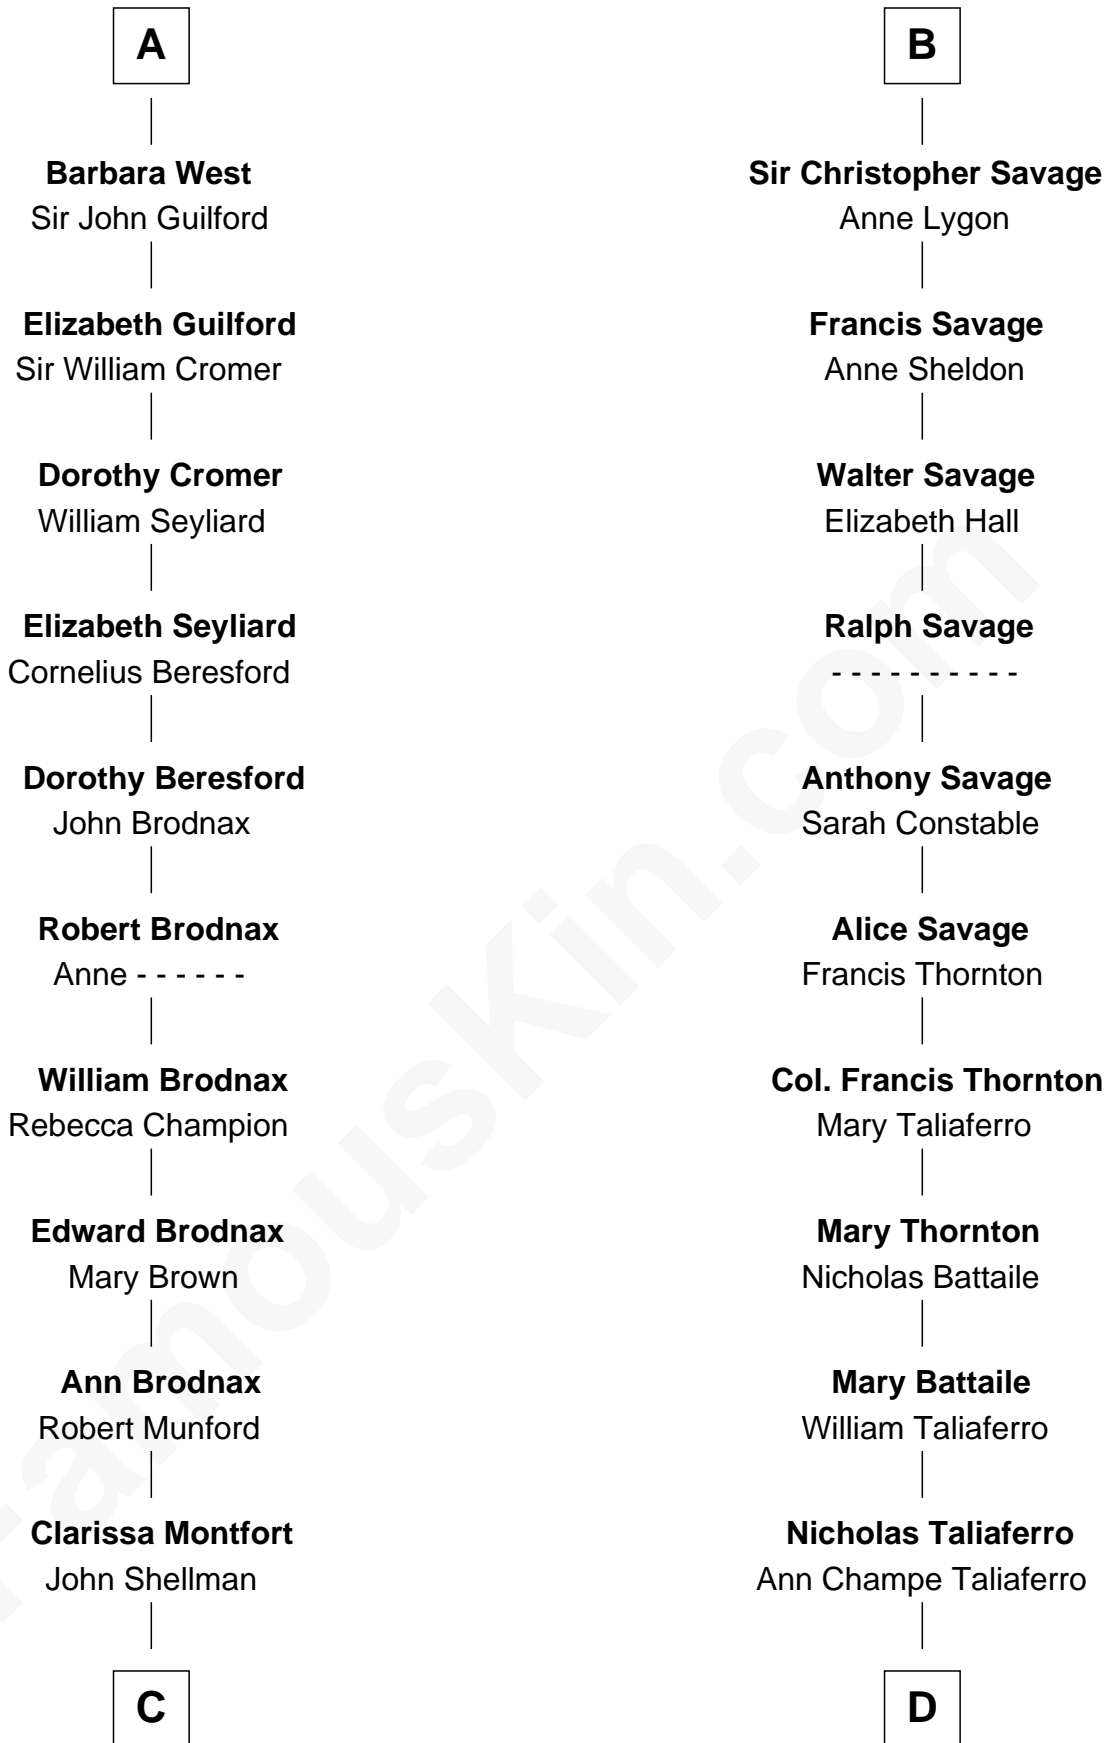

**FamousKin.com**  
**Relationship Chart of**  
**George H. W. Bush**  
*41st U.S. President*

20th cousin 1 time removed of  
**General George C. Marshall**  
*Author of "The Marshall Plan"*

**Sir Patrick de Chaworth**  
 Isabella de Beauchamp

**Maud de Chaworth**  
 Henry Plantagenet

**Joan of Lancaster**  
 John de Mowbray

**Eleanor Mowbray**  
 Roger de la Warre

**Joan de la Warre**  
 Sir Thomas West

**Sir Reynold West**  
 Margaret Thorley

**Sir Richard West**  
 Katherine Hungerford

**Sir Thomas West**  
 Eleanor Copley

**A**

**Maud de Chaworth**  
 Henry Plantagenet

**Eleanor Plantagenet**  
 Richard Fitzalan

**Sir Richard Fitzalan**  
 Elizabeth de Bohun

**Elizabeth Fitzalan**  
 Sir Robert Goushill

**Joan Goushill**  
 Sir Thomas Stanley

**Katherine Stanley**  
 Sir John Savage

**Sir Christopher Savage**  
 Anne Stanley

**B**

**C**

**Susan Montfort Shellman**