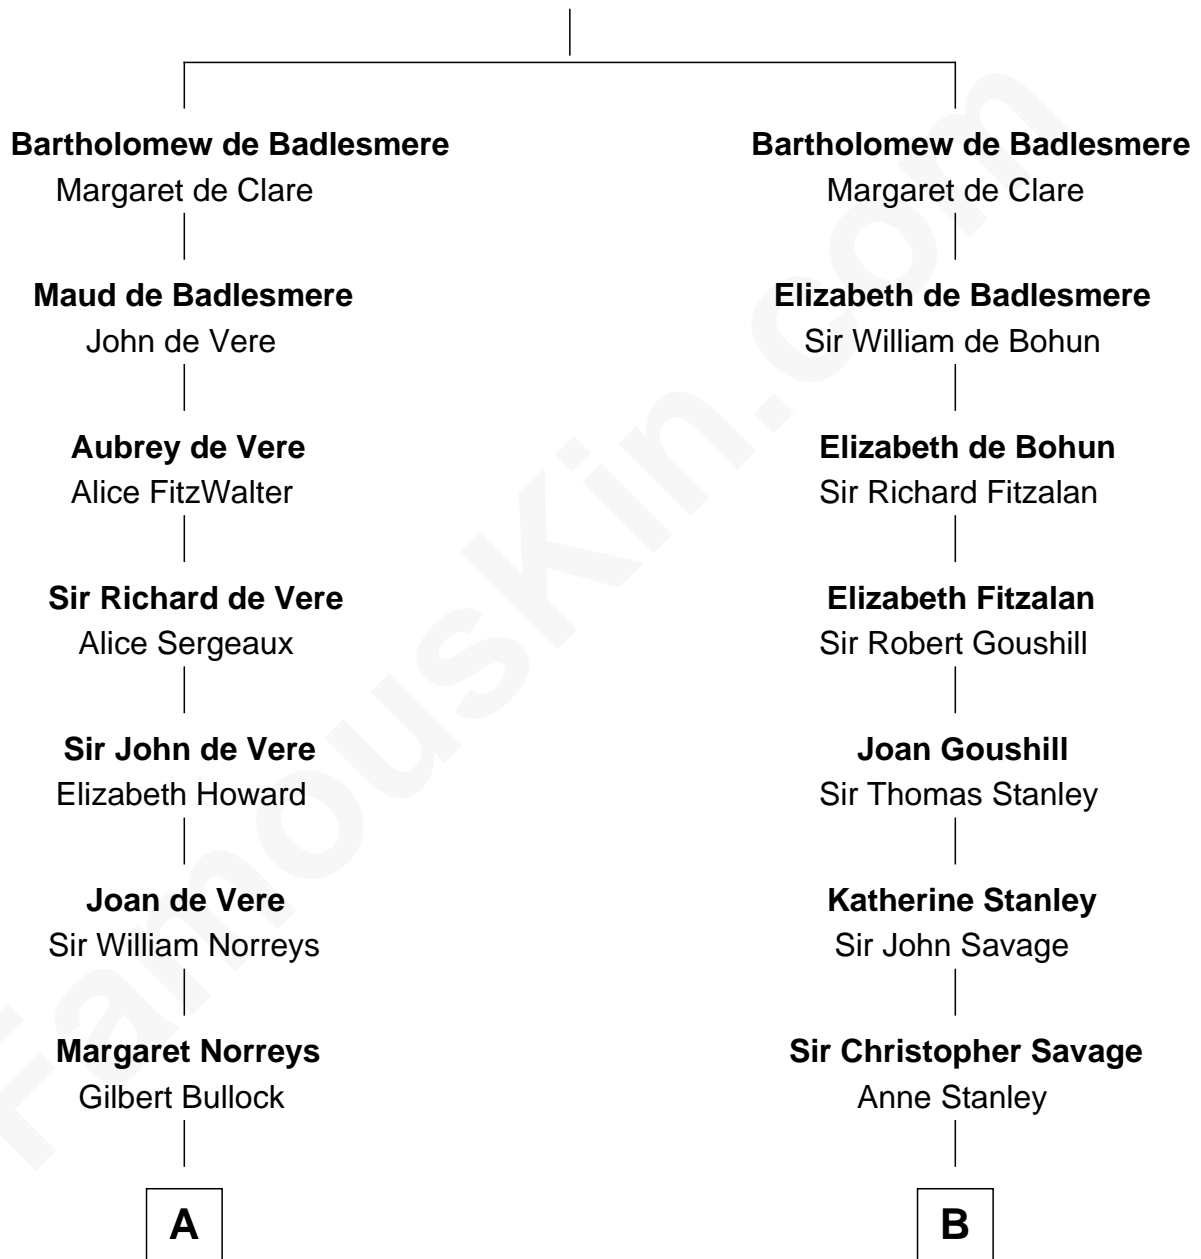

FamousKin.com
Relationship Chart of
George H. W. Bush
41st U.S. President

20th cousin 1 time removed of
General George C. Marshall
Author of "The Marshall Plan"

Gunselm de Badlesmere

C

Samuel Howard Fay
Susan Montfort Shellman

Harriet Eleanor Fay
Rev. James Smith Bush

Samuel Prescott Bush
Flora Sheldon

Prescott Sheldon Bush
Dorothy Wear Walker

George H. W. Bush
41st U.S. President

D

Matilda Battaile Taliaferro
Martin Marshall

William Champe Marshall
Susan Myers

George Catlett Marshall
Laura Emily Bradford

General George C. Marshall
U.S. Army - World War II