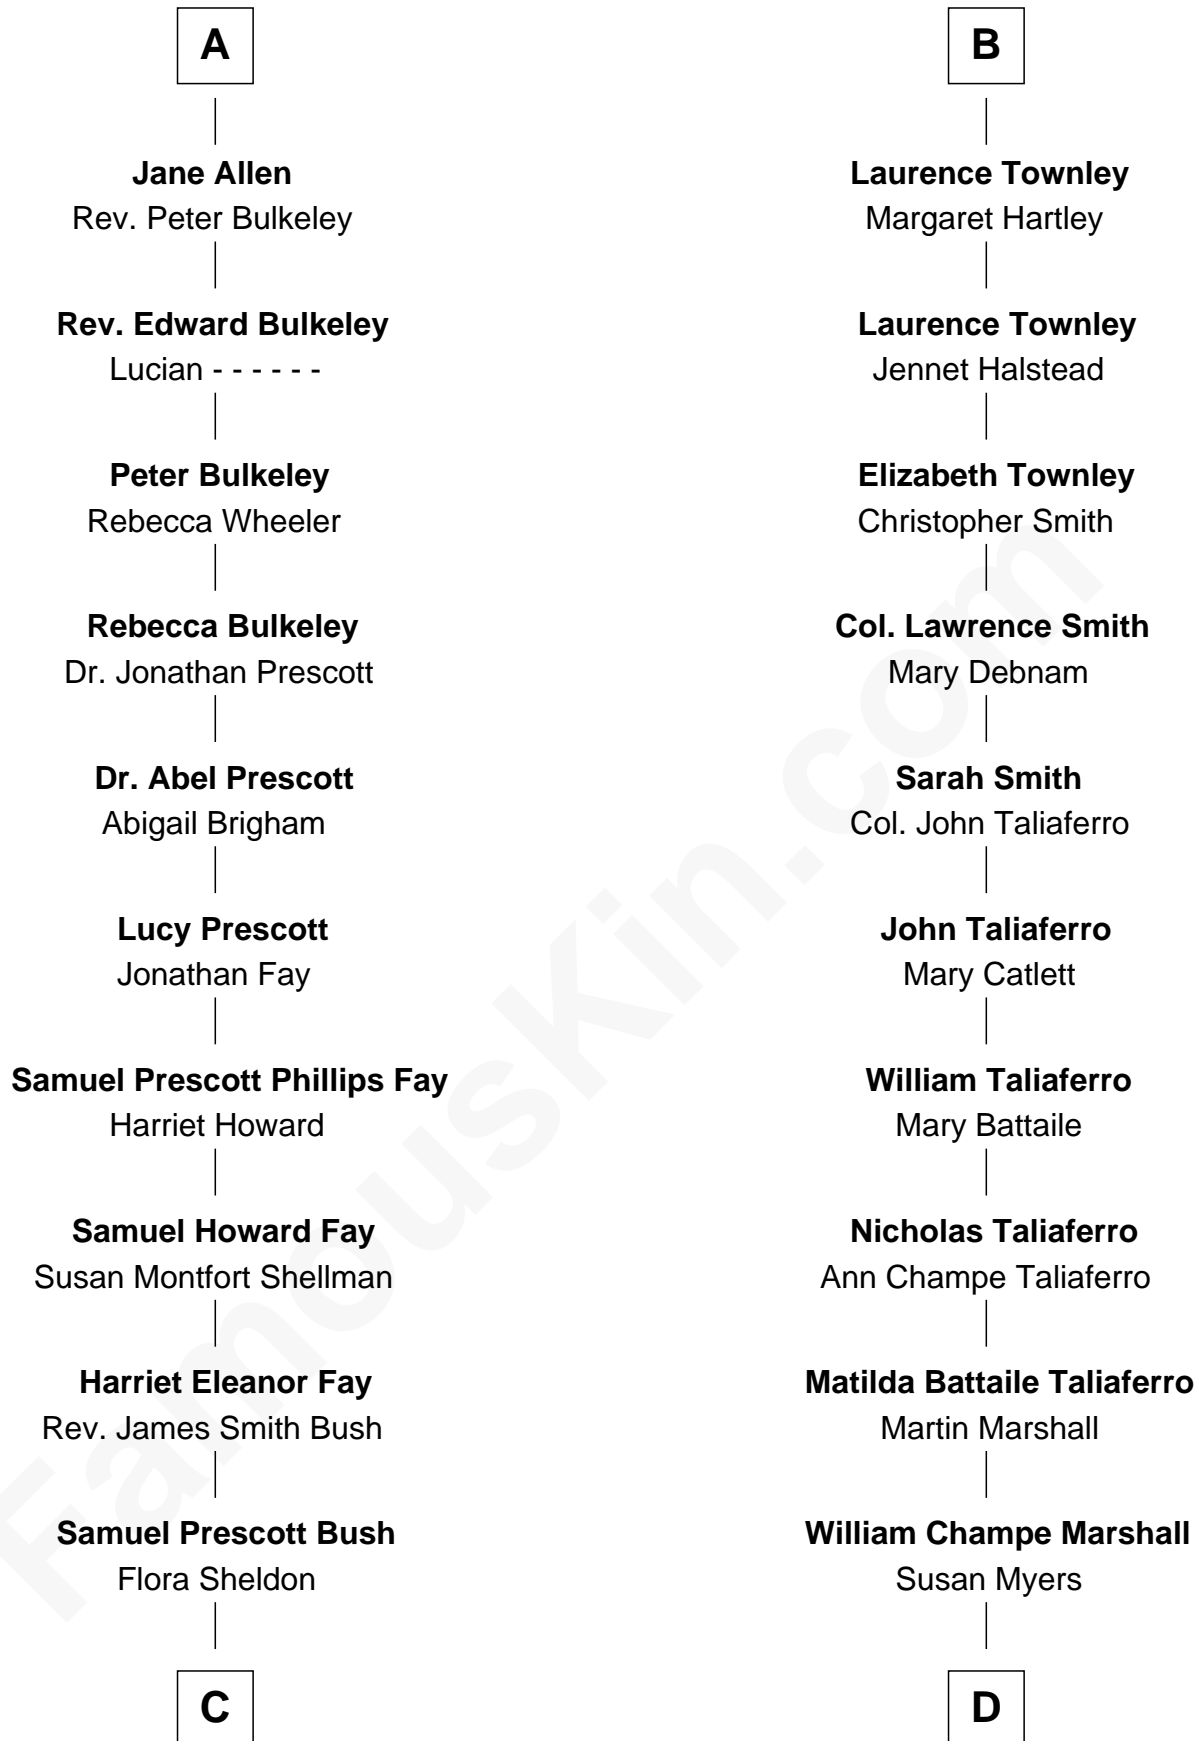

FamousKin.com
Relationship Chart of
George H. W. Bush
41st U.S. President

18th cousin of
General George C. Marshall
Author of "The Marshall Plan"

C

Prescott Sheldon Bush

Dorothy Wear Walker

George H. W. Bush

41st U.S. President

D

George Catlett Marshall

Laura Emily Bradford

General George C. Marshall

U.S. Army - World War II

FamousKin.com