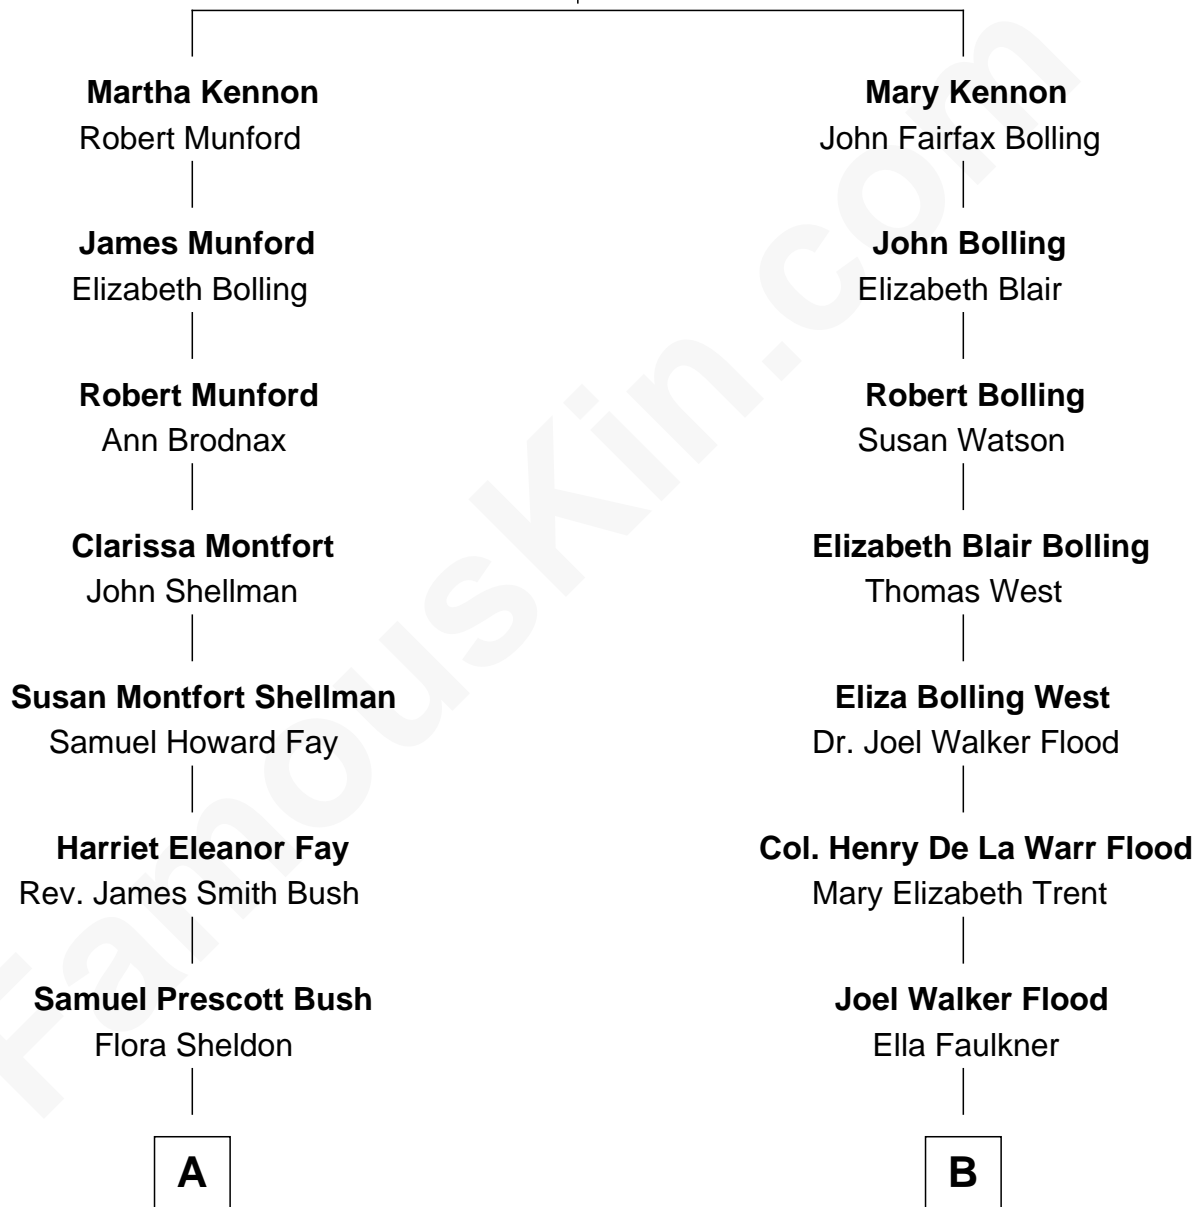

FamousKin.com Relationship Chart of

George H. W. Bush

41st U.S. President

8th cousin of

Harry F. Byrd

50th Governor of Virginia

Richard Kennon
Elizabeth Worsham

A

Prescott Sheldon Bush

Dorothy Wear Walker

George H. W. Bush

41st U.S. President

B

Eleanor Bolling Flood

Richard Evelyn Byrd

Harry F. Byrd

50th Governor of Virginia

FamousKin.com