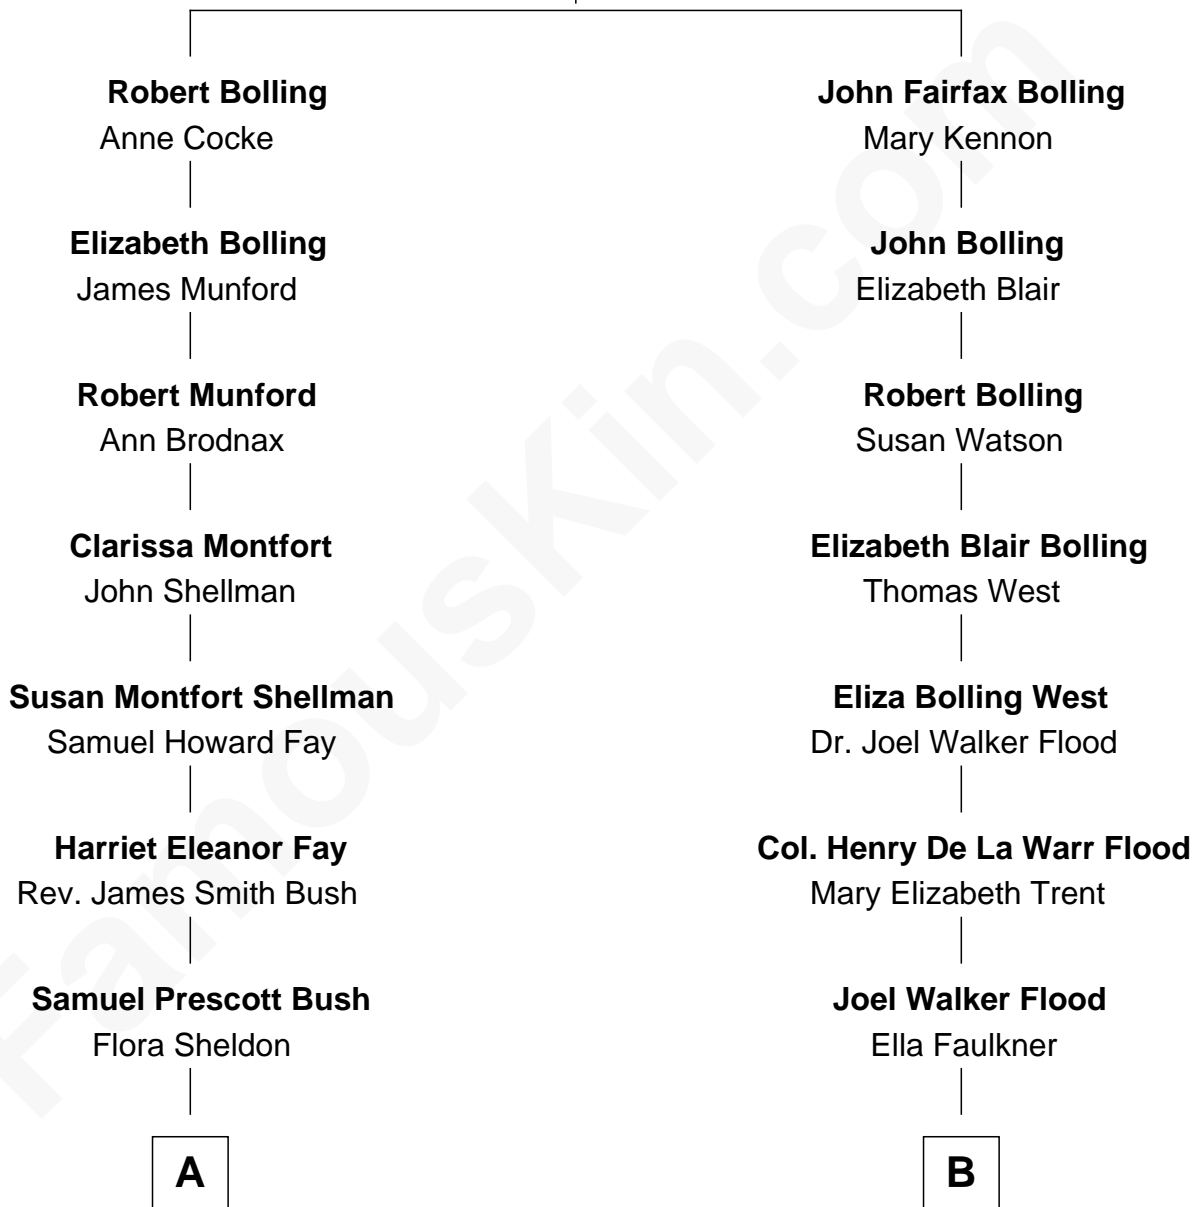

FamousKin.com Relationship Chart of

George H. W. Bush

41st U.S. President

8th cousin of

Harry F. Byrd

50th Governor of Virginia

Col. Robert Bolling

*with wife
Anne Stith*

*with wife
Jane Rolfe*

A

Prescott Sheldon Bush

Dorothy Wear Walker

George H. W. Bush

41st U.S. President

B

Eleanor Bolling Flood