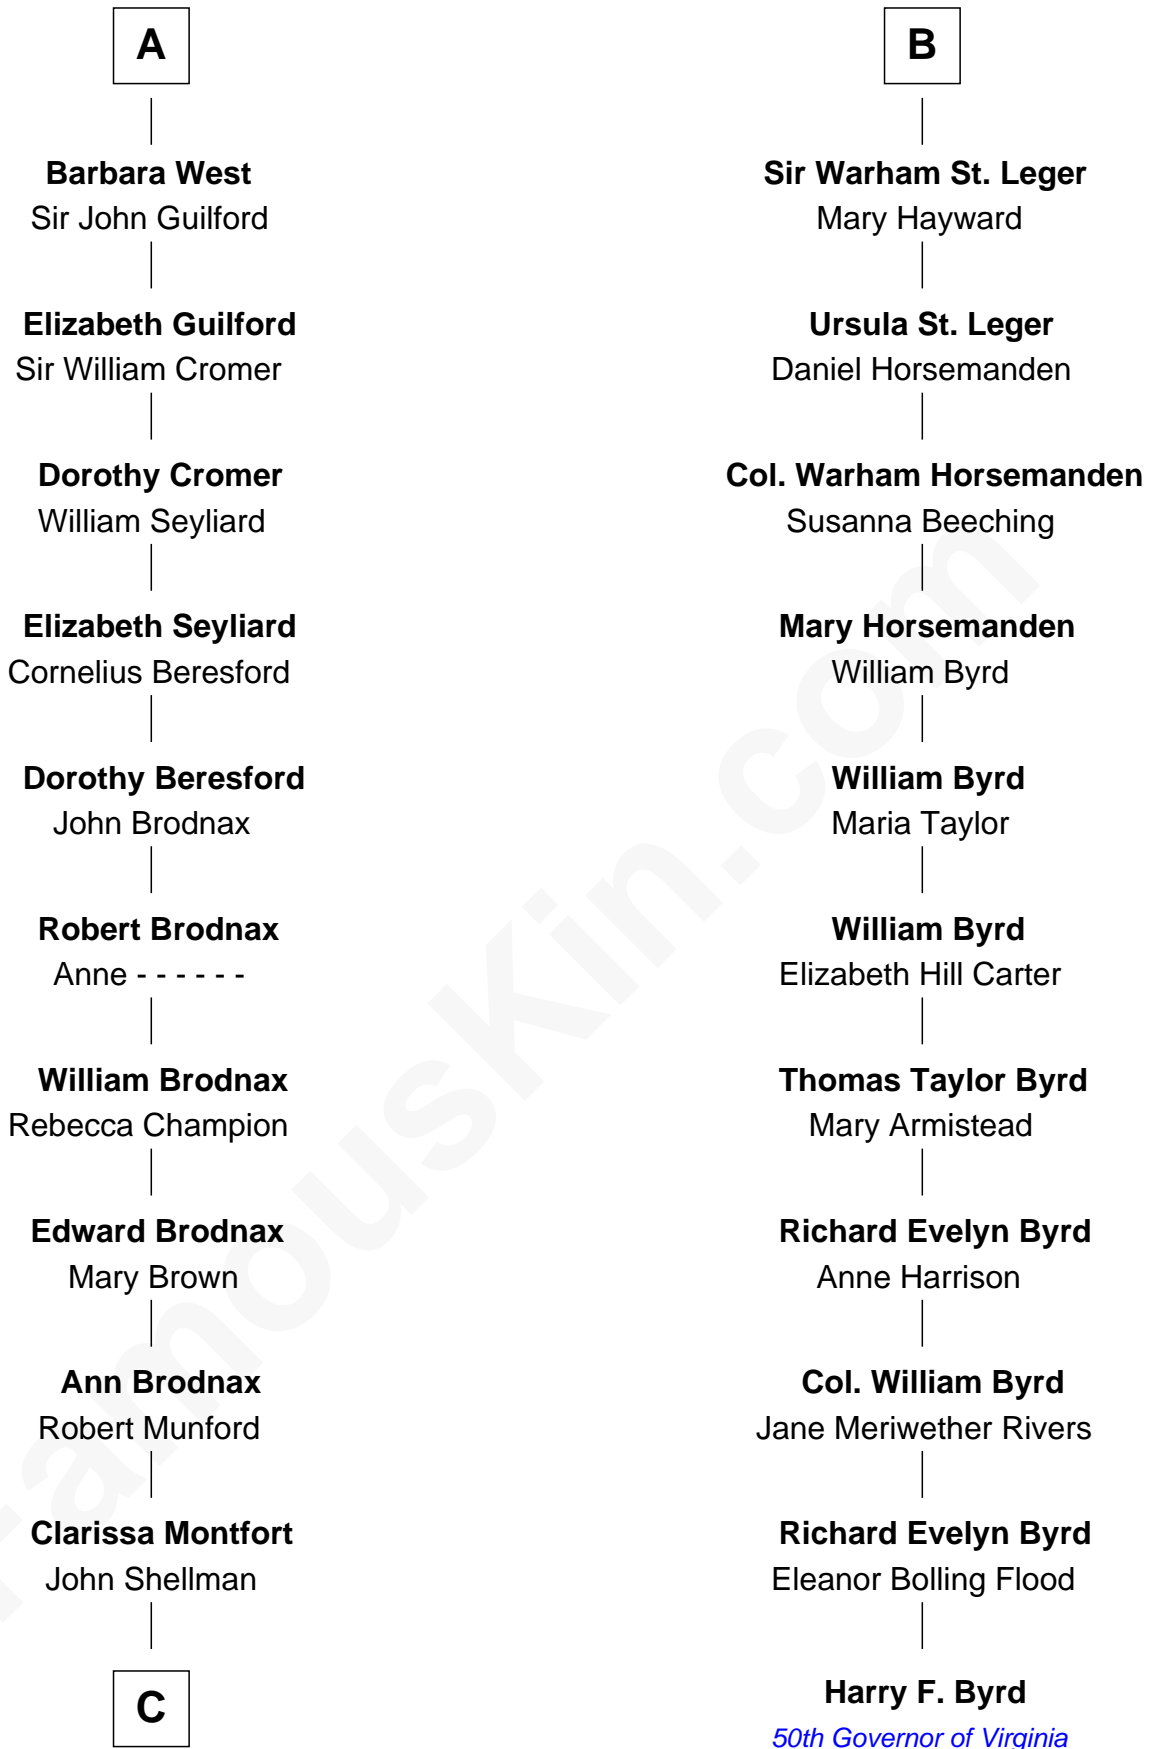

FamousKin.com
Relationship Chart of
George H. W. Bush
41st U.S. President

17th cousin 4 times removed of
Harry F. Byrd
50th Governor of Virginia

C

—
Susan Montfort Shellman

Samuel Howard Fay

—
Harriet Eleanor Fay

Rev. James Smith Bush

—
Samuel Prescott Bush

Flora Sheldon

—
Prescott Sheldon Bush

Dorothy Wear Walker

—
George H. W. Bush

41st U.S. President