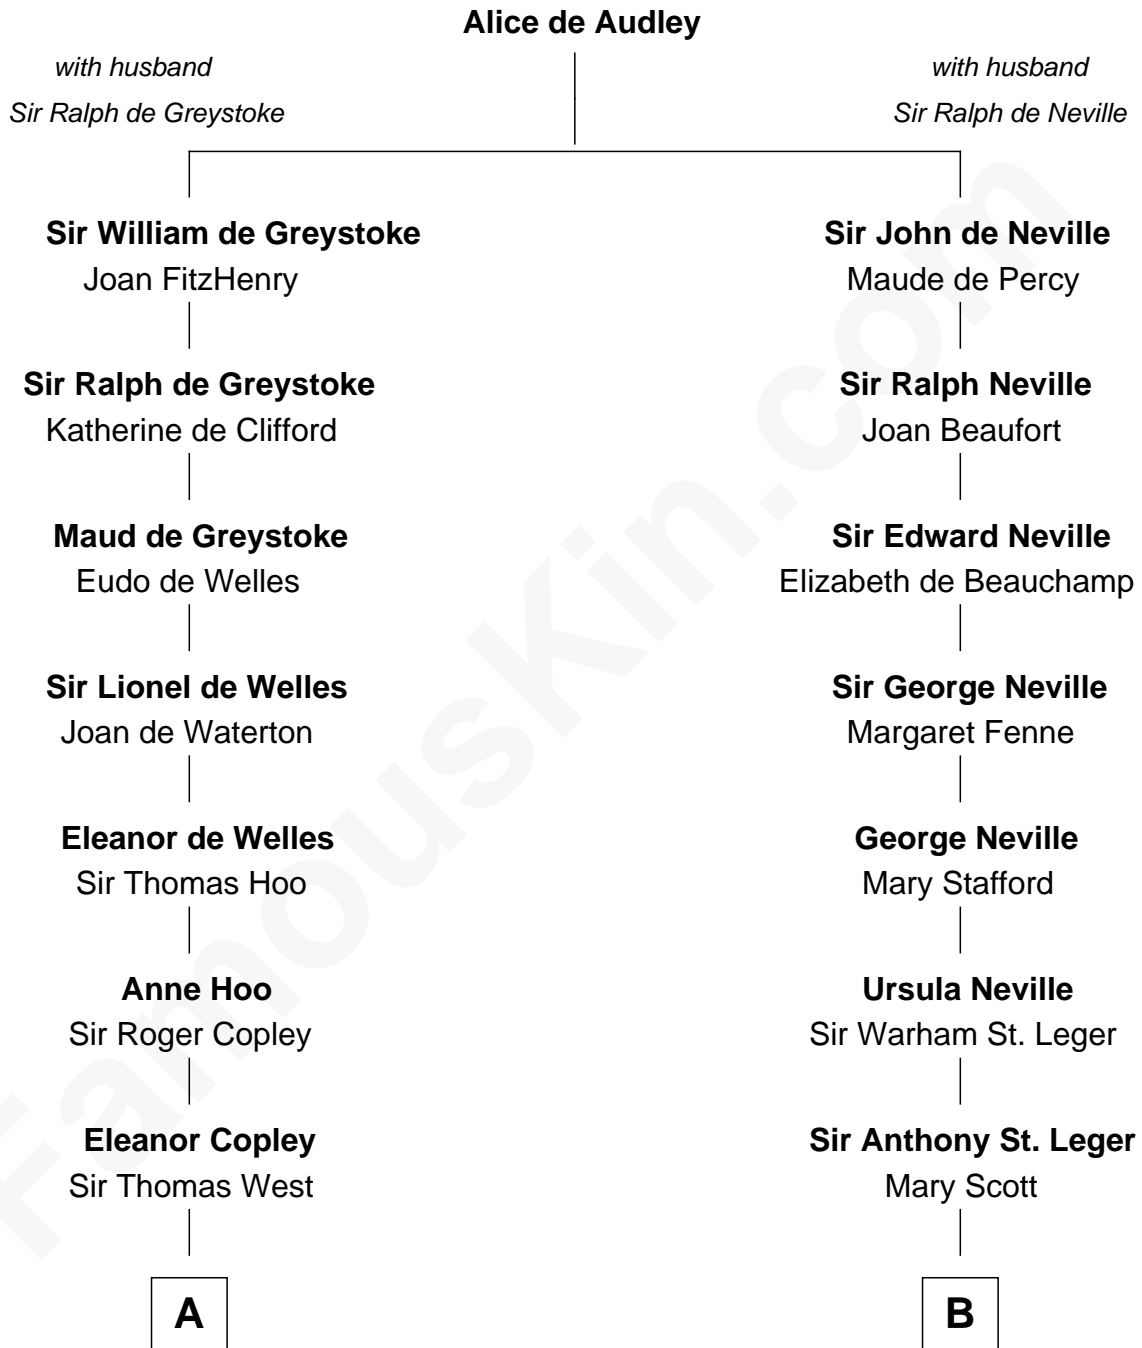

FamousKin.com
Relationship Chart of
George H. W. Bush
41st U.S. President

17th cousin 4 times removed of
Harry F. Byrd
50th Governor of Virginia

C

—
Susan Montfort Shellman

Samuel Howard Fay

—
Harriet Eleanor Fay

Rev. James Smith Bush

—
Samuel Prescott Bush

Flora Sheldon

—
Prescott Sheldon Bush

Dorothy Wear Walker

—
George H. W. Bush

41st U.S. President