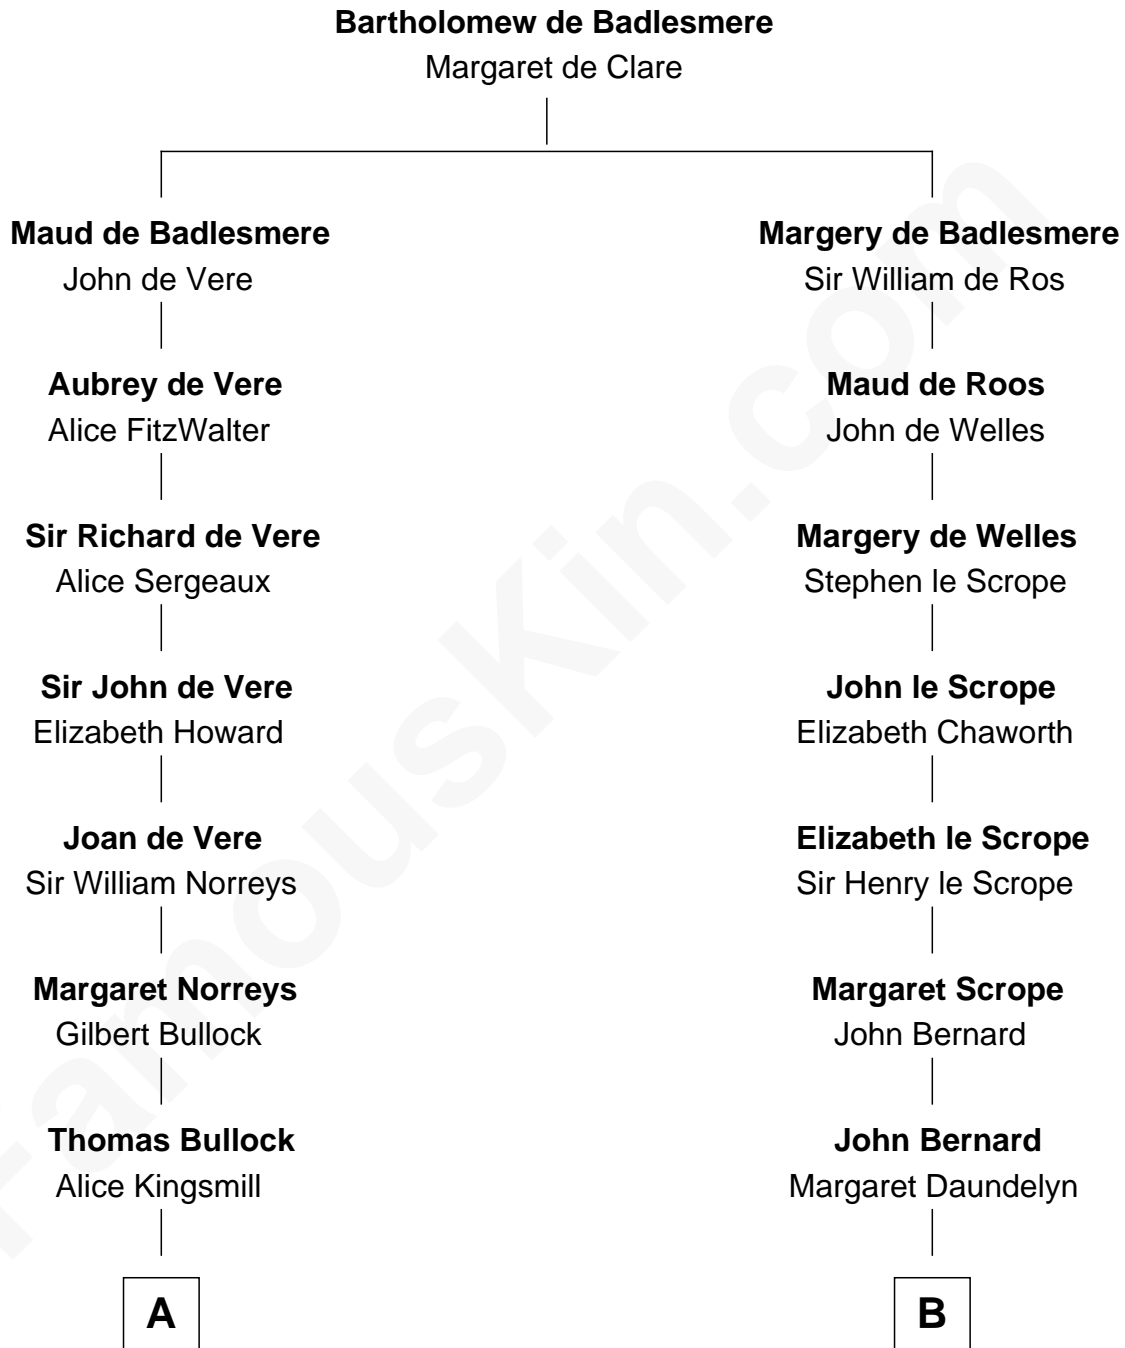

FamousKin.com
Relationship Chart of
George H. W. Bush
41st U.S. President

18th cousin 2 times removed of
Harry F. Byrd
50th Governor of Virginia

C

Harriet Eleanor Fay
Rev. James Smith Bush

Samuel Prescott Bush
Flora Sheldon

Prescott Sheldon Bush
Dorothy Wear Walker

George H. W. Bush
41st U.S. President

D

Richard Evelyn Byrd
Eleanor Bolling Flood

Harry F. Byrd
50th Governor of Virginia

FamousKin.com