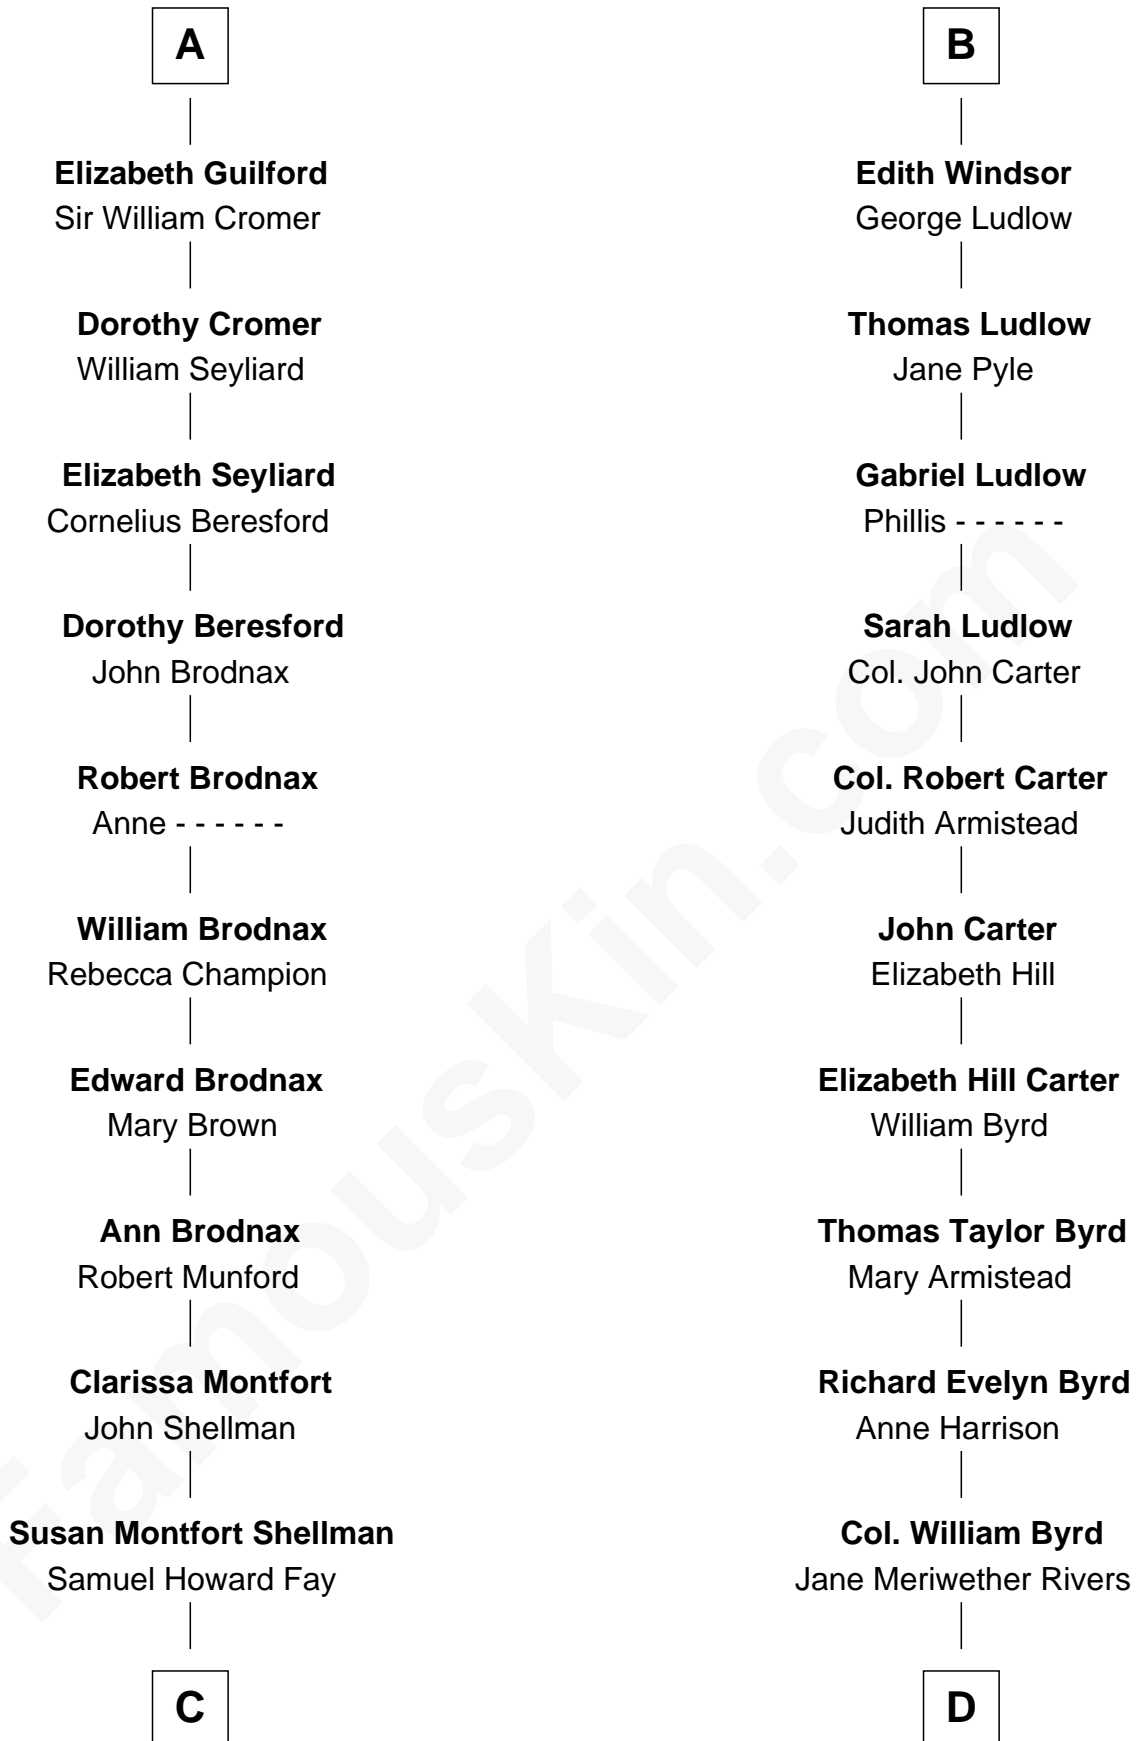

FamousKin.com
Relationship Chart of
George H. W. Bush
41st U.S. President

18th cousin 2 times removed of
Harry F. Byrd
50th Governor of Virginia

Sir Hugh de Courtenay
 Agnes de St. John

Sir Thomas de Courtenay
 Muriel de Moels

Margaret Courtenay
 Thomas Peverell

Katherine Peverell
 Sir Walter Hungerford

Sir Robert Hungerford
 Margaret Botreaux

Katherine Hungerford
 Sir Richard West

Sir Thomas West
 Eleanor Copley

Barbara West
 Sir John Guilford

A

Sir Hugh de Courtenay
 Margaret de Bohun

Elizabeth de Courtenay
 Sir Andrew Luttrell

Sir Hugh Luttrell
 Catherine de Beaumont

Elizabeth Luttrell
 John Stratton

Elizabeth Stratton
 John Andrews

Elizabeth Andrews
 Sir Thomas de Windsor

Sir Andrews de Windsor
 Elizabeth Blount

B

C

Harriet Eleanor Fay
Rev. James Smith Bush

Samuel Prescott Bush
Flora Sheldon

Prescott Sheldon Bush
Dorothy Wear Walker

George H. W. Bush
41st U.S. President

D