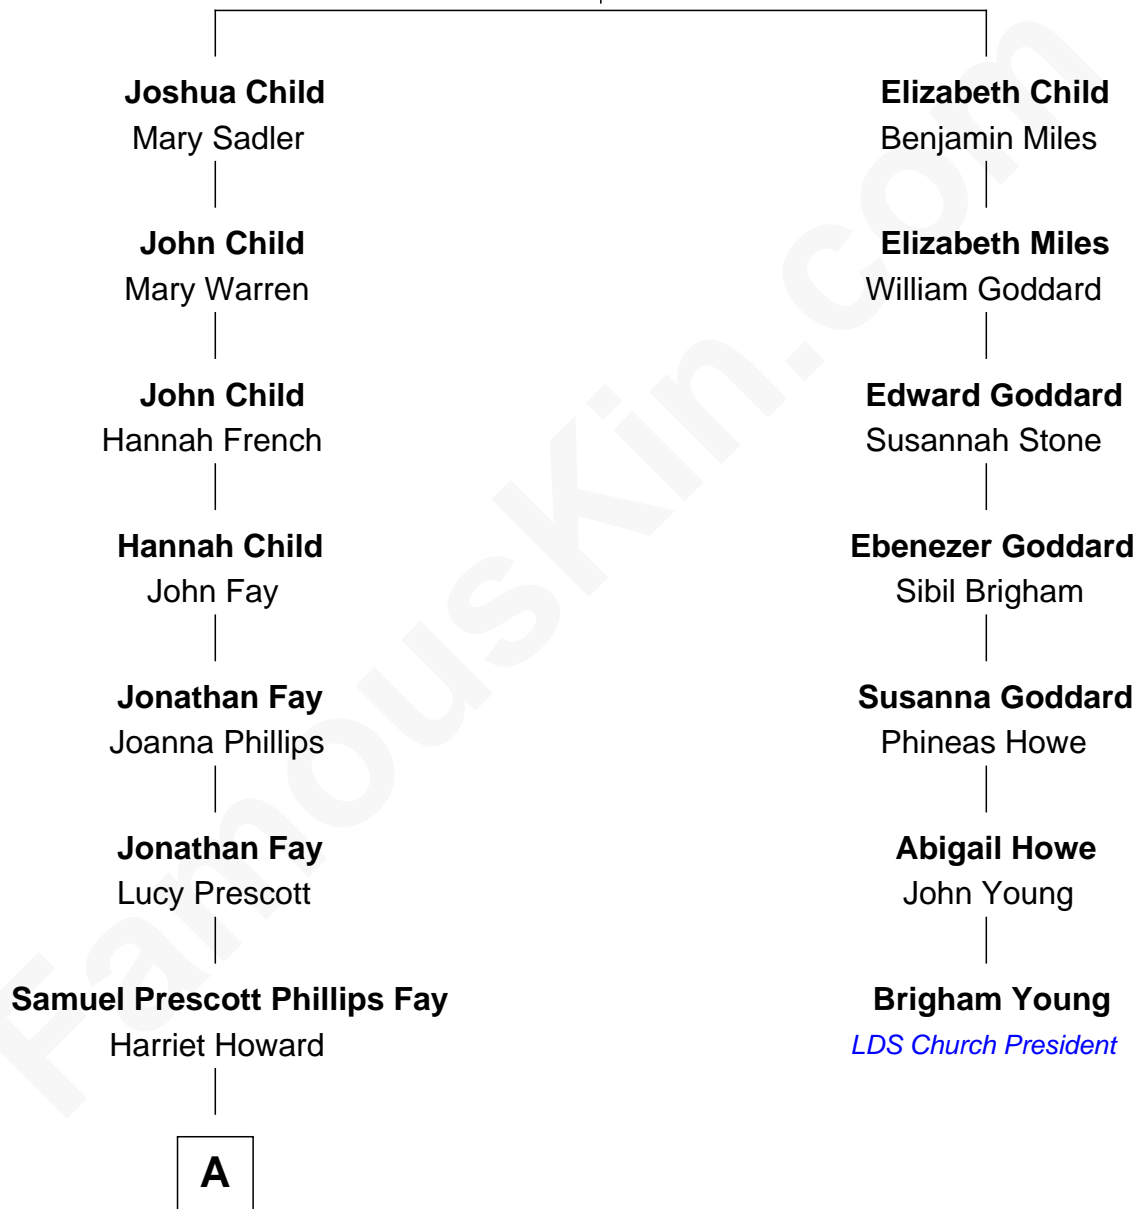

FamousKin.com Relationship Chart of

George H. W. Bush

41st U.S. President

6th cousin 5 times removed of

Brigham Young

2nd President of the Mormon Church

Wolston Child

Ellen Empson

A

—
Samuel Howard Fay
Susan Montfort Shellman

—
Harriet Eleanor Fay
Rev. James Smith Bush

—
Samuel Prescott Bush
Flora Sheldon

—
Prescott Sheldon Bush
Dorothy Wear Walker

—
George H. W. Bush
41st U.S. President