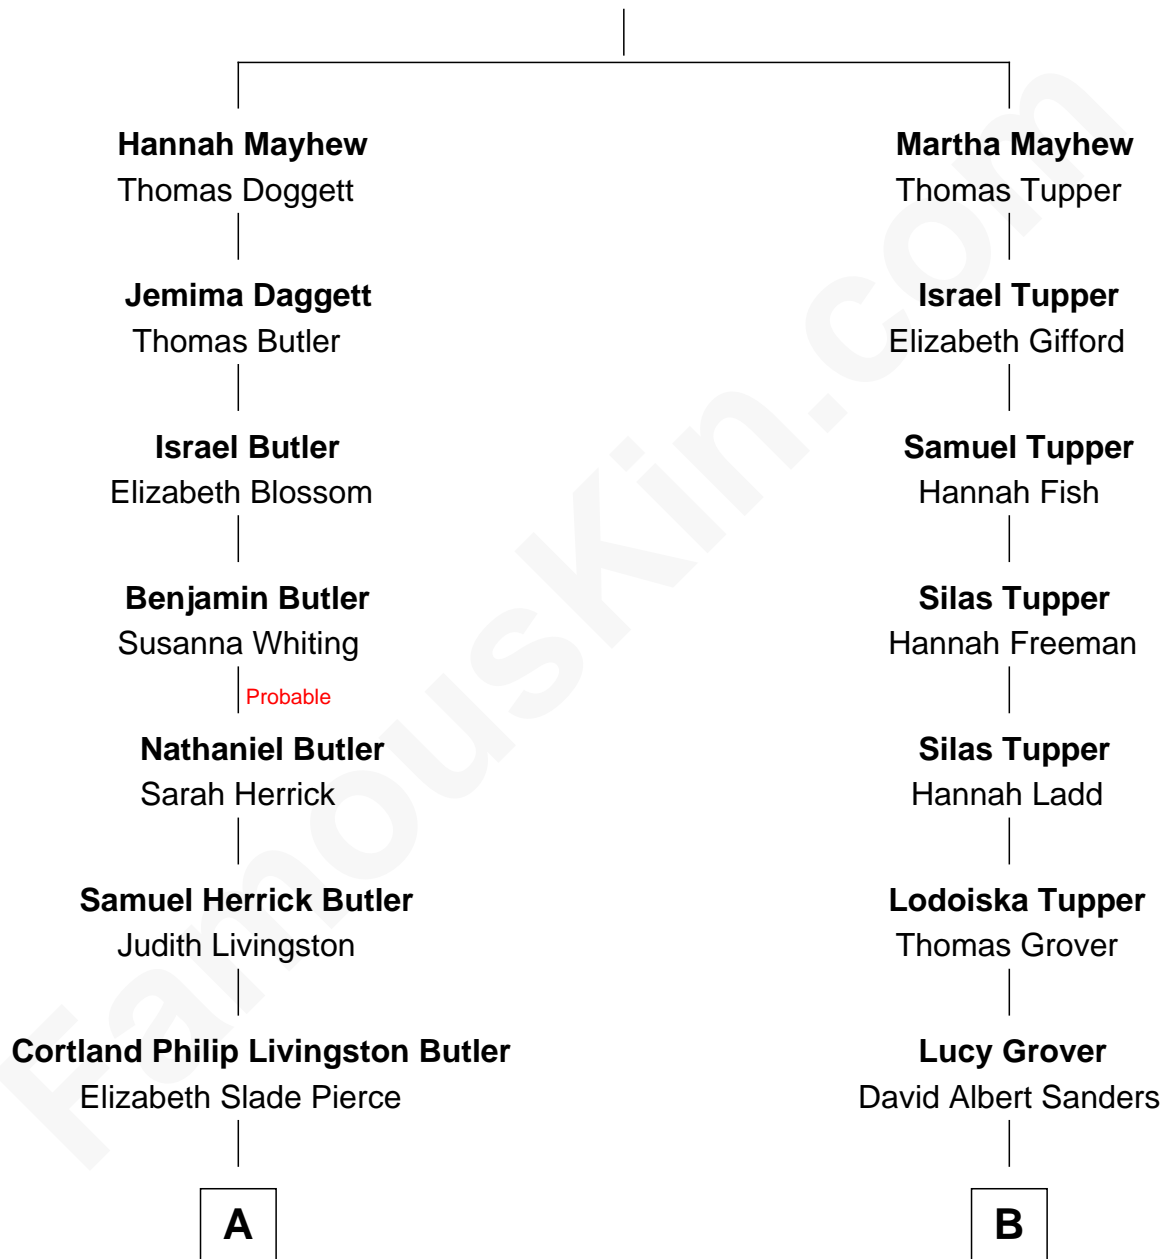

FamousKin.com Relationship Chart of

George H. W. Bush

41st U.S. President

10th cousin of

Steve Young

NFL Hall of Fame Quarterback

Gov. Thomas Mayhew

Jane Gallion

A

Mary Elizabeth Butler
Robert Emmet Sheldon

Flora Sheldon
Samuel Prescott Bush

Prescott Sheldon Bush
Dorothy Wear Walker

George H. W. Bush
41st U.S. President

B

Mary Ann Sanders
George M. Leonard

Louise Leonard
Scott Richmond Young

LeGrande L. Young
Sherry Ann Steed

Steve Young
NFL Hall of Fame Quarterback