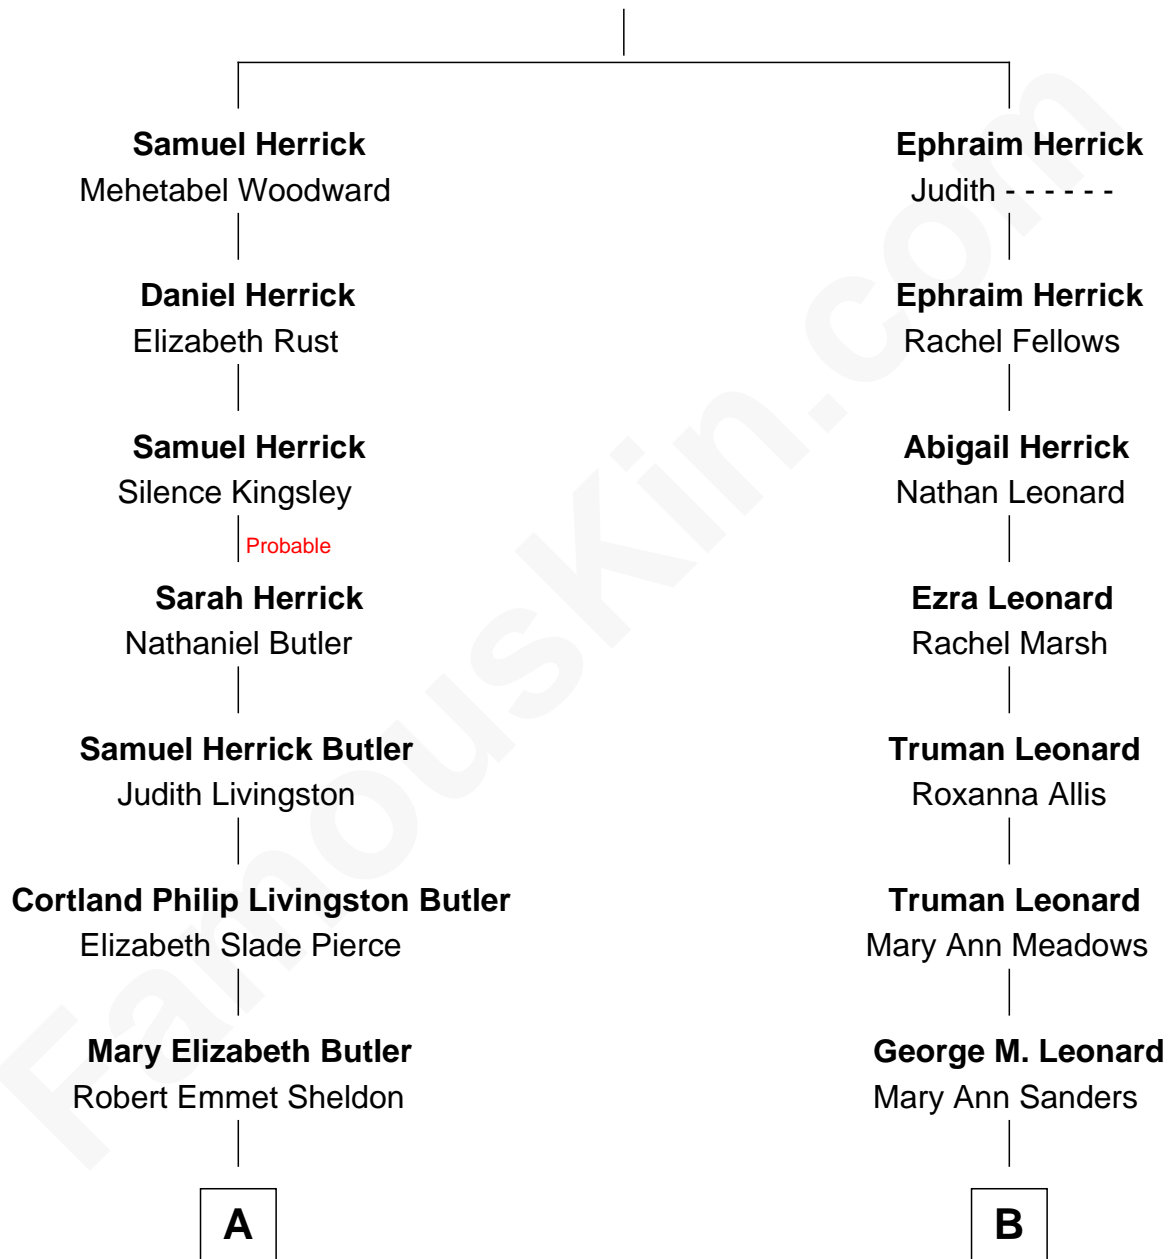

# FamousKin.com Relationship Chart of

**George H. W. Bush**

41st U.S. President

9th cousin of

**Steve Young**

NFL Hall of Fame Quarterback

**Ephraim Herrick**

Mary Cross

**A**

**Flora Sheldon**  
Samuel Prescott Bush

**Prescott Sheldon Bush**  
Dorothy Wear Walker

**George H. W. Bush**  
*41st U.S. President*

**B**

**Louise Leonard**  
Scott Richmond Young

**LeGrande L. Young**  
Sherry Ann Steed

**Steve Young**  
*NFL Hall of Fame Quarterback*

FamousKin.com