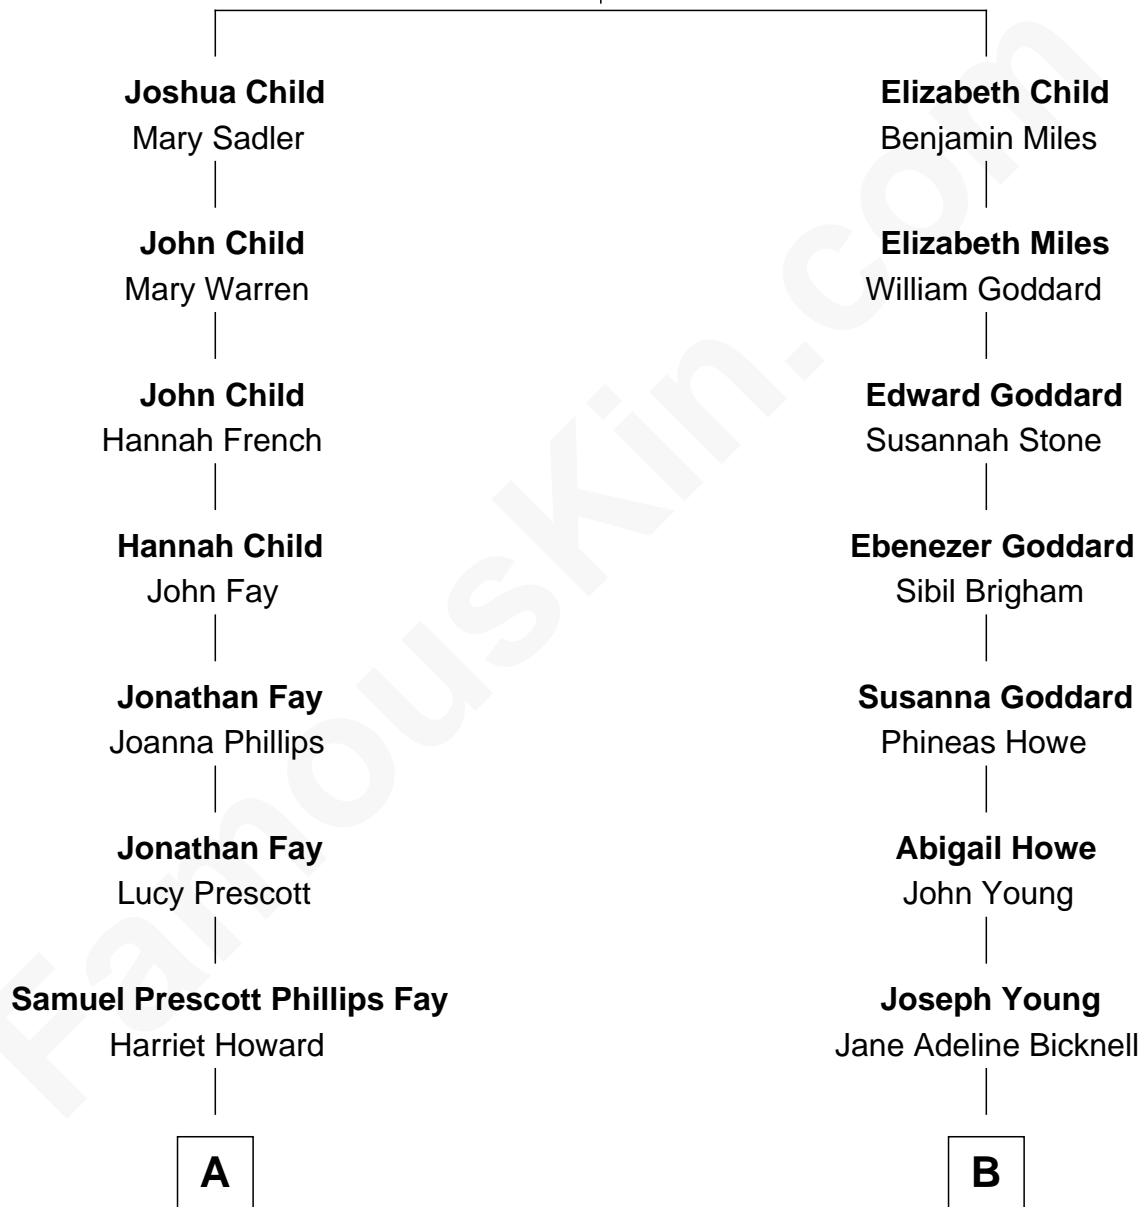

FamousKin.com Relationship Chart of

George H. W. Bush

41st U.S. President

11th cousin of

Steve Young

NFL Hall of Fame Quarterback

Wolston Child

Ellen Empson

A

Samuel Howard Fay
Susan Montfort Shellman

Harriet Eleanor Fay
Rev. James Smith Bush

Samuel Prescott Bush
Flora Sheldon

Prescott Sheldon Bush
Dorothy Wear Walker

George H. W. Bush
41st U.S. President

B

Seymour Bicknell Young
Ann Elizabeth Riter