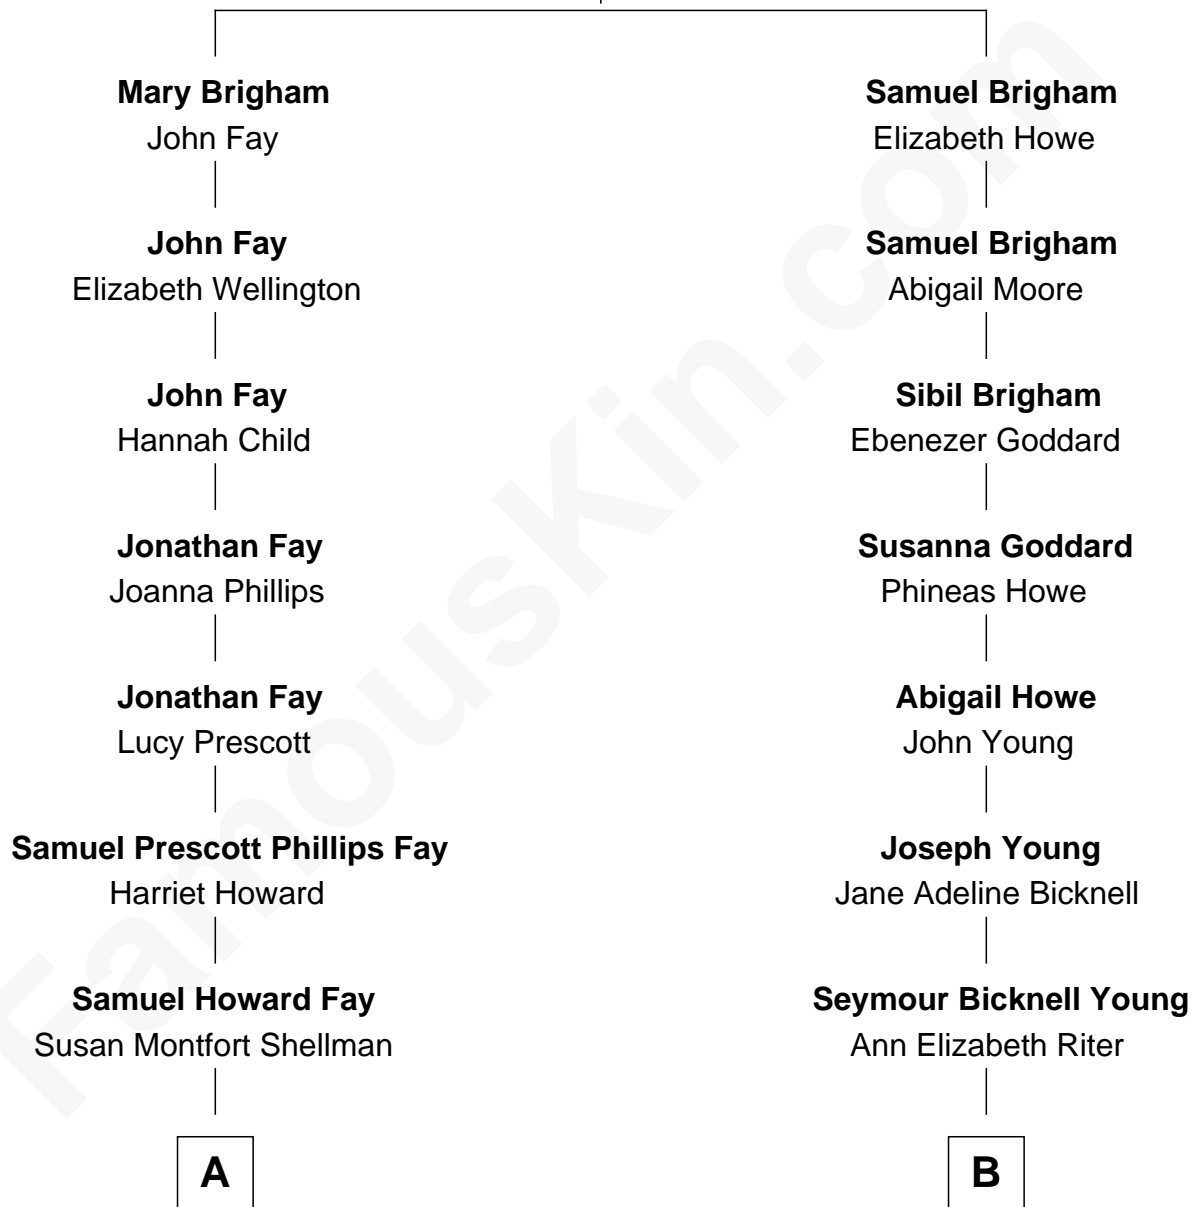

FamousKin.com Relationship Chart of

George H. W. Bush

41st U.S. President

10th cousin of

Steve Young

NFL Hall of Fame Quarterback

Thomas Brigham

Mercy - - - - -

A

Harriet Eleanor Fay
Rev. James Smith Bush

Samuel Prescott Bush
Flora Sheldon

Prescott Sheldon Bush
Dorothy Wear Walker

George H. W. Bush
41st U.S. President

B

Seymour Bicknell Young
Carlie Louine Clawson

Scott Richmond Young
Louise Leonard