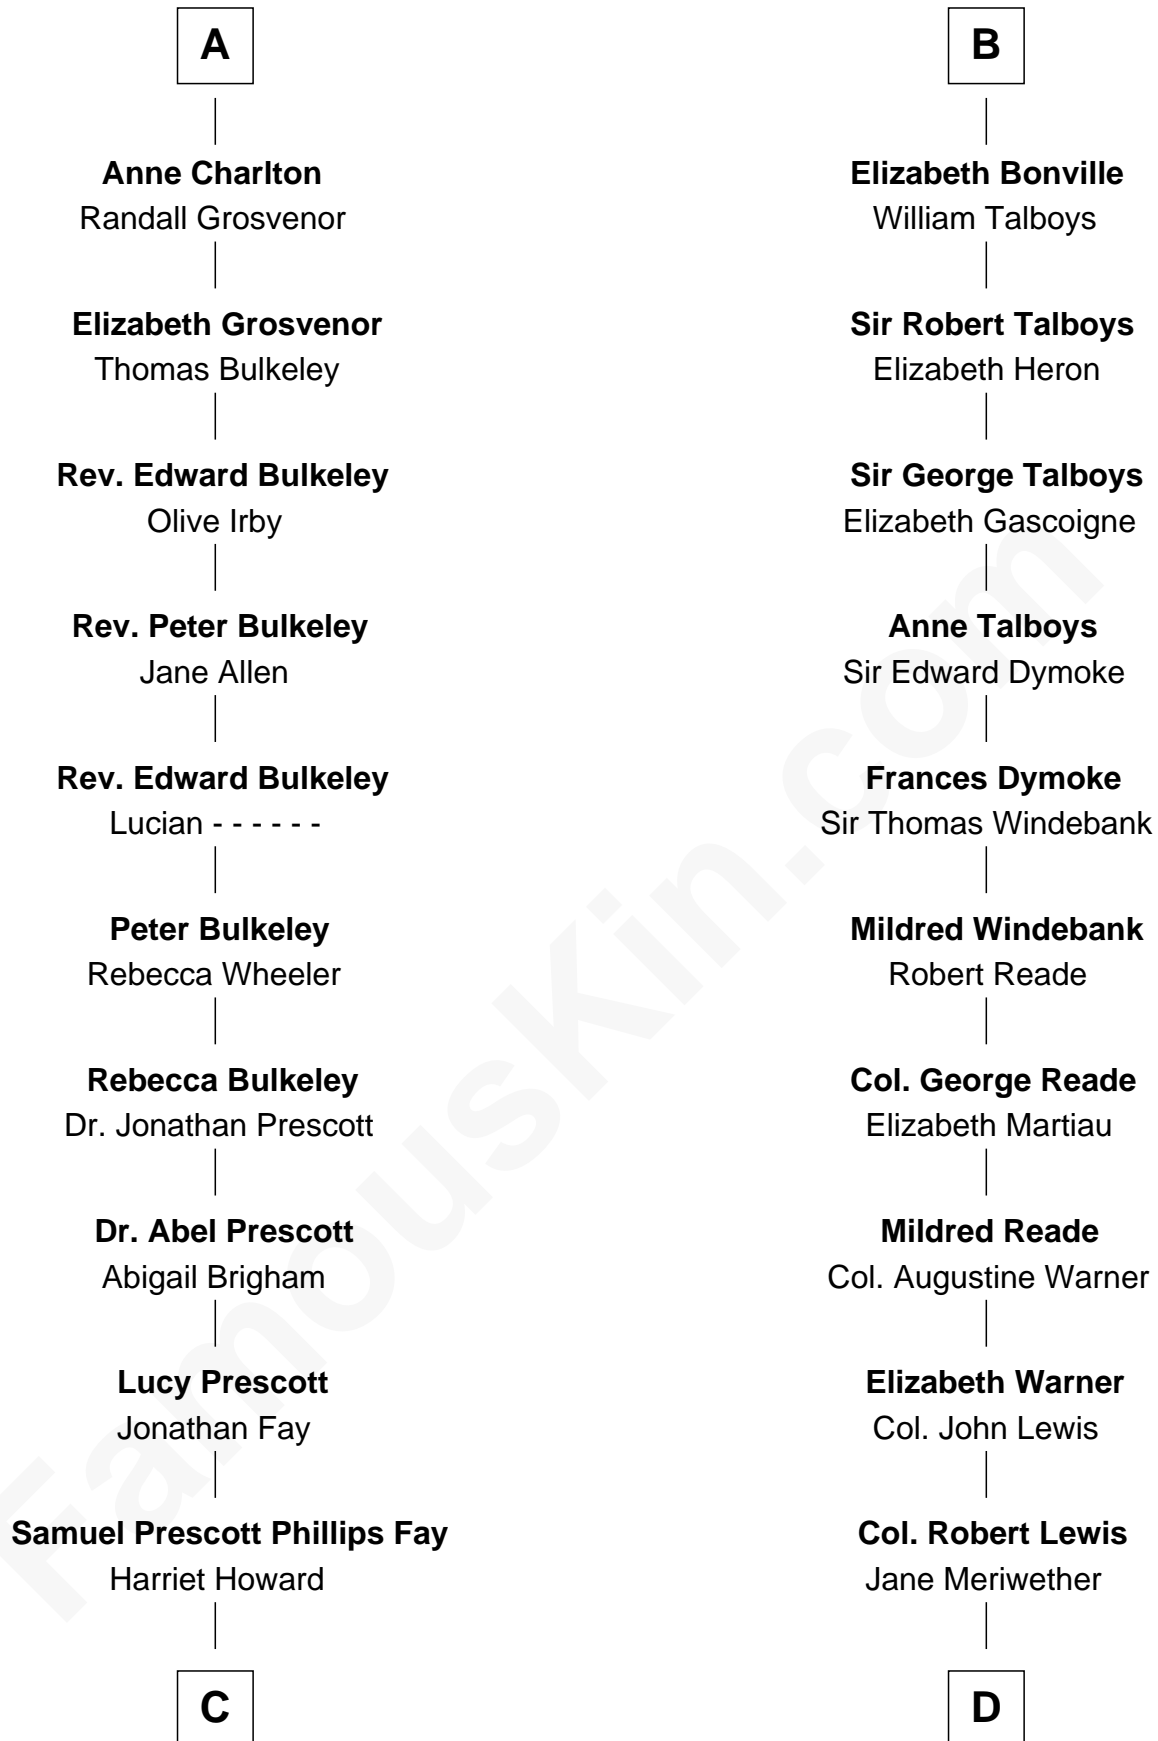

**FamousKin.com**  
**Relationship Chart of**  
**George H. W. Bush**  
*41st U.S. President*

**18th cousin 3 times removed of**  
**Meriwether Lewis**  
*Lewis and Clark Expedition*

**Sir Roger de Somery**  
 Nichole d'Aubenev

**C**

**Samuel Howard Fay**  
Susan Montfort Shellman

**Harriet Eleanor Fay**  
Rev. James Smith Bush

**Samuel Prescott Bush**  
Flora Sheldon

**Prescott Sheldon Bush**  
Dorothy Wear Walker

**George H. W. Bush**  
*41st U.S. President*

**D**

**William Lewis**  
Lucy Meriwether

**Meriwether Lewis**  
*Lewis and Clark Expedition*

FamousKin.com