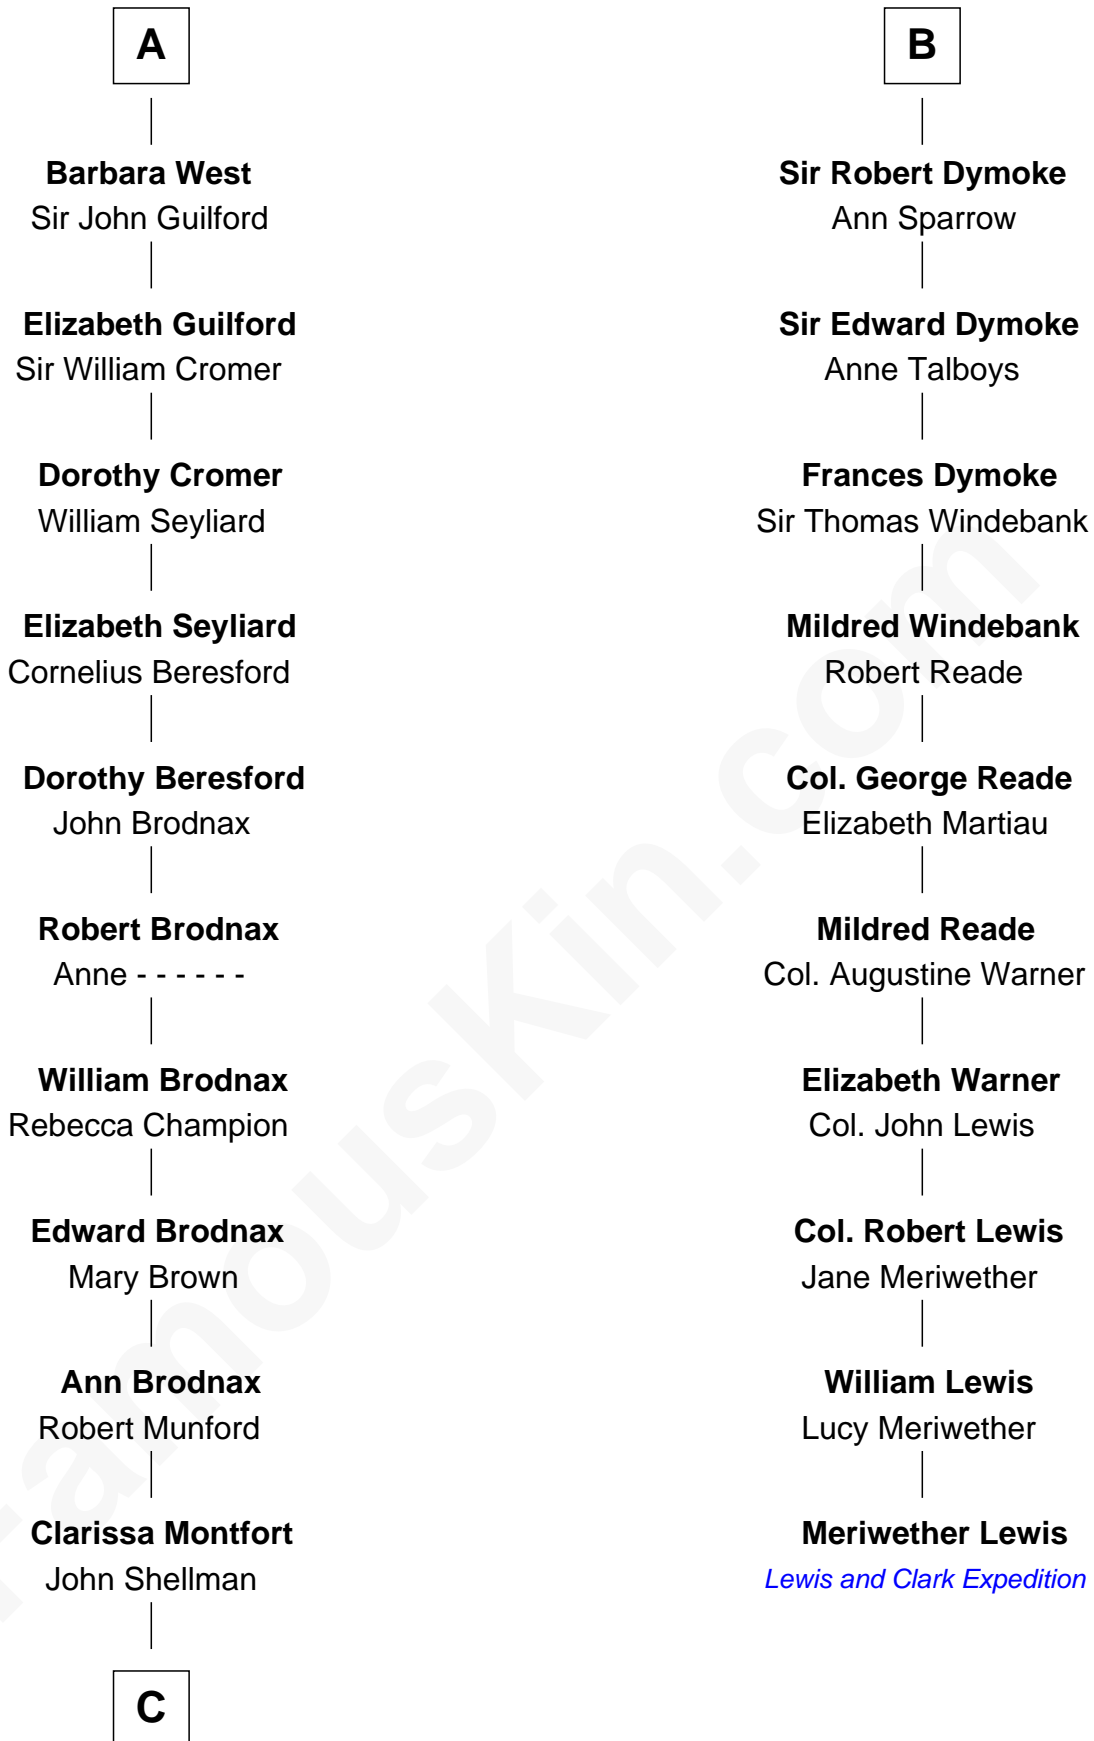

FamousKin.com
Relationship Chart of
George H. W. Bush
41st U.S. President

16th cousin 5 times removed of
Meriwether Lewis
Lewis and Clark Expedition

Edmund Plantagenet
 Blanche of Artois

C

—
Susan Montfort Shellman

Samuel Howard Fay

—
Harriet Eleanor Fay

Rev. James Smith Bush

—
Samuel Prescott Bush

Flora Sheldon

—
Prescott Sheldon Bush

Dorothy Wear Walker

—
George H. W. Bush

41st U.S. President

FamousKin.com