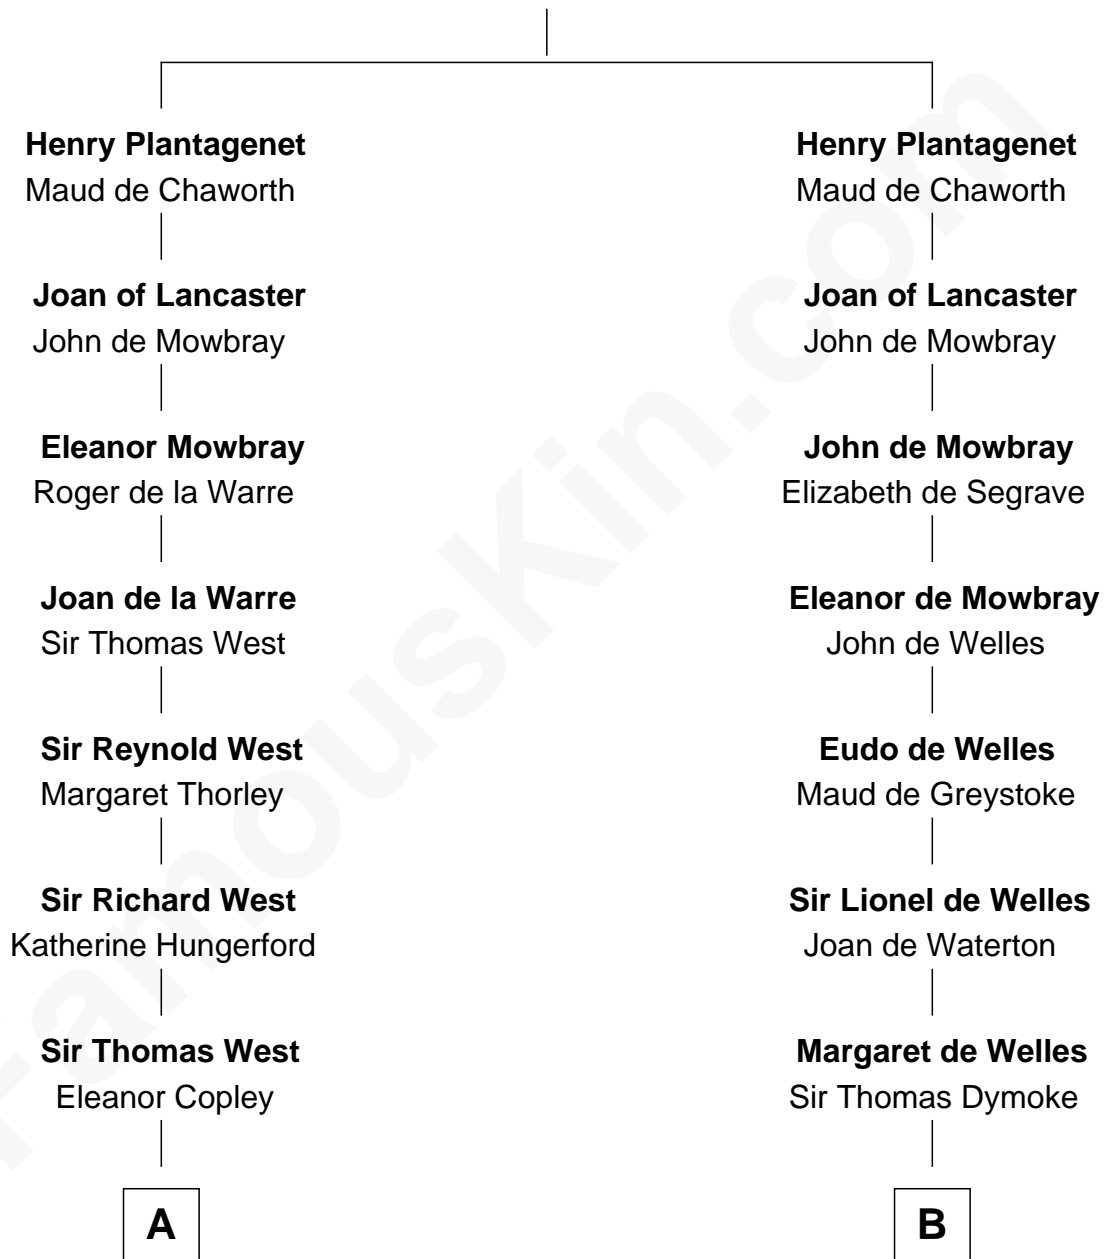

FamousKin.com
Relationship Chart of
George H. W. Bush
41st U.S. President

16th cousin 5 times removed of
Meriwether Lewis
Lewis and Clark Expedition

Edmund Plantagenet
 Blanche of Artois

C

—
Susan Montfort Shellman

Samuel Howard Fay

—
Harriet Eleanor Fay

Rev. James Smith Bush

—
Samuel Prescott Bush

Flora Sheldon

—
Prescott Sheldon Bush

Dorothy Wear Walker

—
George H. W. Bush

41st U.S. President

FamousKin.com