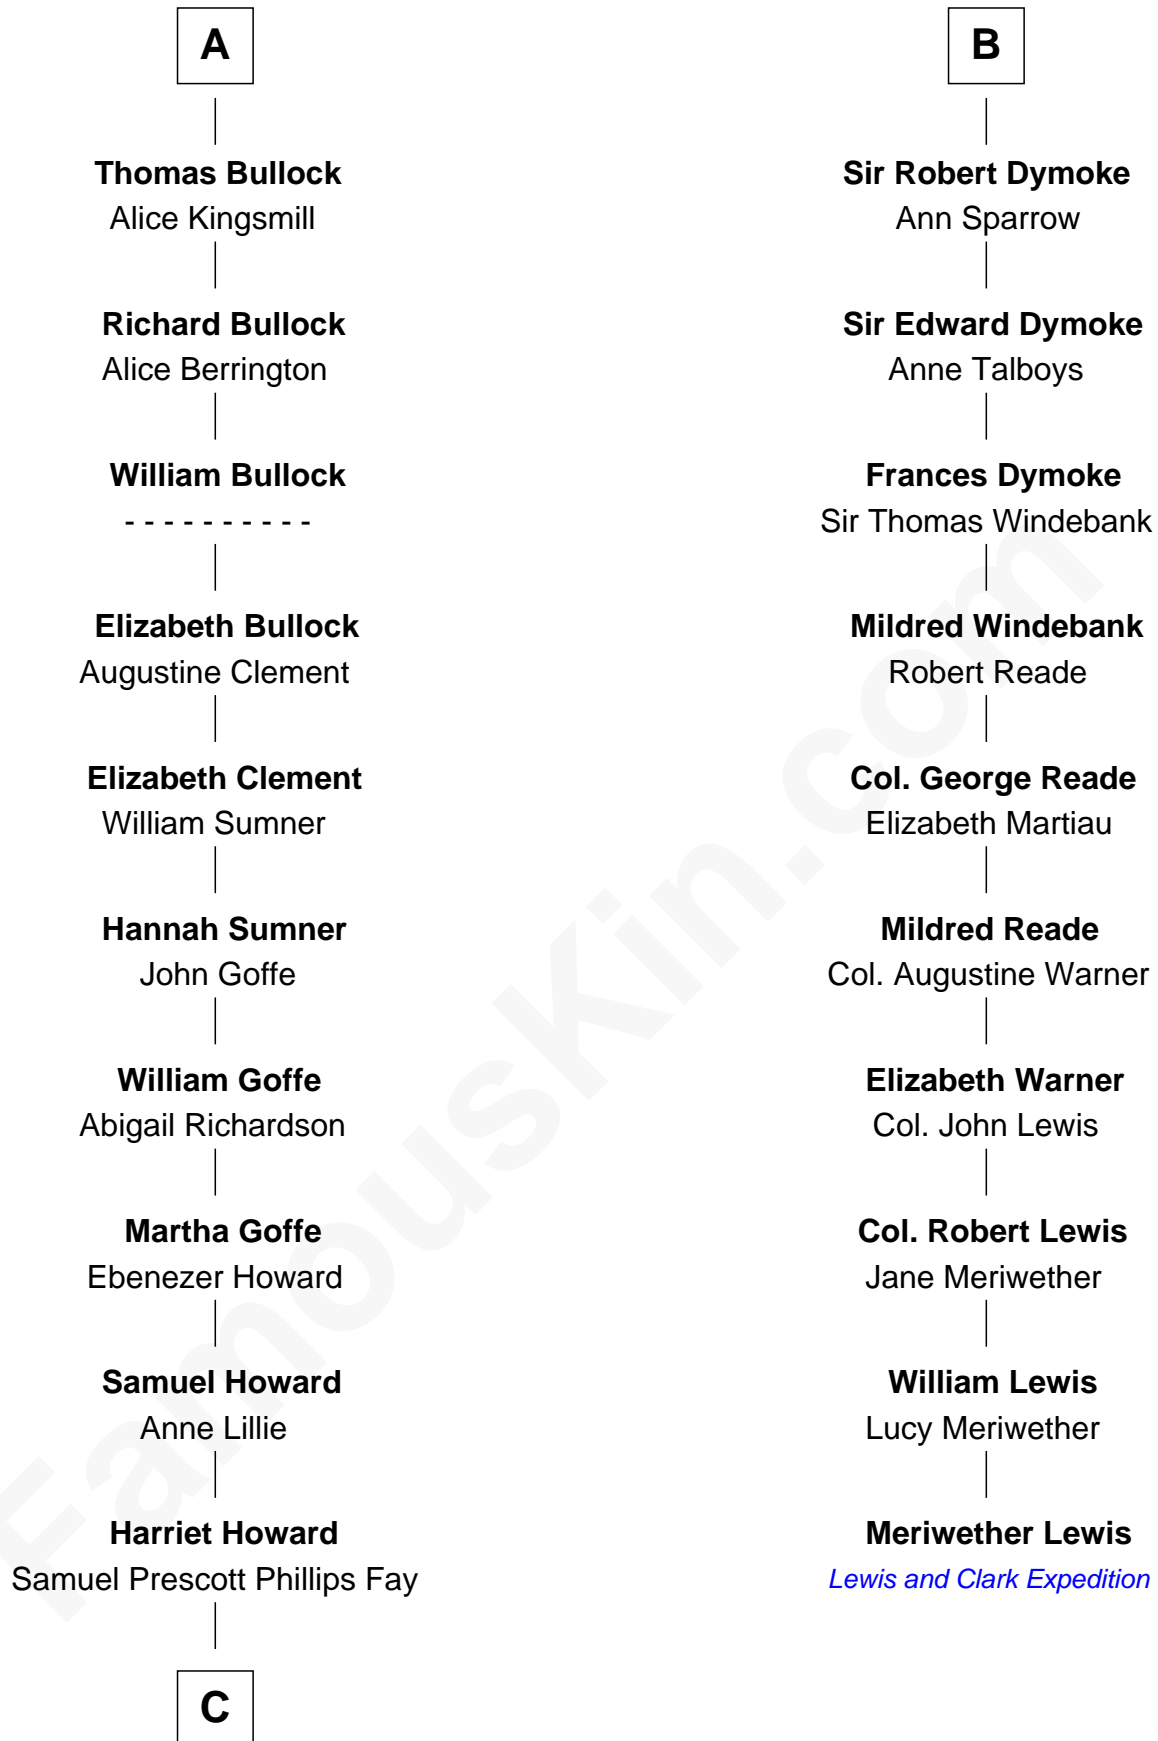

FamousKin.com
Relationship Chart of
George H. W. Bush
41st U.S. President

16th cousin 5 times removed of
Meriwether Lewis
Lewis and Clark Expedition

C

—
Samuel Howard Fay
Susan Montfort Shellman

—
Harriet Eleanor Fay
Rev. James Smith Bush

—
Samuel Prescott Bush
Flora Sheldon

—
Prescott Sheldon Bush
Dorothy Wear Walker

—
George H. W. Bush
41st U.S. President

FamousKin.com