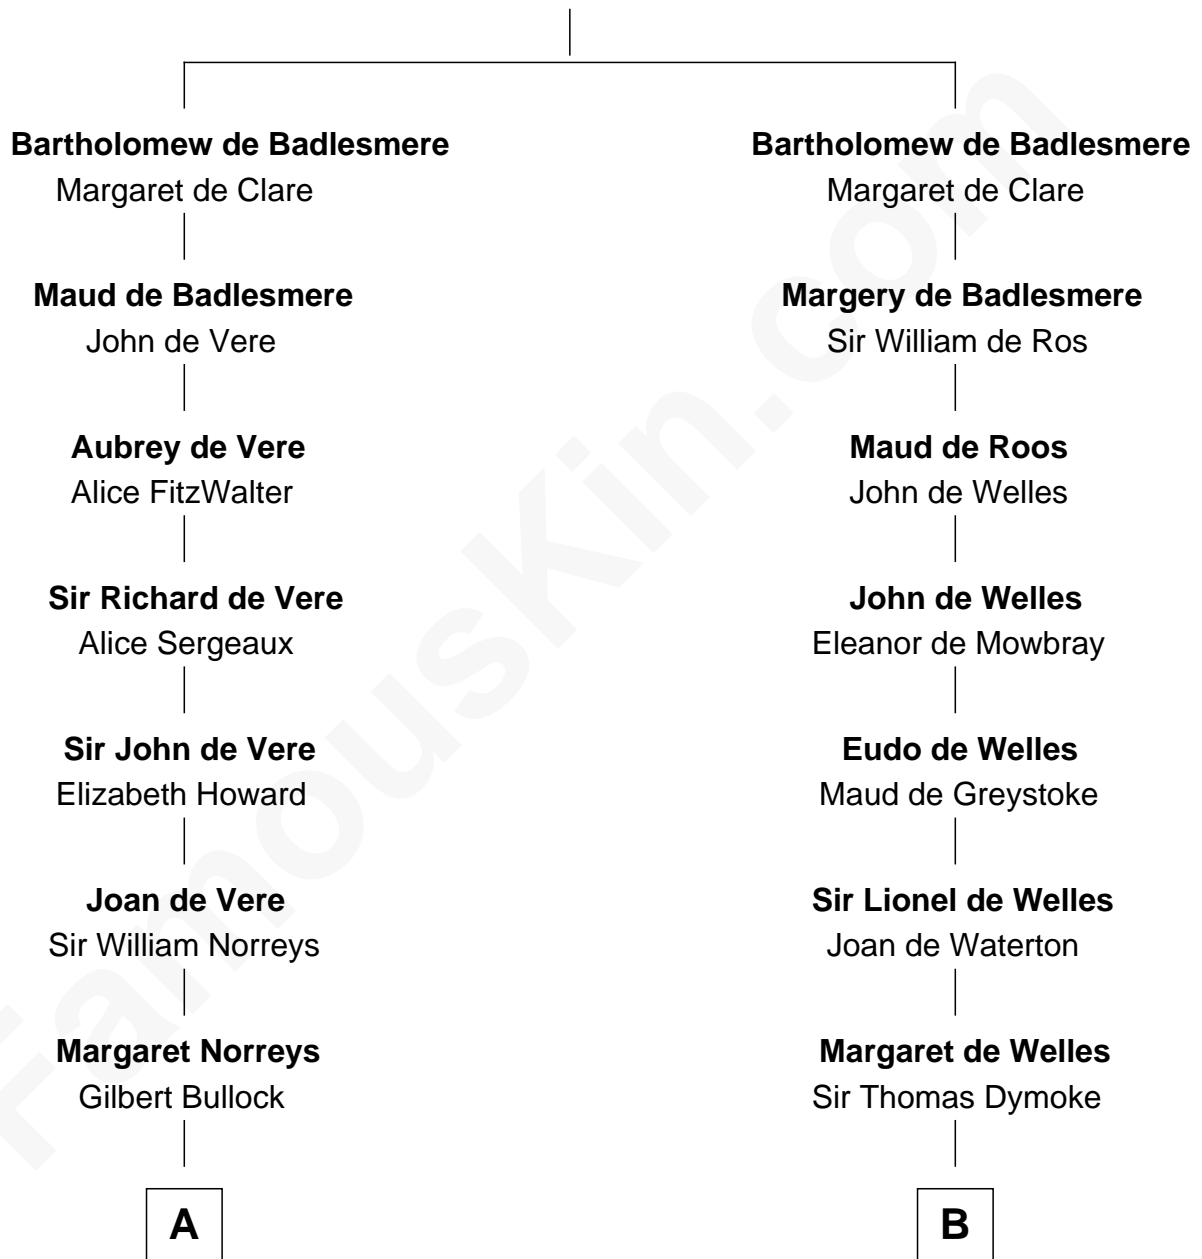

FamousKin.com
Relationship Chart of
George H. W. Bush
41st U.S. President

16th cousin 5 times removed of
Meriwether Lewis
Lewis and Clark Expedition

Gunselm de Badlesmere

C

—
Samuel Howard Fay
Susan Montfort Shellman

—
Harriet Eleanor Fay
Rev. James Smith Bush

—
Samuel Prescott Bush
Flora Sheldon

—
Prescott Sheldon Bush
Dorothy Wear Walker

—
George H. W. Bush
41st U.S. President

FamousKin.com