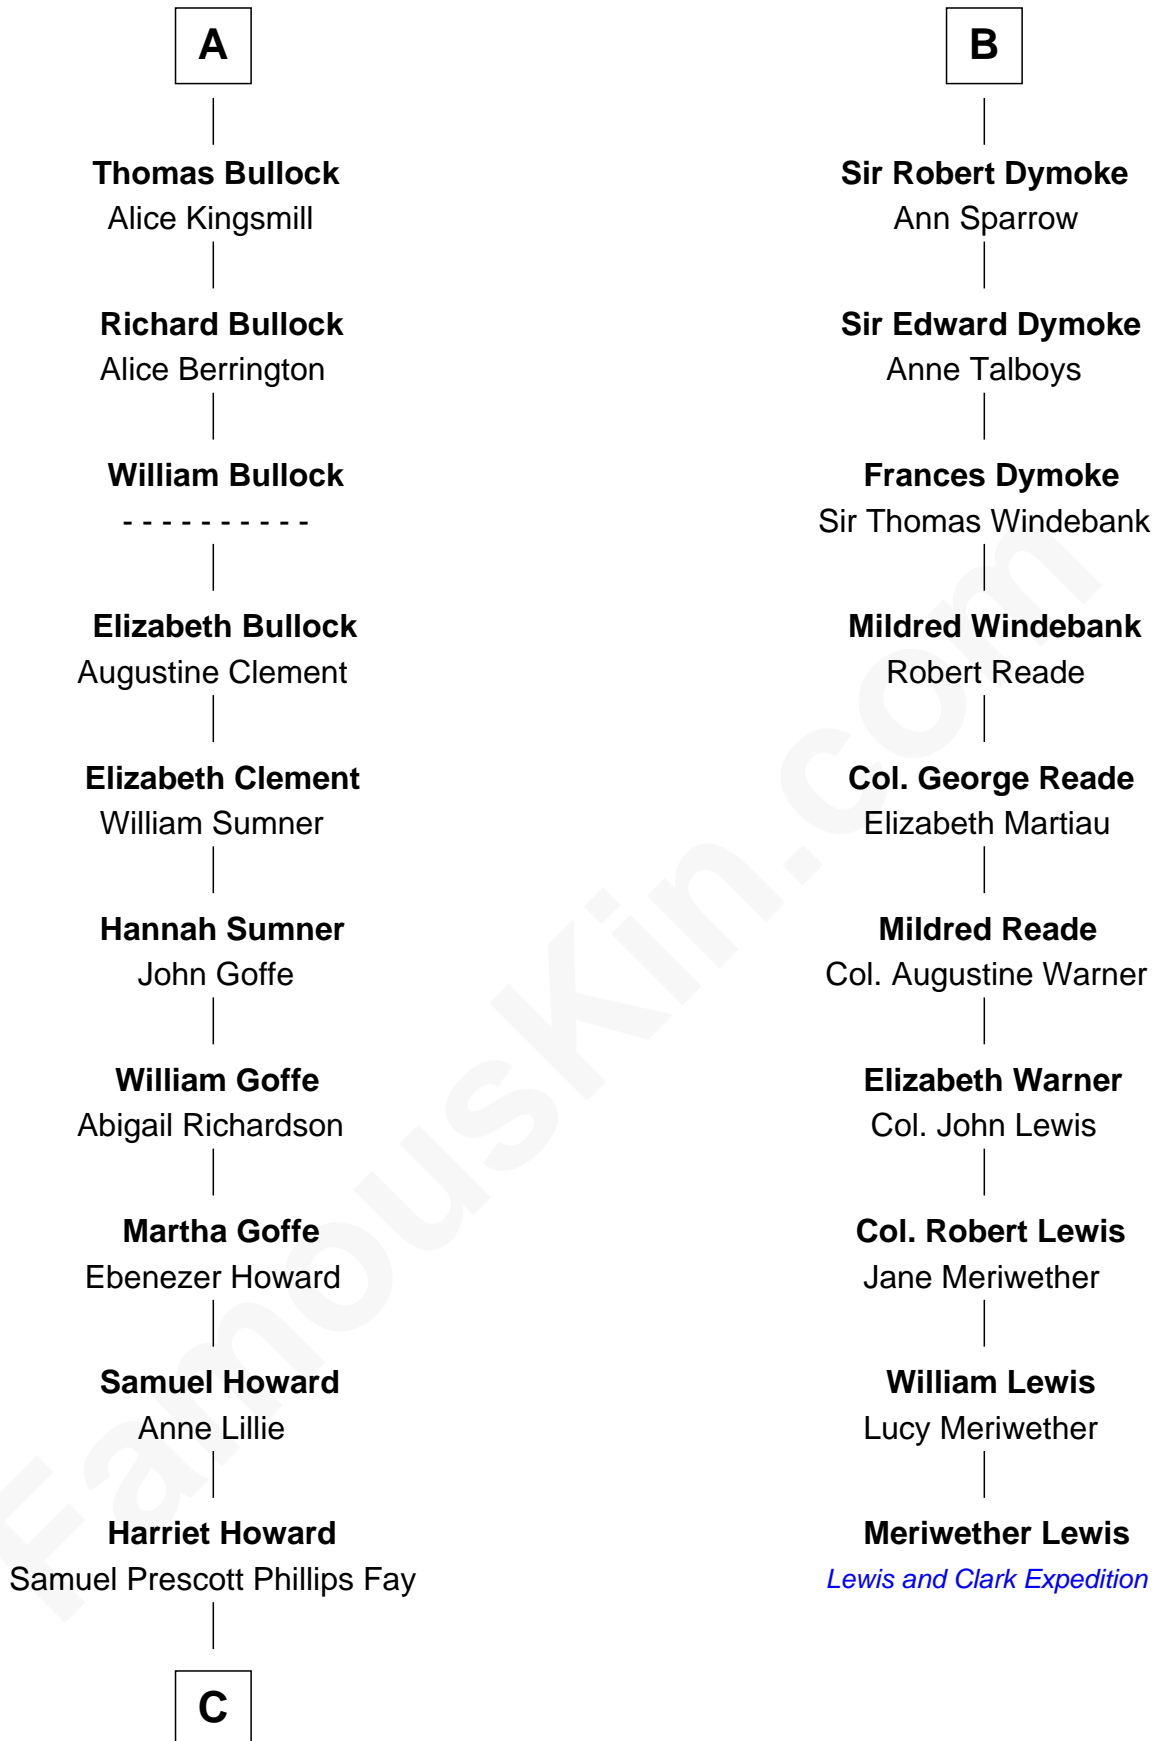

FamousKin.com
Relationship Chart of
George H. W. Bush
41st U.S. President

16th cousin 5 times removed of
Meriwether Lewis
Lewis and Clark Expedition

Gunselm de Badlesmere

C

—
Samuel Howard Fay
Susan Montfort Shellman

—
Harriet Eleanor Fay
Rev. James Smith Bush

—
Samuel Prescott Bush
Flora Sheldon

—
Prescott Sheldon Bush
Dorothy Wear Walker

—
George H. W. Bush
41st U.S. President

FamousKin.com