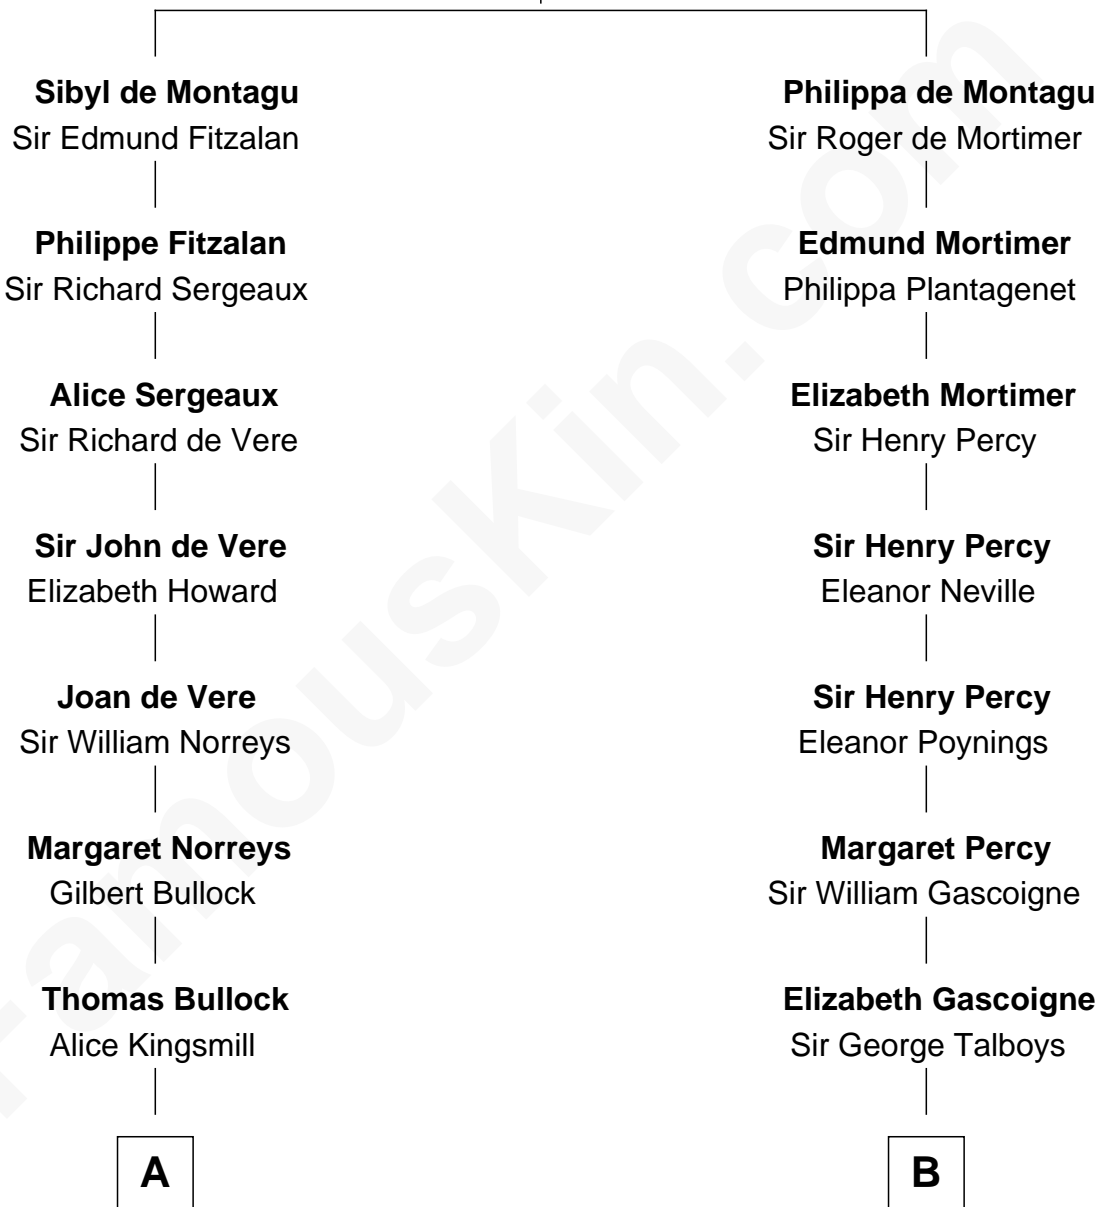

FamousKin.com
Relationship Chart of
George H. W. Bush
41st U.S. President

15th cousin 5 times removed of
Meriwether Lewis
Lewis and Clark Expedition

William de Montagu
 Katherine de Grandison

C

—
Harriet Eleanor Fay
Rev. James Smith Bush

—
Samuel Prescott Bush
Flora Sheldon

—
Prescott Sheldon Bush
Dorothy Wear Walker

—
George H. W. Bush
41st U.S. President

FamousKin.com