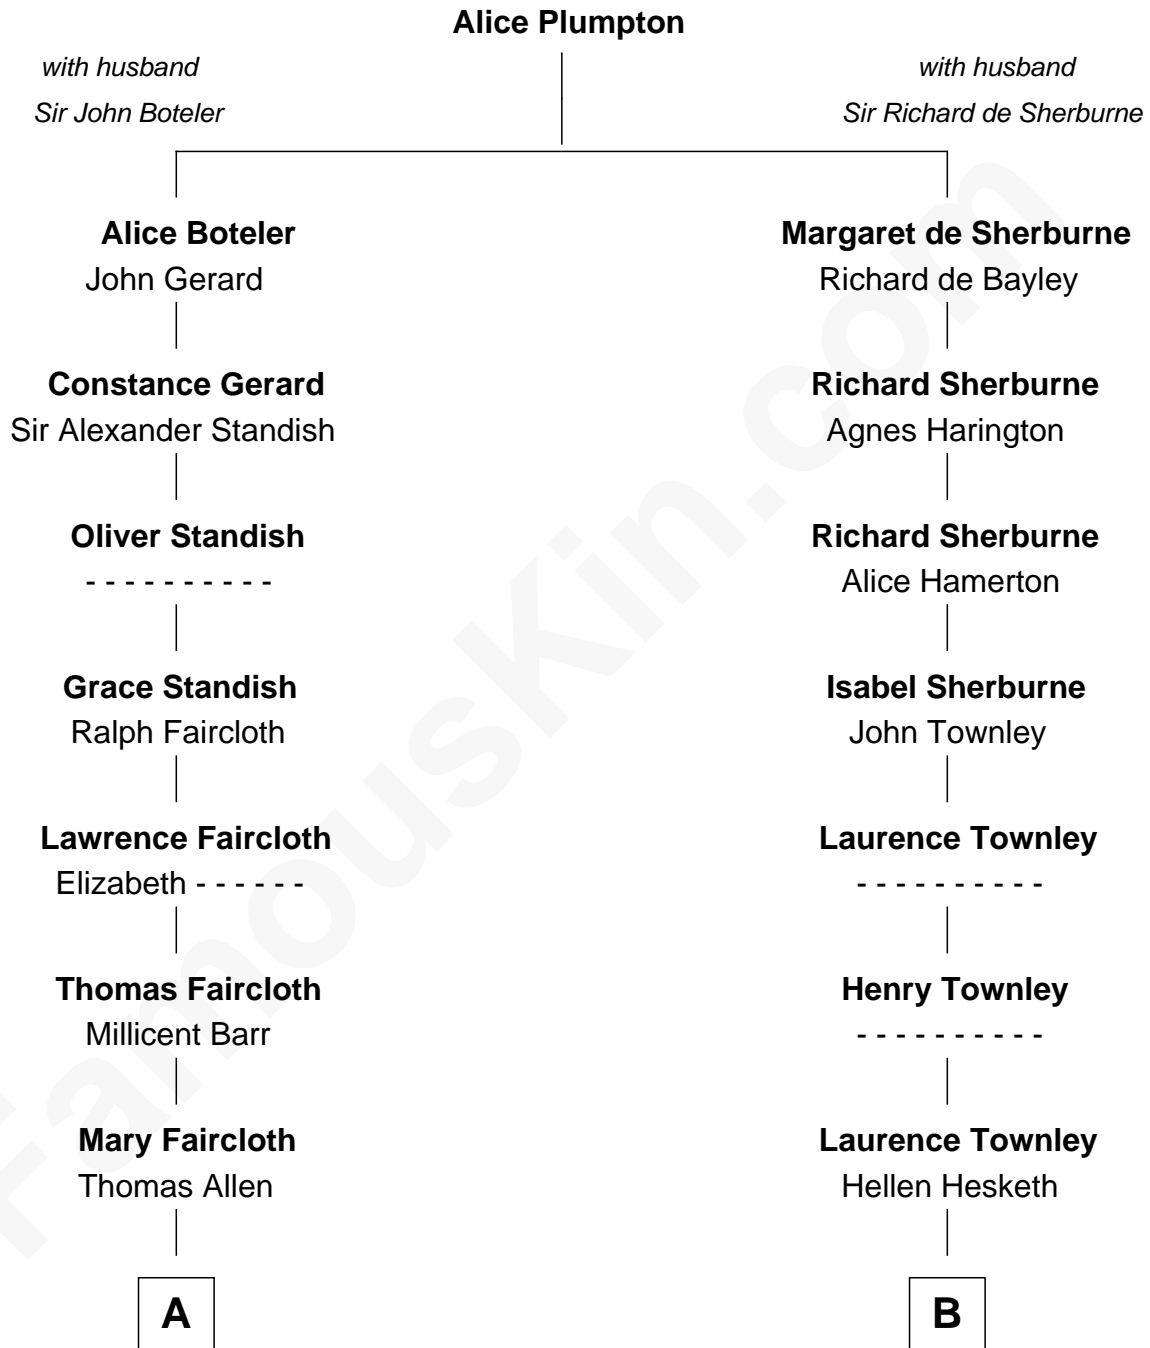

FamousKin.com
Relationship Chart of
George H. W. Bush
41st U.S. President

14th cousin 4 times removed of
Meriwether Lewis
Lewis and Clark Expedition

C

—
Prescott Sheldon Bush

Dorothy Wear Walker

—
George H. W. Bush

41st U.S. President

FamousKin.com