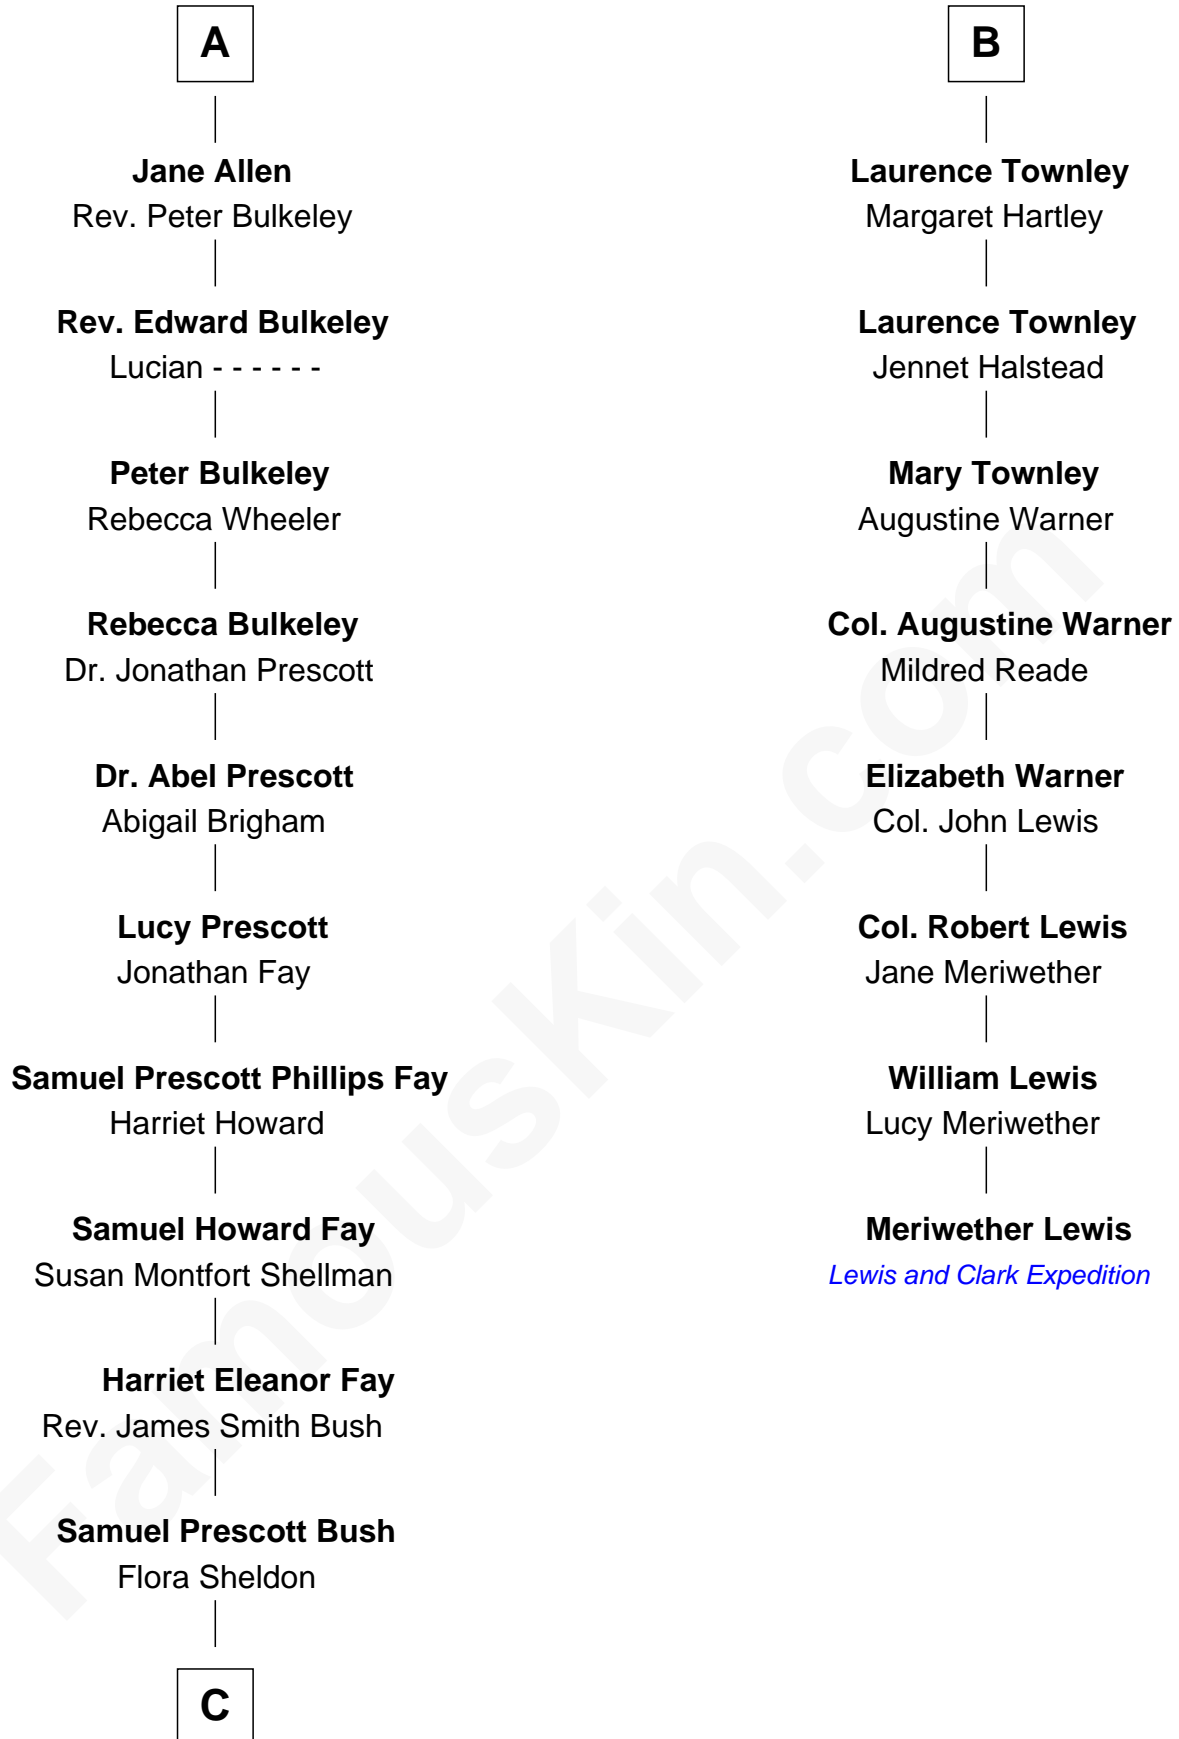

FamousKin.com
Relationship Chart of
George H. W. Bush
41st U.S. President

14th cousin 4 times removed of
Meriwether Lewis
Lewis and Clark Expedition

C

—
Prescott Sheldon Bush

Dorothy Wear Walker

—
George H. W. Bush

41st U.S. President

FamousKin.com