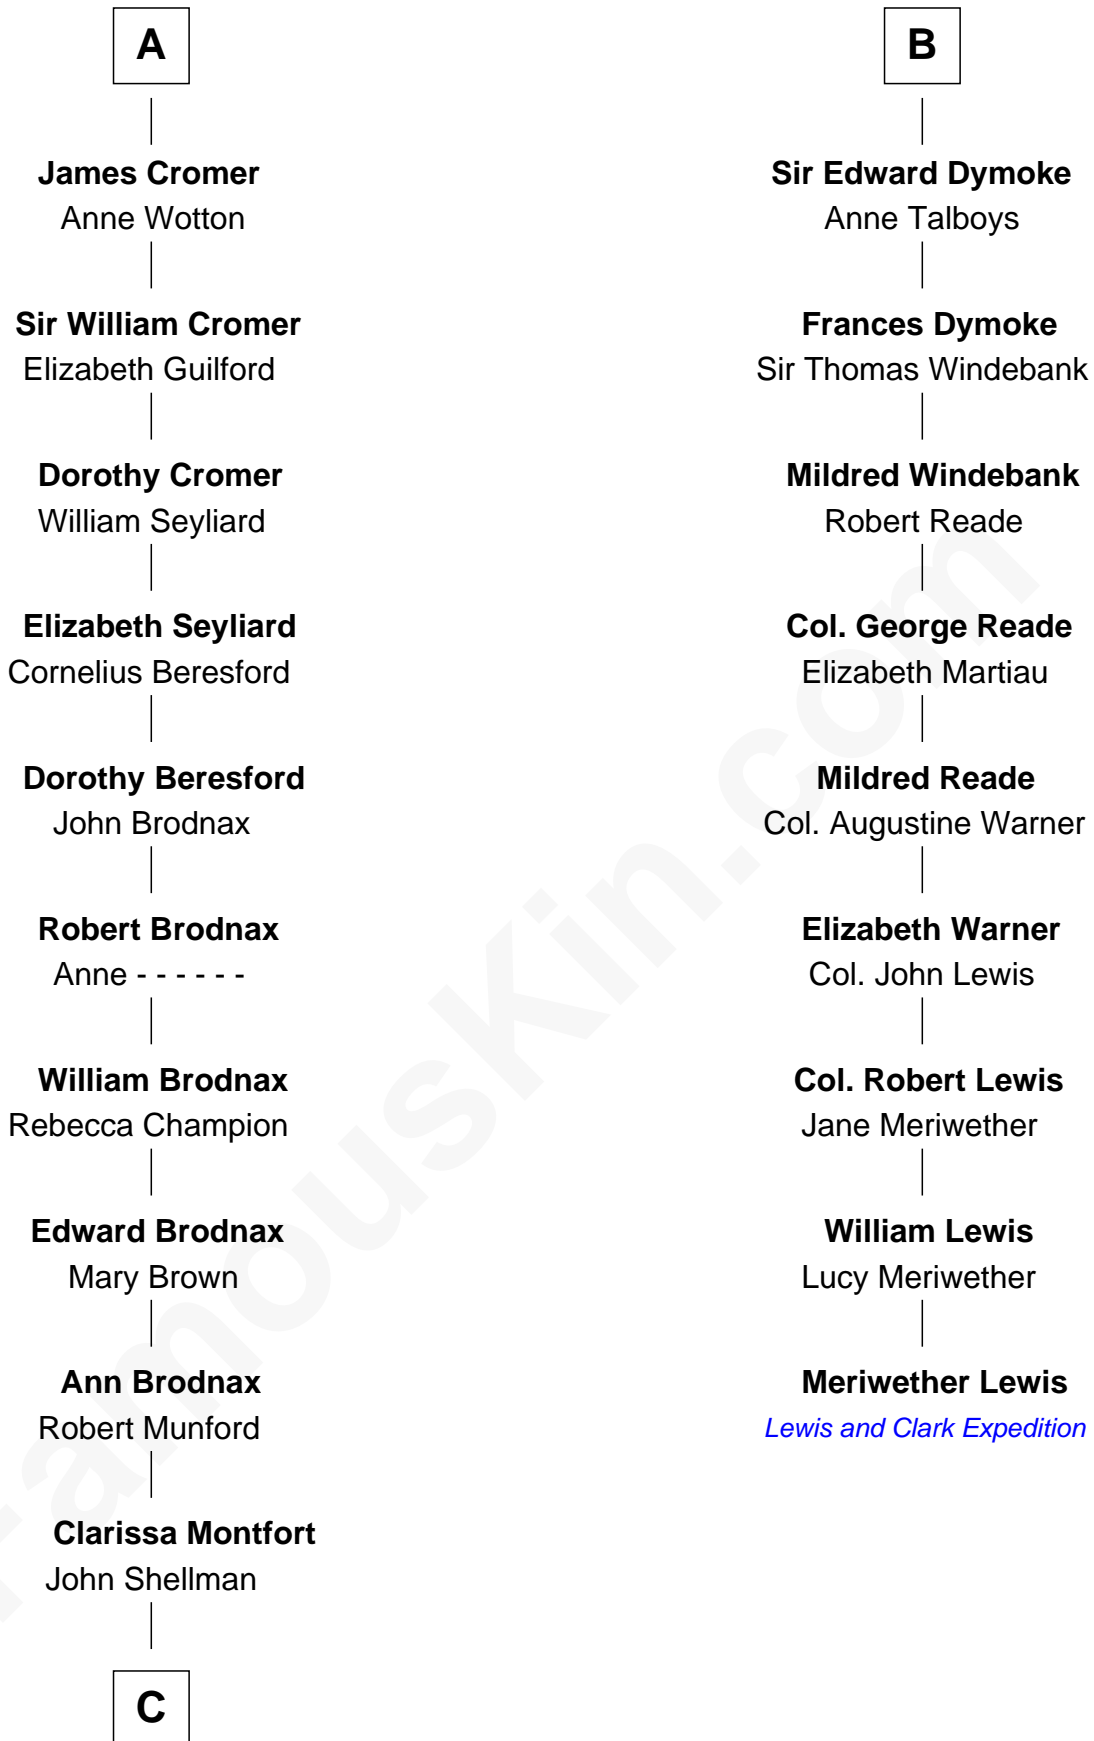

FamousKin.com
Relationship Chart of
George H. W. Bush
41st U.S. President

15th cousin 6 times removed of
Meriwether Lewis
Lewis and Clark Expedition

C

—
Susan Montfort Shellman

Samuel Howard Fay

—
Harriet Eleanor Fay

Rev. James Smith Bush

—
Samuel Prescott Bush

Flora Sheldon

—
Prescott Sheldon Bush

Dorothy Wear Walker

—
George H. W. Bush

41st U.S. President

FamousKin.com