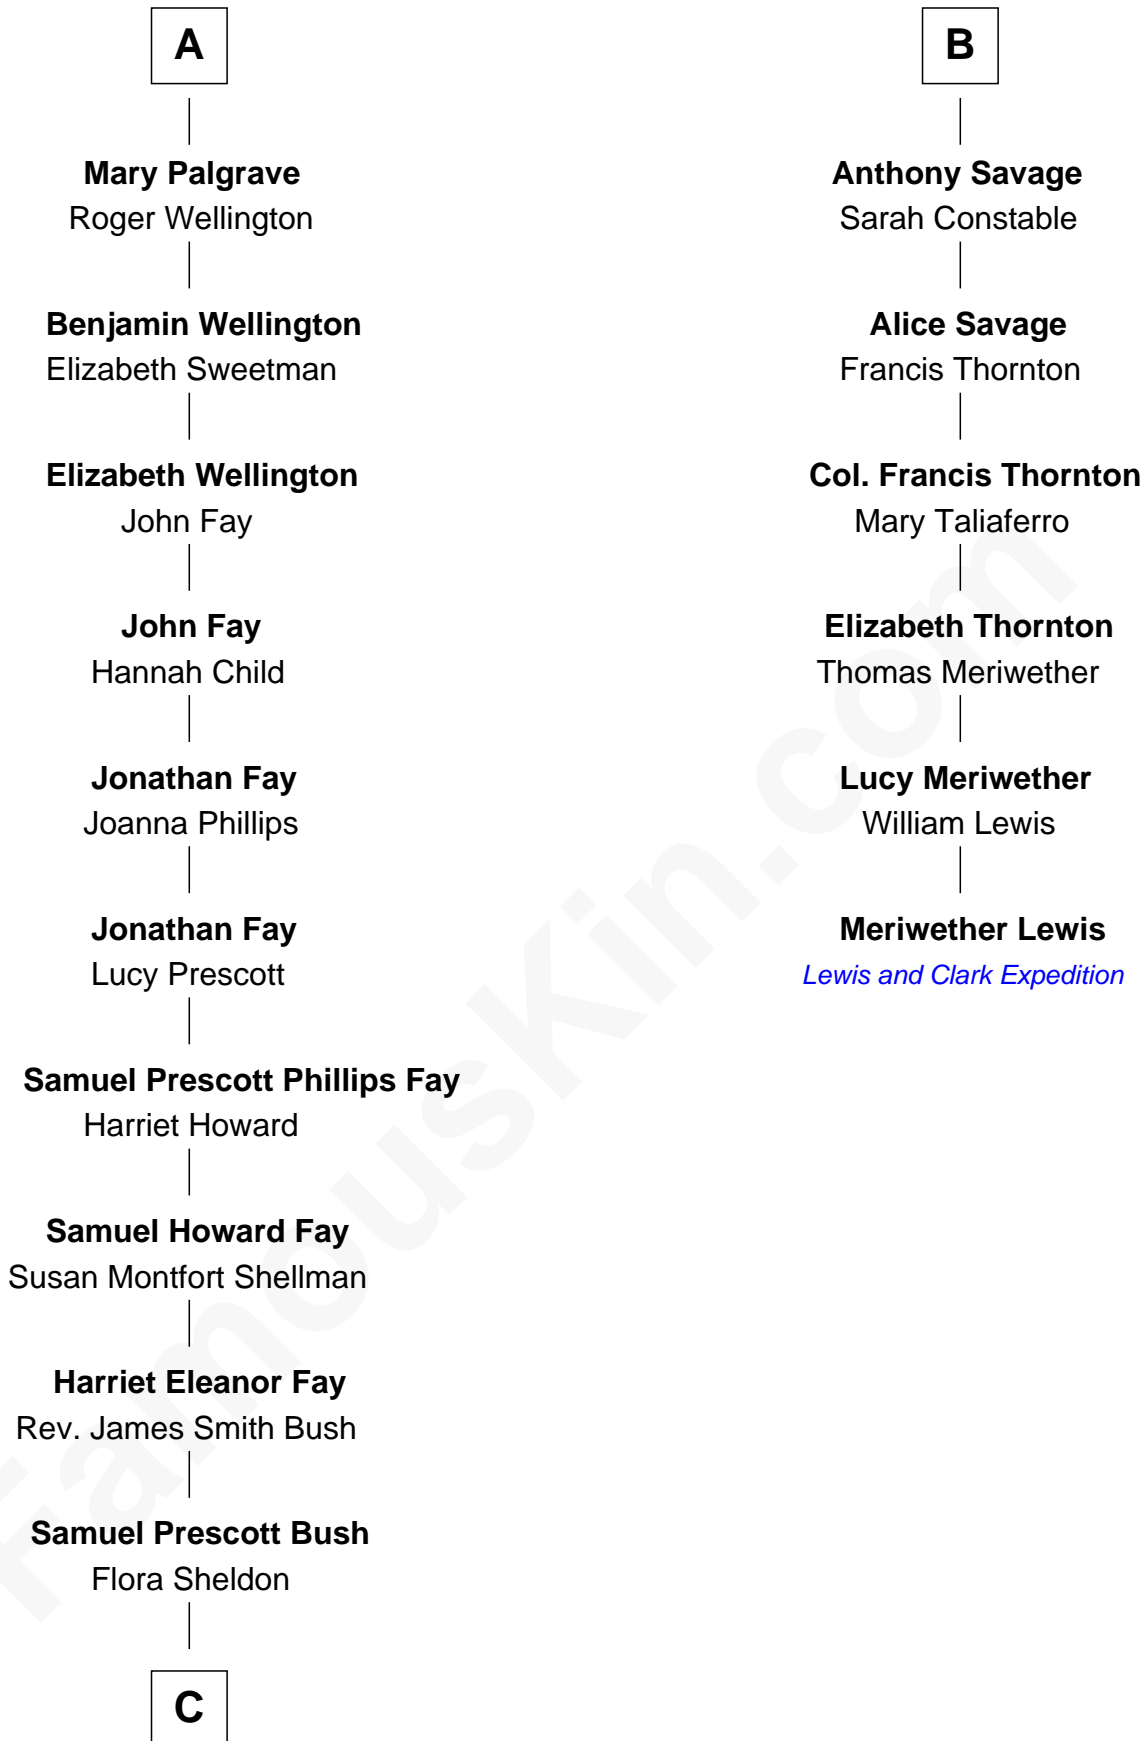

FamousKin.com
Relationship Chart of
George H. W. Bush
41st U.S. President

12th cousin 6 times removed of
Meriwether Lewis
Lewis and Clark Expedition

C

—
Prescott Sheldon Bush

Dorothy Wear Walker

—
George H. W. Bush

41st U.S. President

FamousKin.com