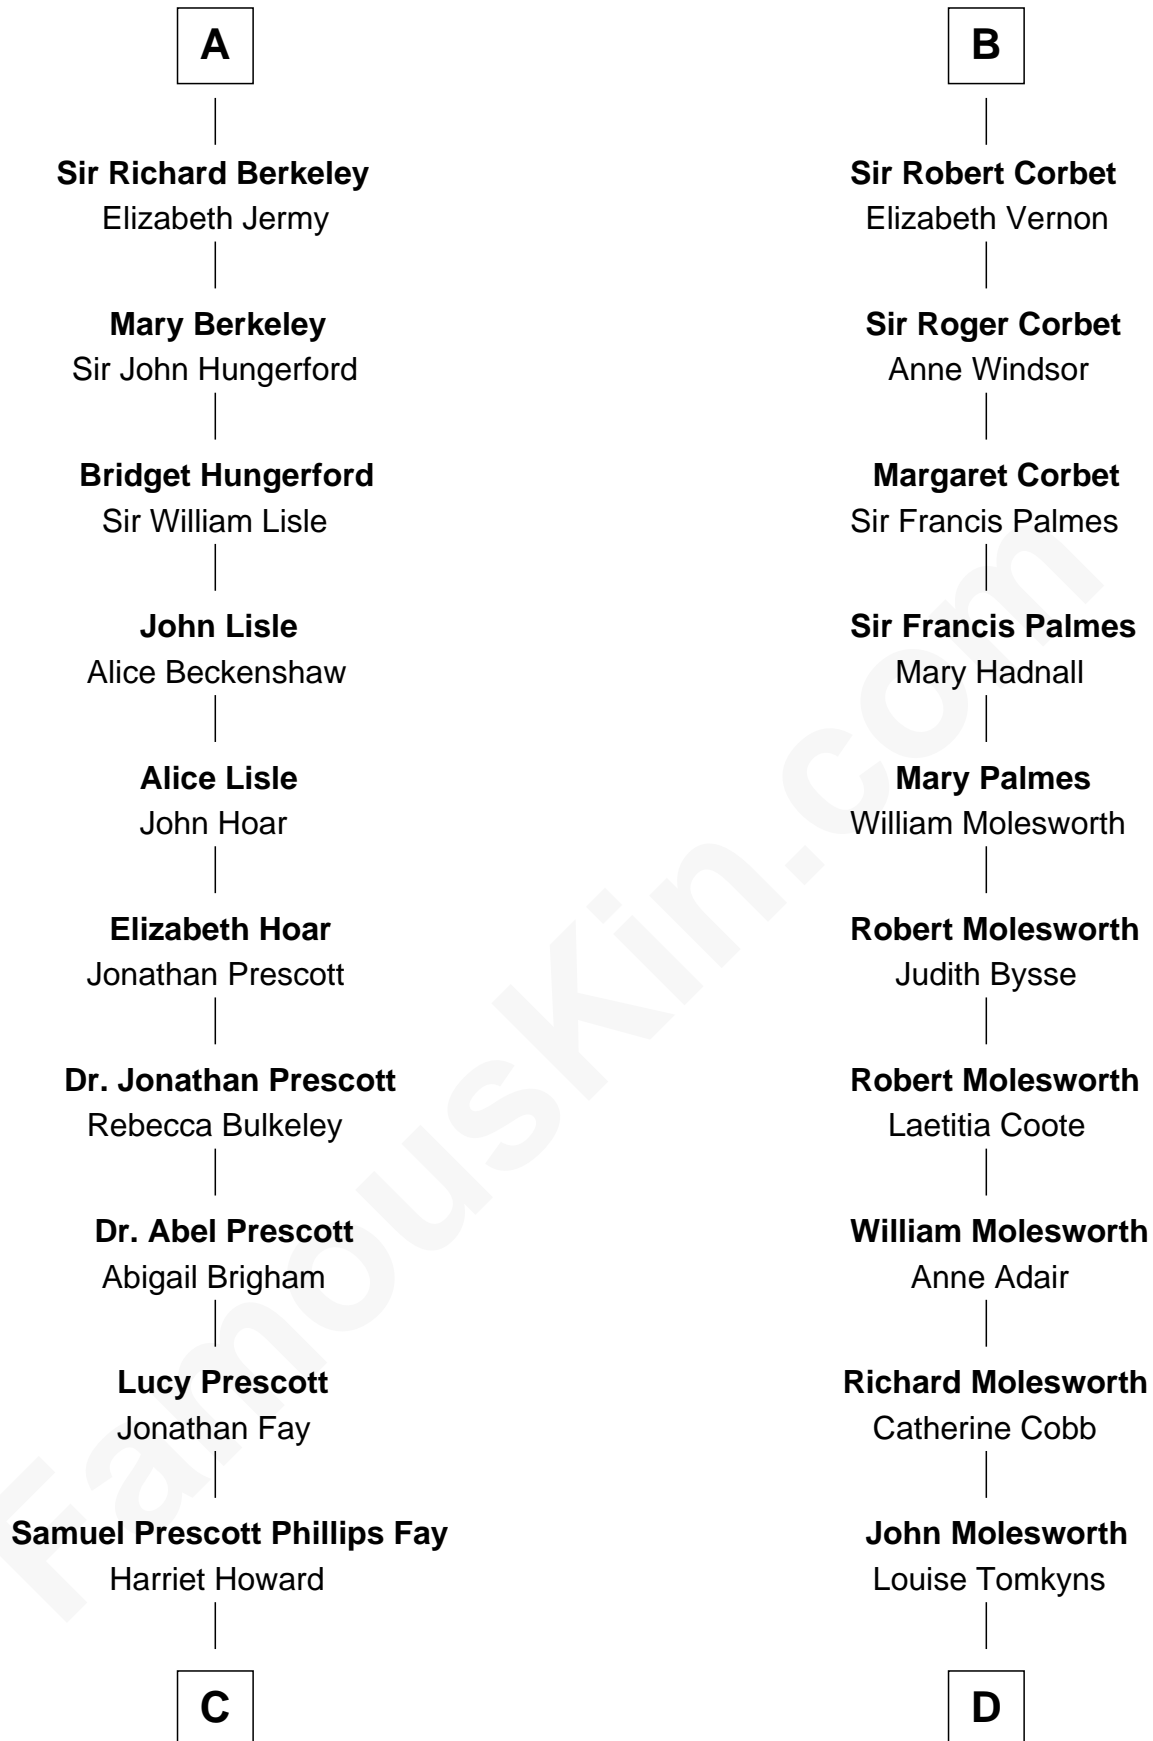

**FamousKin.com**  
**Relationship Chart of**  
**George H. W. Bush**  
*41st U.S. President*

19th cousin 2 times removed of  
**Olivia De Havilland**  
*Movie Actress*

**C**

**Samuel Howard Fay**  
Susan Montfort Shellman

**Harriet Eleanor Fay**  
Rev. James Smith Bush

**Samuel Prescott Bush**  
Flora Sheldon

**Prescott Sheldon Bush**  
Dorothy Wear Walker

**George H. W. Bush**  
*41st U.S. President*

**D**

**Margaret Letitia Molesworth**  
Charles Richard De Havilland

**Walter Augustus De Havilland**  
Lillian Augusta Ruse

**Olivia De Havilland**  
*Movie Actress*

FamousKin.com