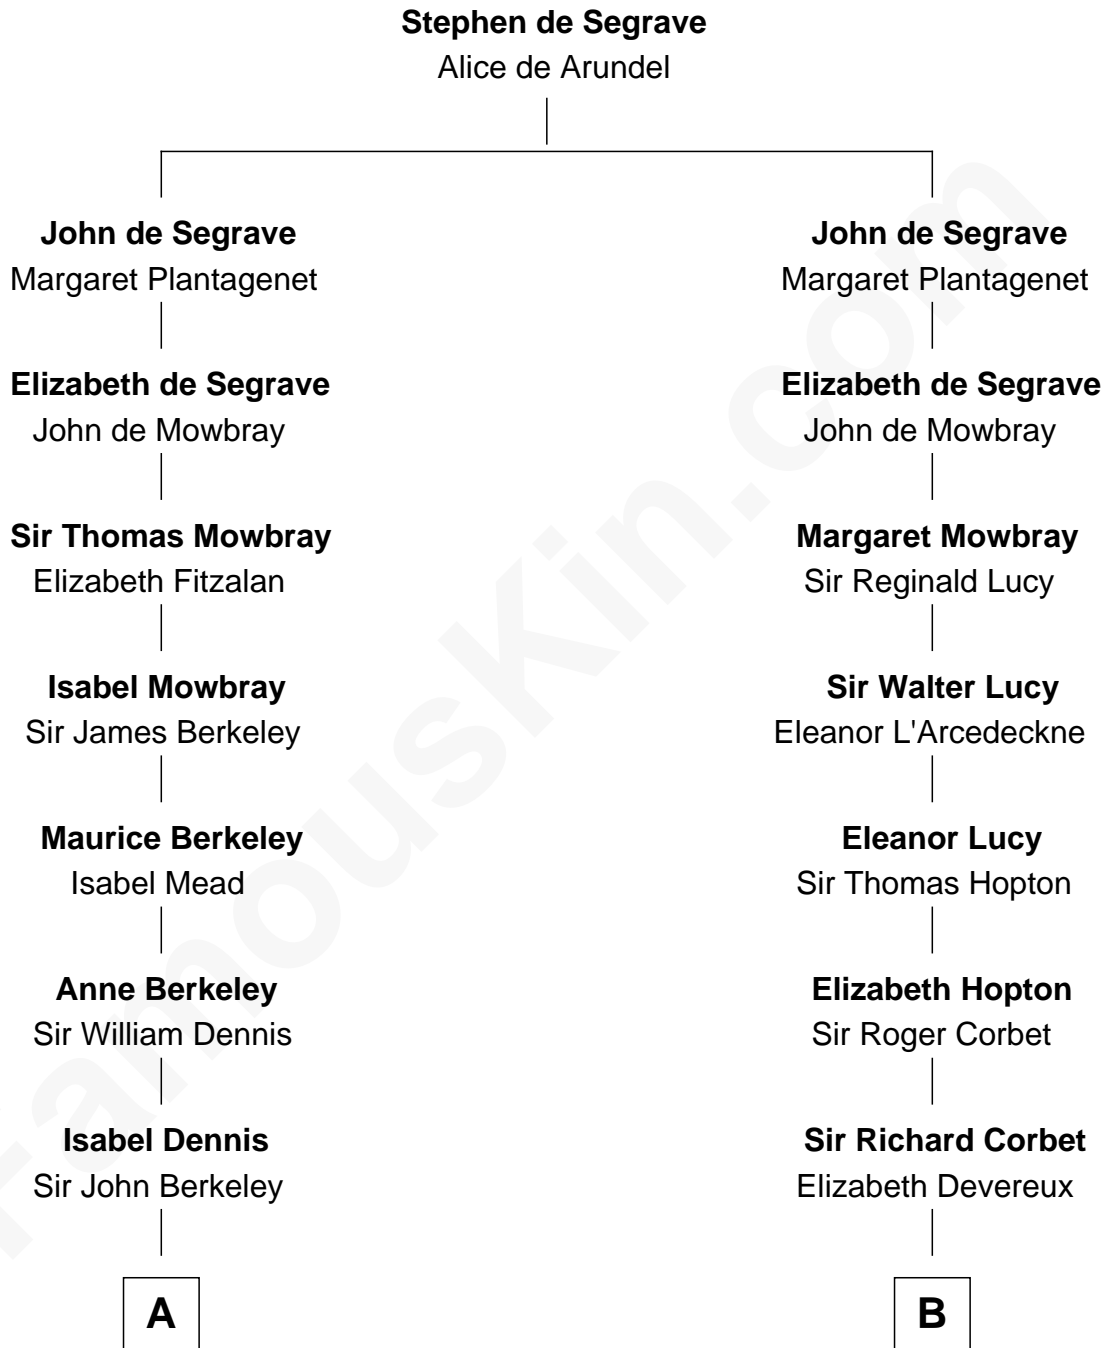

**FamousKin.com**  
**Relationship Chart of**  
**George H. W. Bush**  
*41st U.S. President*

19th cousin 2 times removed of  
**Olivia De Havilland**  
*Movie Actress*

**C**

**Samuel Howard Fay**  
Susan Montfort Shellman

**Harriet Eleanor Fay**  
Rev. James Smith Bush

**Samuel Prescott Bush**  
Flora Sheldon

**Prescott Sheldon Bush**  
Dorothy Wear Walker

**George H. W. Bush**  
*41st U.S. President*

**D**

**Margaret Letitia Molesworth**  
Charles Richard De Havilland

**Walter Augustus De Havilland**  
Lillian Augusta Ruse

**Olivia De Havilland**  
*Movie Actress*

FamousKin.com