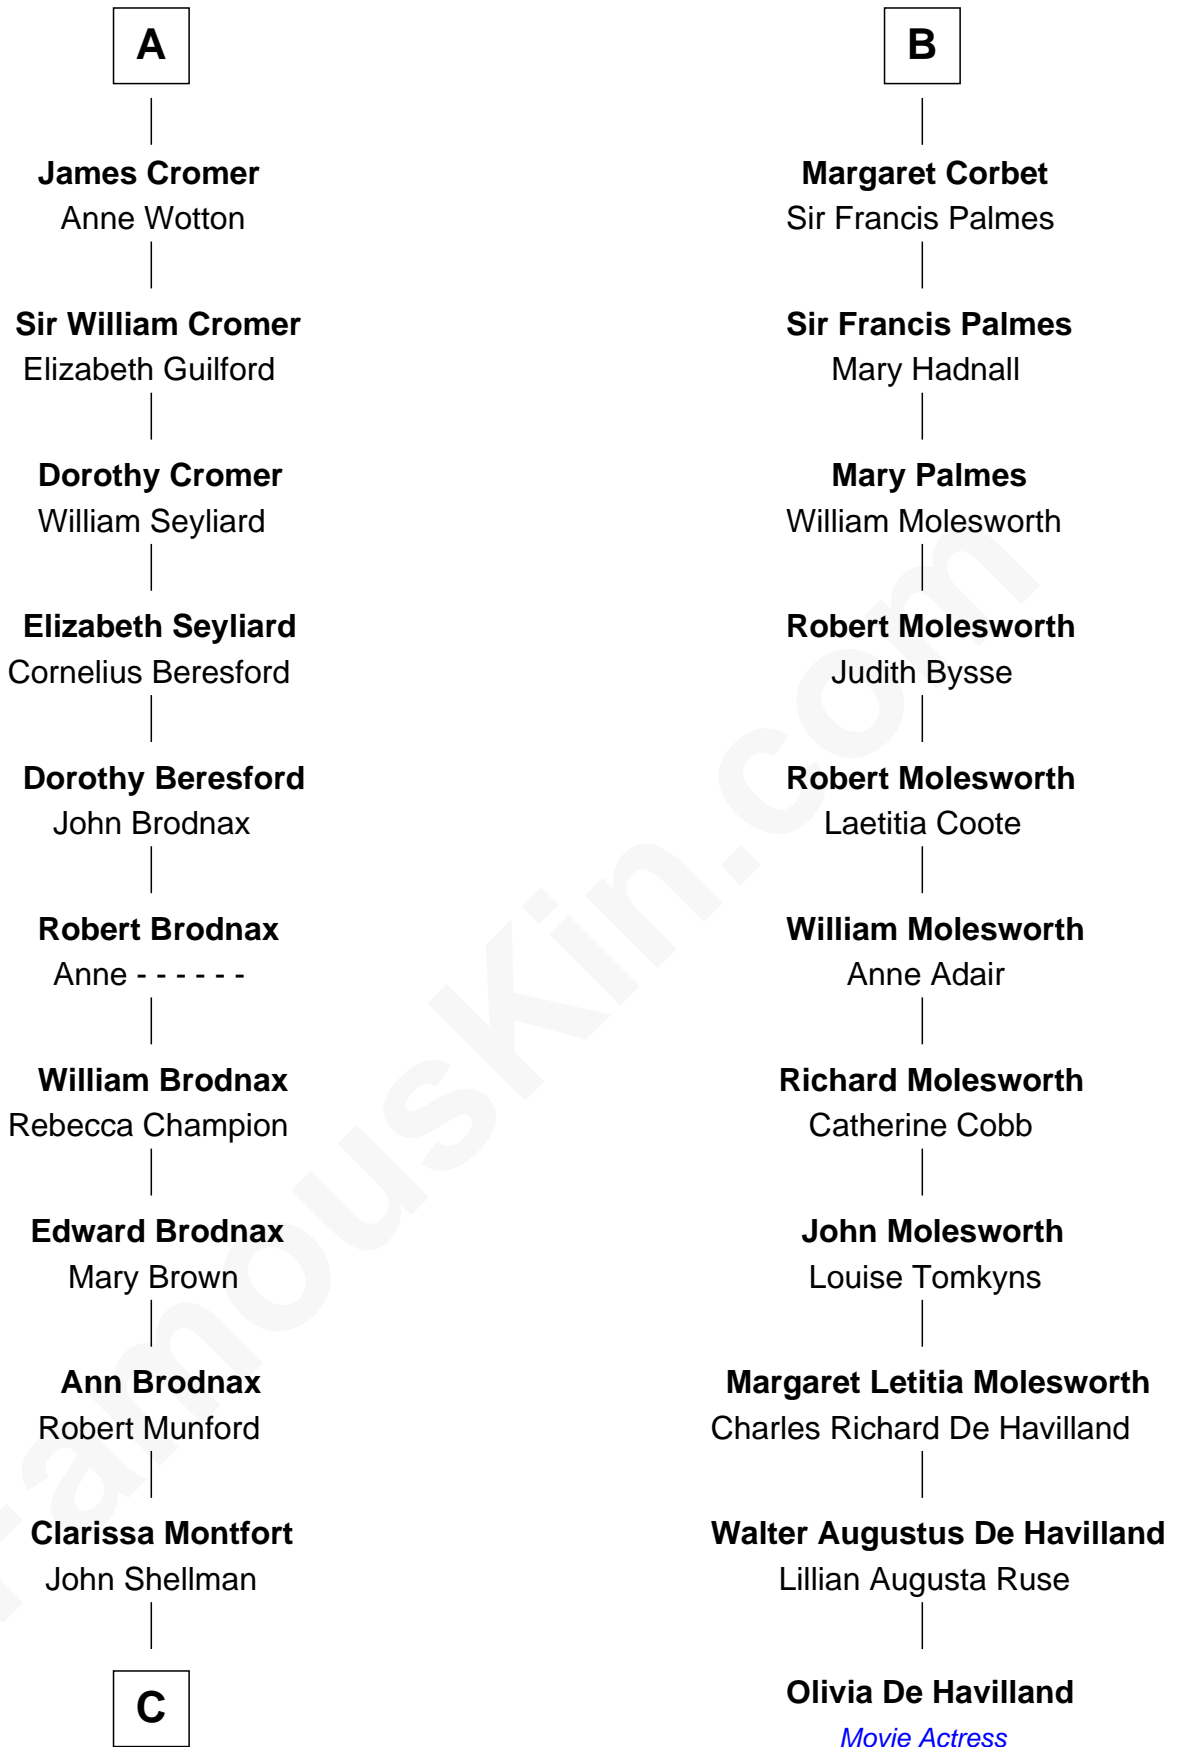

FamousKin.com
Relationship Chart of
George H. W. Bush
41st U.S. President

17th cousin 4 times removed of
Olivia De Havilland
Movie Actress

C

—
Susan Montfort Shellman

Samuel Howard Fay

—
Harriet Eleanor Fay

Rev. James Smith Bush

—
Samuel Prescott Bush

Flora Sheldon

—
Prescott Sheldon Bush

Dorothy Wear Walker

—
George H. W. Bush

41st U.S. President