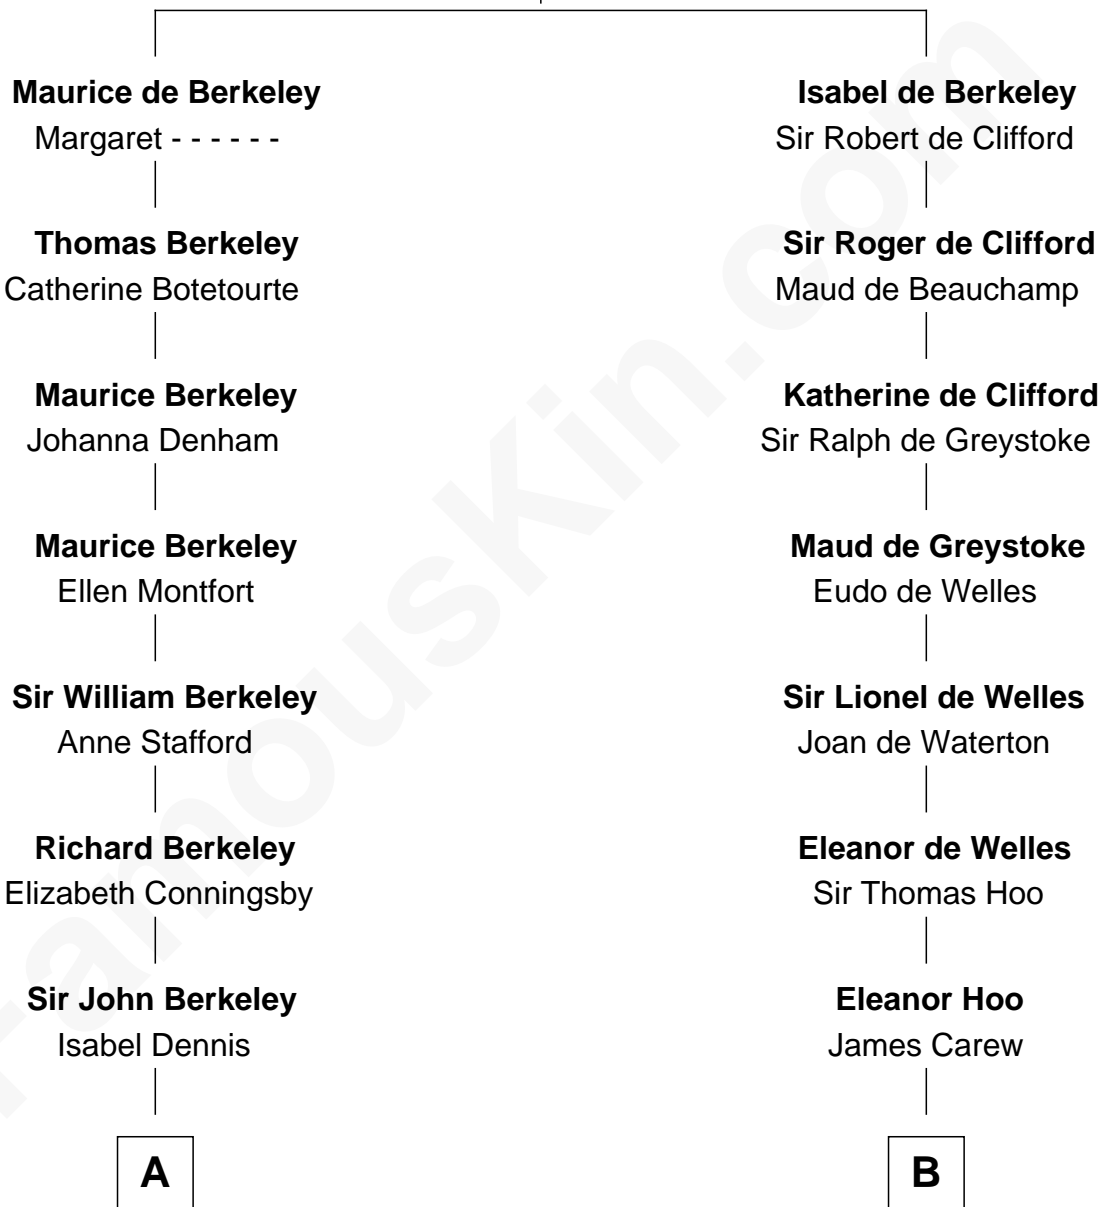

FamousKin.com
Relationship Chart of
George H. W. Bush
41st U.S. President

19th cousin 2 times removed of
Olivia De Havilland
Movie Actress

Sir Maurice de Berkeley
 Eve la Zouche

C

Samuel Howard Fay
Susan Montfort Shellman

Harriet Eleanor Fay
Rev. James Smith Bush

Samuel Prescott Bush
Flora Sheldon

Prescott Sheldon Bush
Dorothy Wear Walker

George H. W. Bush
41st U.S. President

D

Margaret Letitia Molesworth
Charles Richard De Havilland

Walter Augustus De Havilland
Lillian Augusta Ruse

Olivia De Havilland
Movie Actress