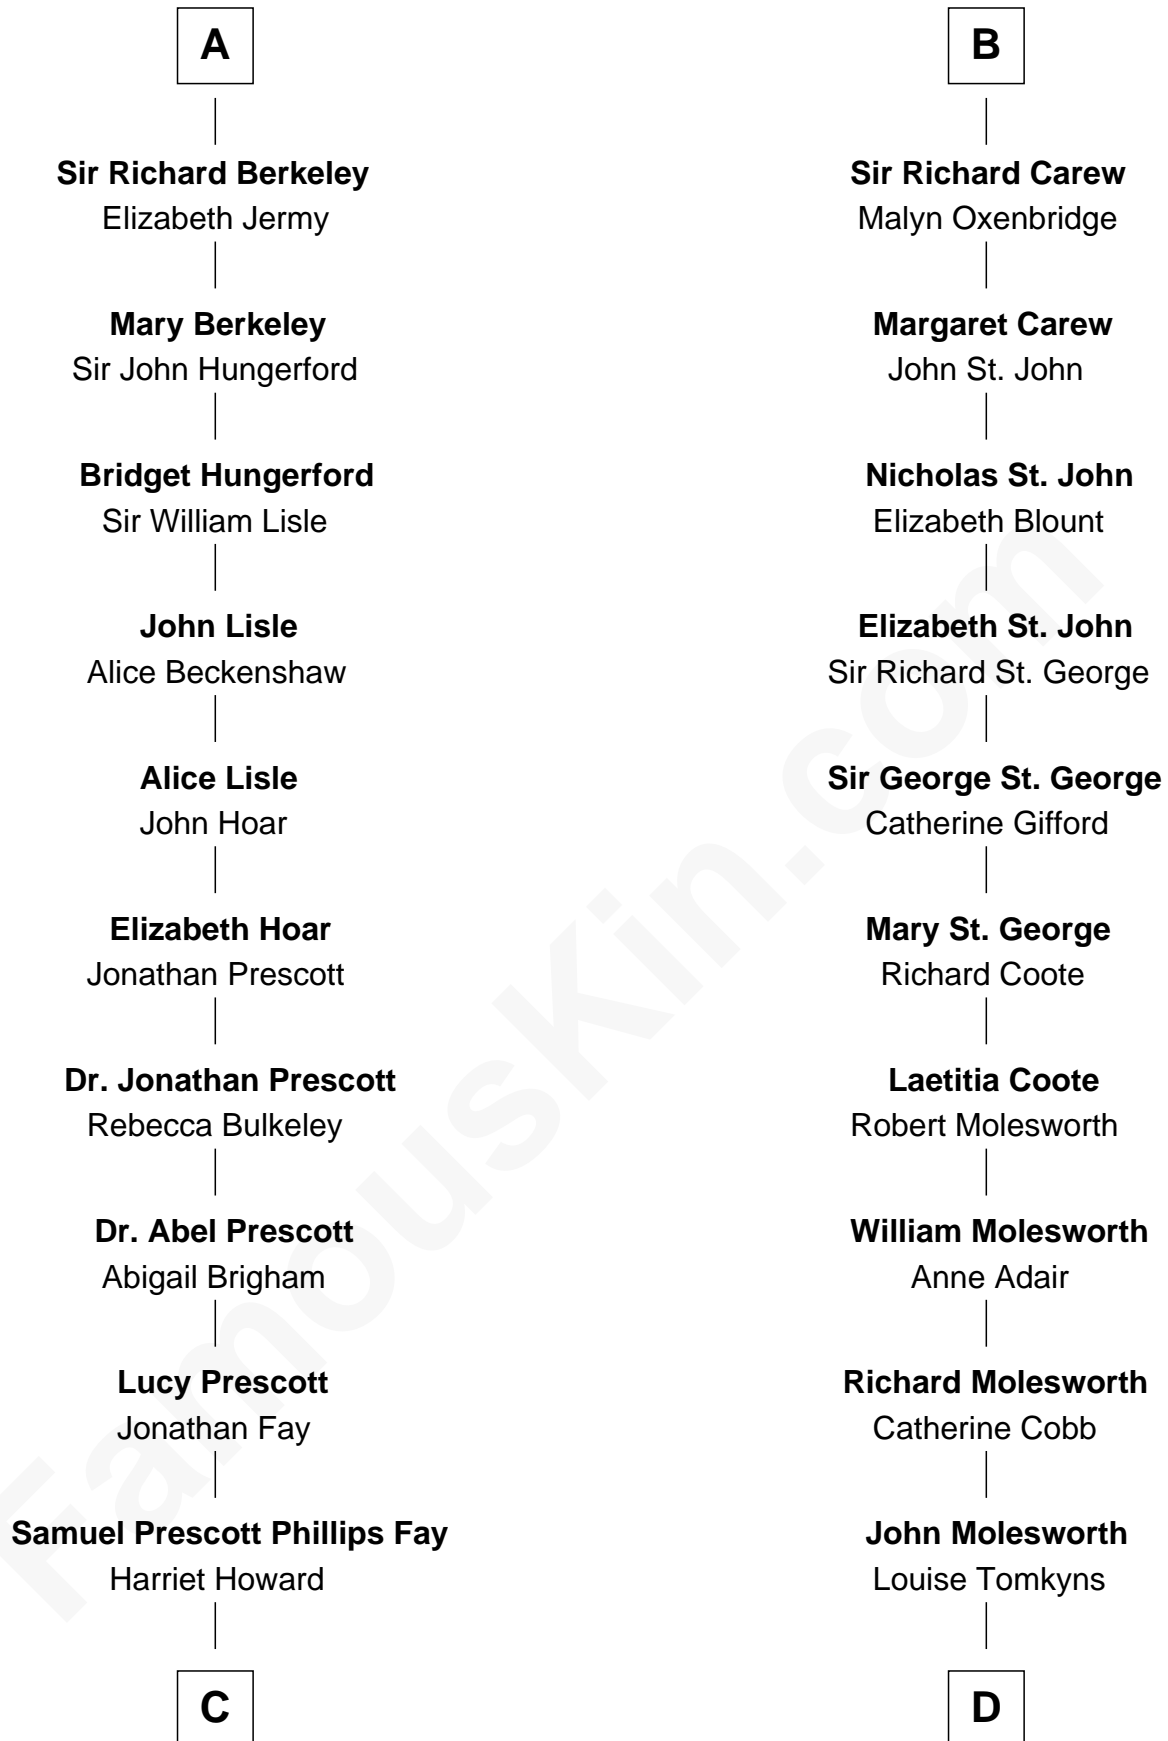

FamousKin.com
Relationship Chart of
George H. W. Bush
41st U.S. President

19th cousin 2 times removed of
Olivia De Havilland
Movie Actress

Sir Maurice de Berkeley
 Eve la Zouche

C

Samuel Howard Fay
Susan Montfort Shellman

Harriet Eleanor Fay
Rev. James Smith Bush

Samuel Prescott Bush
Flora Sheldon

Prescott Sheldon Bush
Dorothy Wear Walker

George H. W. Bush
41st U.S. President

D

Margaret Letitia Molesworth
Charles Richard De Havilland

Walter Augustus De Havilland
Lillian Augusta Ruse

Olivia De Havilland
Movie Actress