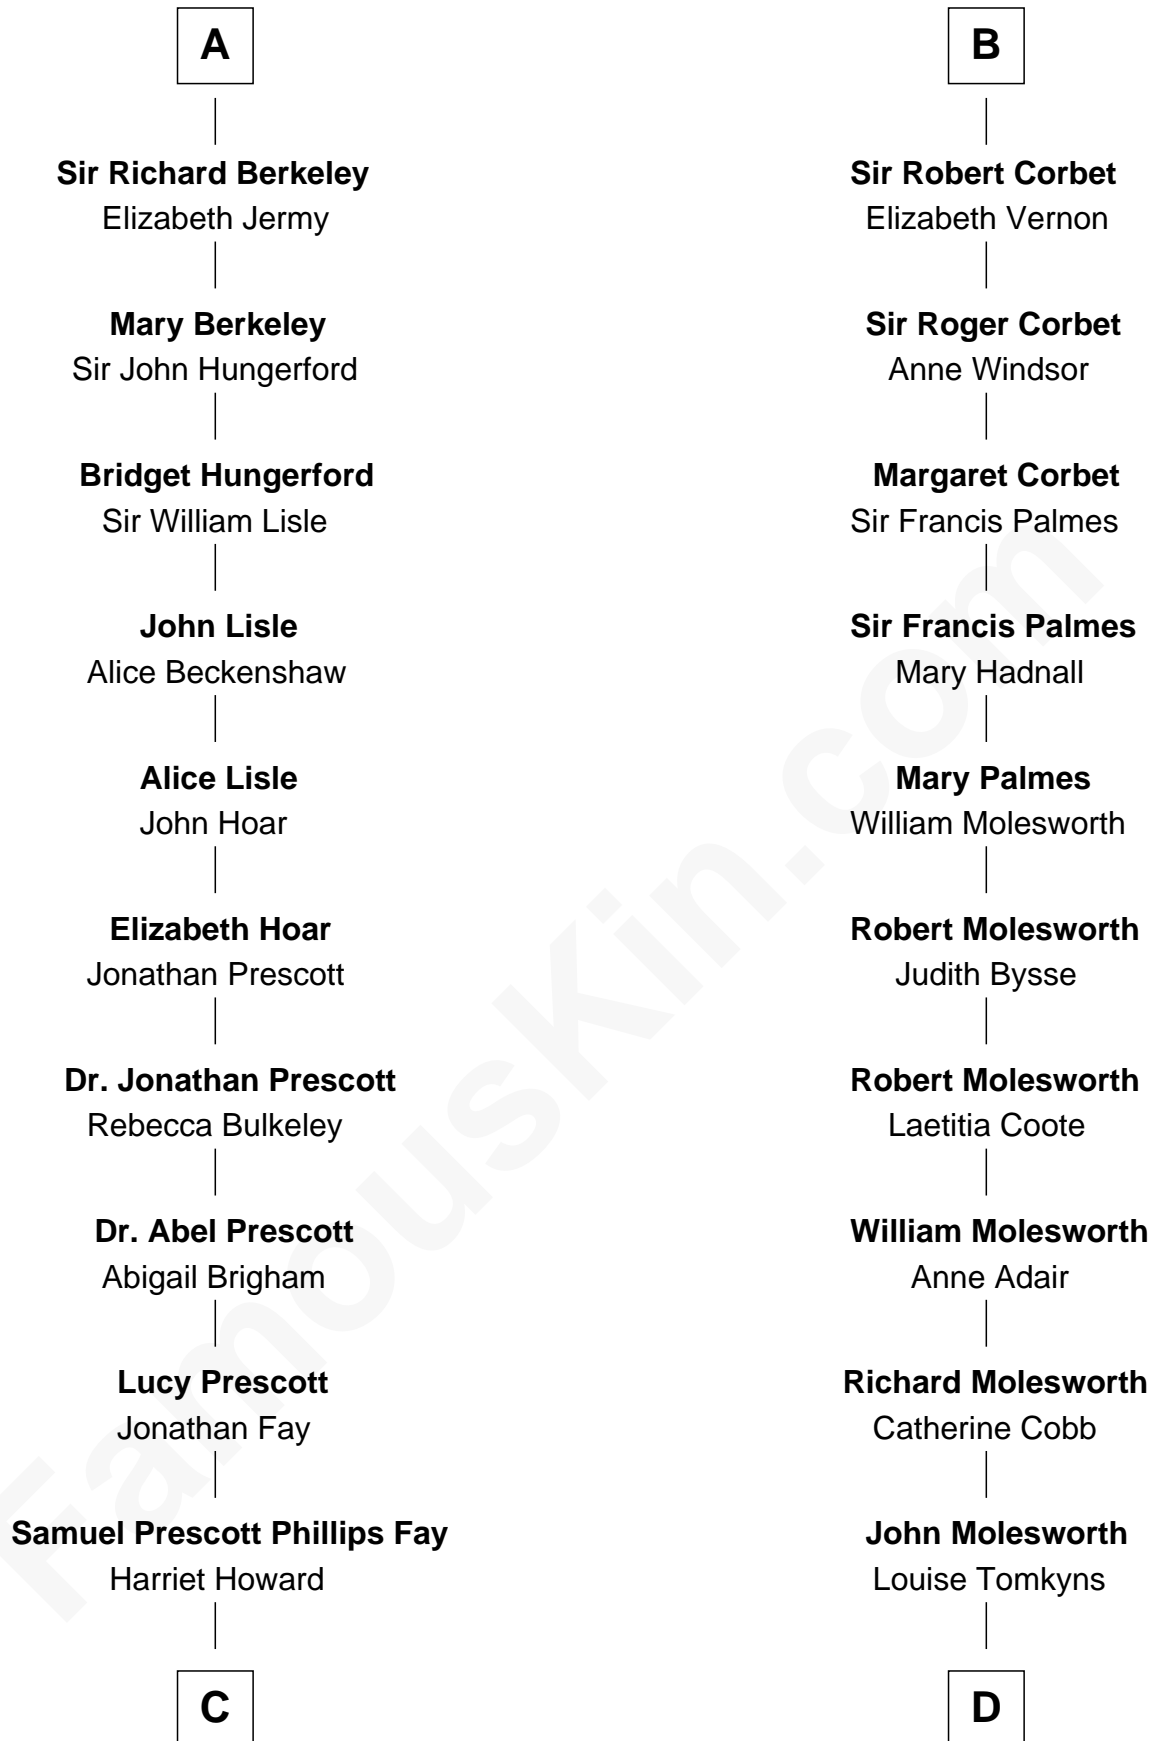

**FamousKin.com**  
**Relationship Chart of**  
**George H. W. Bush**  
*41st U.S. President*

**19th cousin 2 times removed of**  
**Joan Fontaine**  
*Movie Actress*

**Stephen de Segrave**  
 Alice de Arundel

**C**

**Samuel Howard Fay**  
Susan Montfort Shellman

**Harriet Eleanor Fay**  
Rev. James Smith Bush

**Samuel Prescott Bush**  
Flora Sheldon

**Prescott Sheldon Bush**  
Dorothy Wear Walker

**George H. W. Bush**  
*41st U.S. President*

**D**

**Margaret Letitia Molesworth**  
Charles Richard De Havilland

**Walter Augustus De Havilland**  
Lillian Augusta Ruse

**Joan Fontaine**  
*Movie Actress*

FamousKin.com