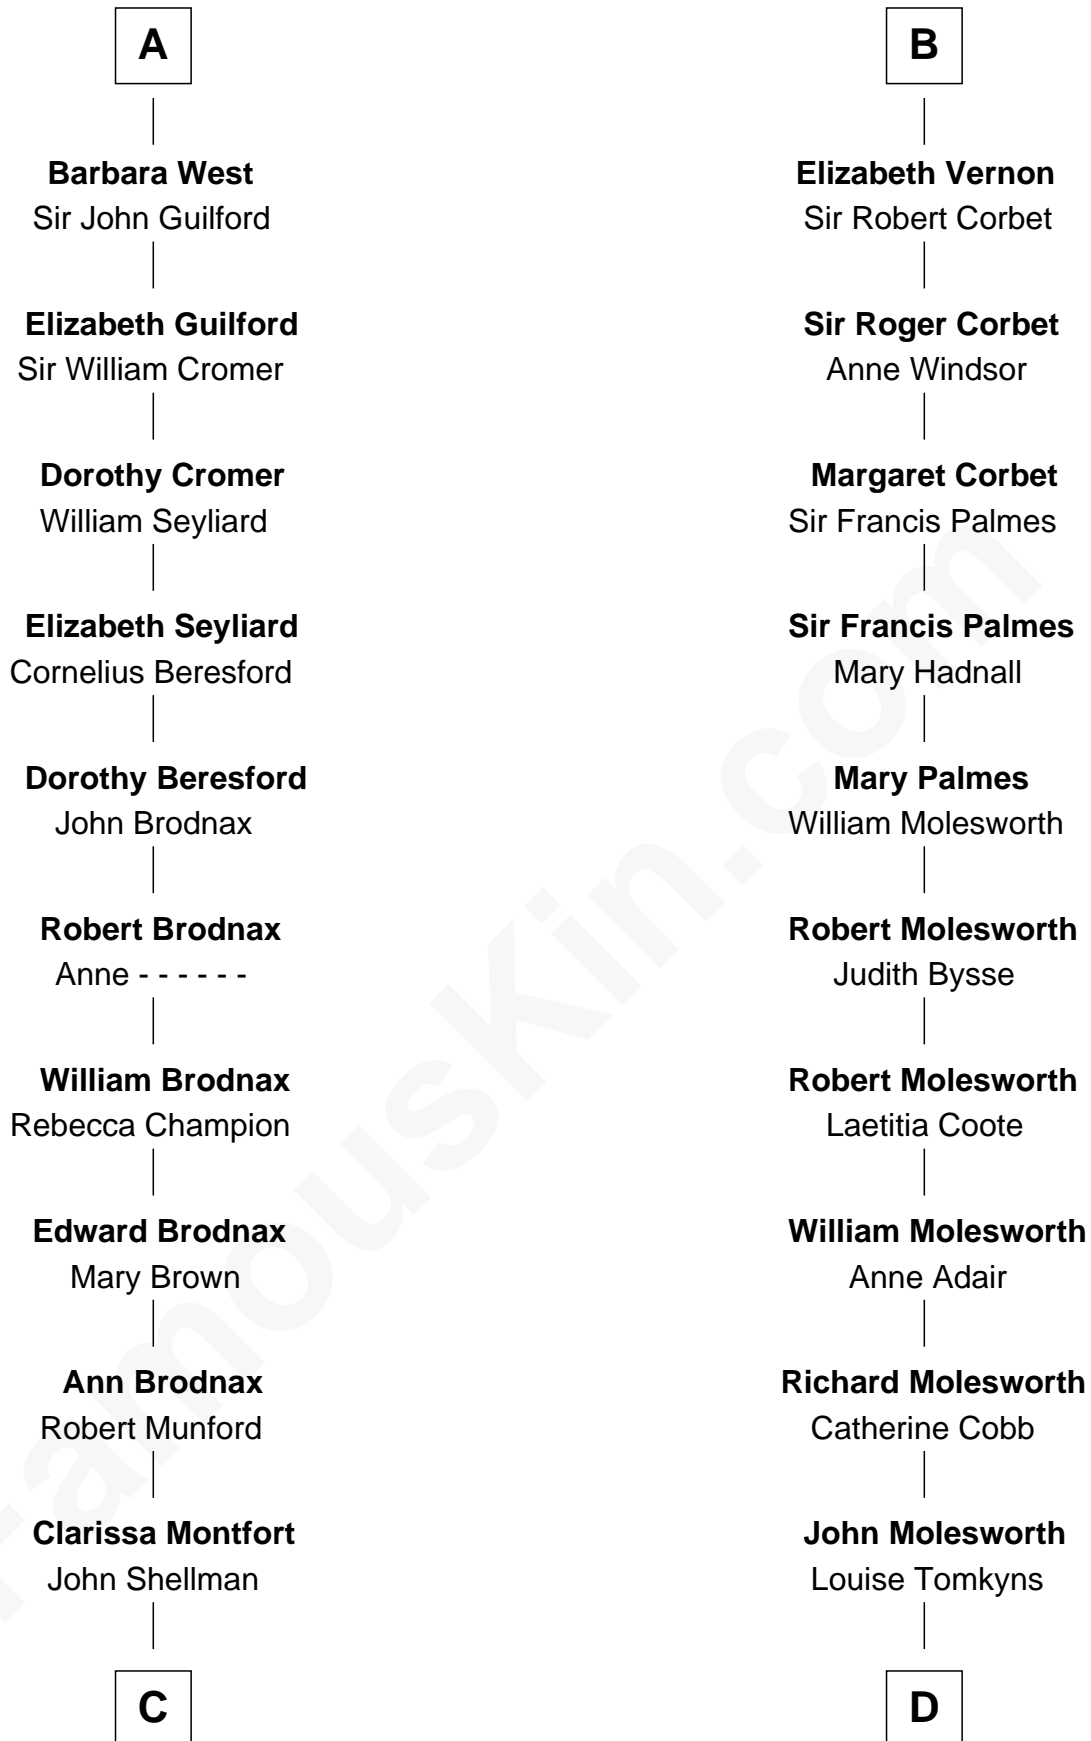

FamousKin.com
Relationship Chart of
George H. W. Bush
41st U.S. President

19th cousin 2 times removed of
Joan Fontaine
Movie Actress

Edmund Plantagenet
 Blanche of Artois

C

Susan Montfort Shellman

Samuel Howard Fay

Harriet Eleanor Fay

Rev. James Smith Bush

Samuel Prescott Bush

Flora Sheldon

Prescott Sheldon Bush

Dorothy Wear Walker

George H. W. Bush

41st U.S. President

D

Margaret Letitia Molesworth

Charles Richard De Havilland

Walter Augustus De Havilland

Lillian Augusta Ruse

Joan Fontaine

Movie Actress